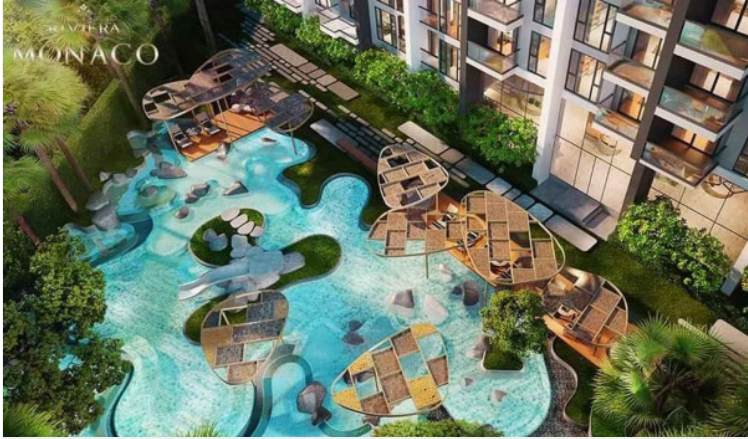

The most luxurious high-rise condominium of the Riviera project which is located in Na Jomtien area, fully furnished Studio of 23.61 sq.m. with a city view. It's well-presented the infinity sky pool on the 21st floor with a 360-degree panoramic view. Full facilities are offered including multi-level vast swimming pools, a children's pool, sundeck, kid's club, tennis court, fitness, games rooms.

Property Features

- Security
- Gym
- Jacuzzi
- Swimming Pool
- Tennis Court

Location