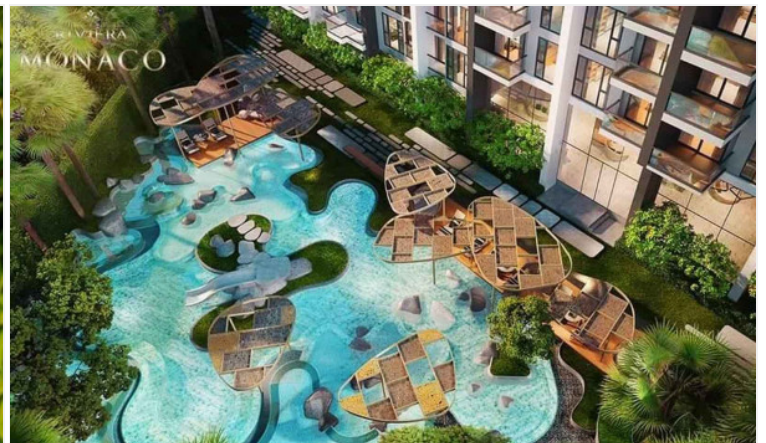

Property Description

The most luxurious high-rise condominium of the Riviera project which is located in Na Jomtien area, fully furnished Studio of 23.61 sq.m. with a city view. It's well-presented the infinity sky pool on the 21st floor with a 360-degree panoramic view. Full facilities are offered including multi-level vast swimming pools, a children's pool, sundeck, kid's club, tennis court, fitness, games rooms.

Photo Gallery