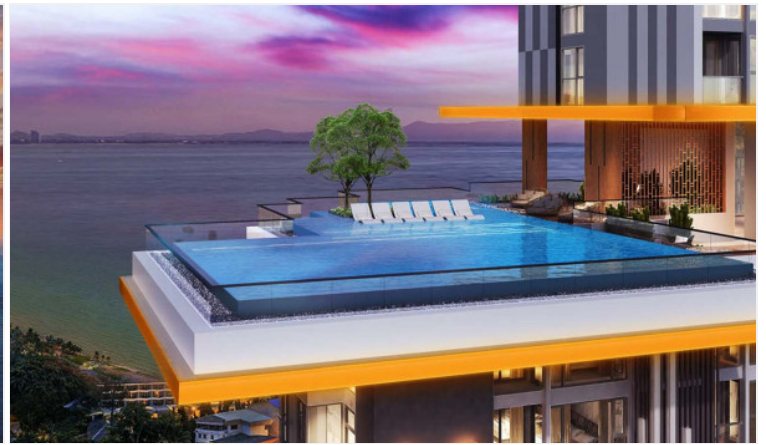

Property Description

The most luxurious high-rise condominium of the Riviera project which is located in Na Jomtien area, fully furnished Studio of 23.61 sq.m. with a city view. It's well-presented the infinity sky pool on the 21st floor with a 360-degree panoramic view. Full facilities are offered including multi-level vast swimming pools, a children's pool, sundeck, kid's club, tennis court, fitness, games rooms.

Photo Gallery