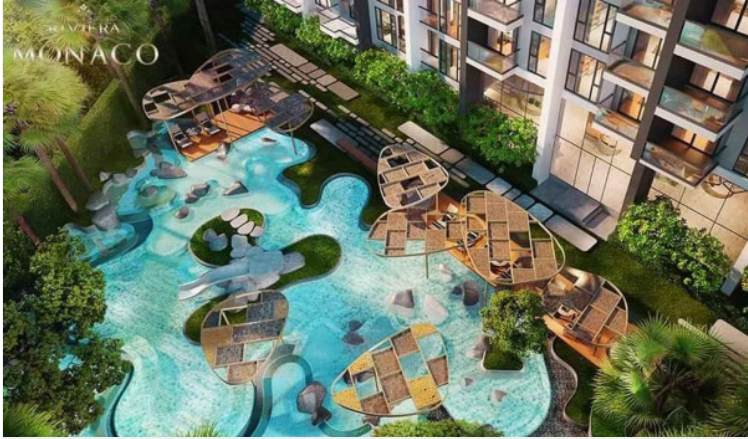

Property Description

The most luxurious high-rise condominium of the Riviera project which is located in Na Jomtien area, fully furnished Studio of 23.61 sq.m. with a city view. It's well-presented the infinity sky pool on the 21st floor with a 360-degree panoramic view. Full facilities are offered including multi-level vast swimming pools, a children's pool, sundeck, kid's club, tennis court, fitness, games rooms.

Photo Gallery