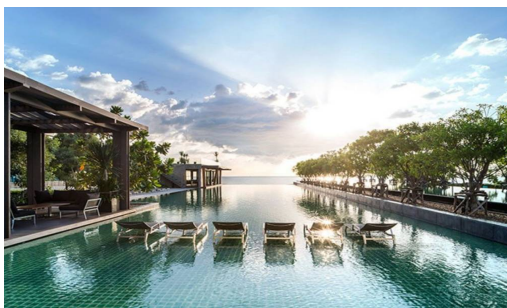

Reflection Jomtien Beach Pattaya

Pattaya, Jomtien, Thailand

Reference: 285

฿7,000,000

1 Bedrooms

0 Bathrooms

Condo