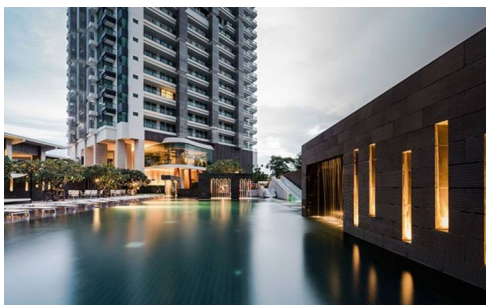

Reflection Jomtien Beach Pattaya

Pattaya, Jomtien, Thailand

Reference: 285

฿7,000,000

1 Bedrooms

0 Bathrooms

Condo