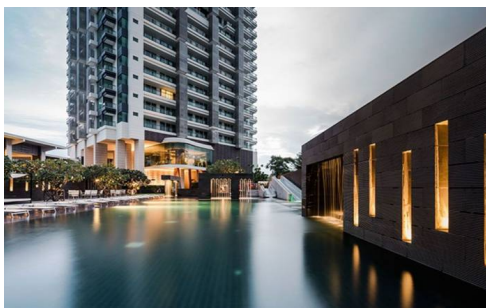

Reflection Jomtien Beach Pattaya

Pattaya, Jomtien, Thailand

Reference: 285

฿7,000,000

1 Bedrooms

0 Bathrooms

Condo