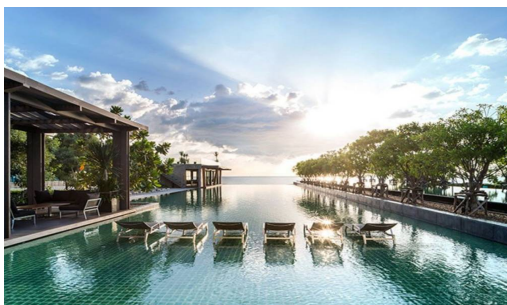

Reflection Jomtien Beach Pattaya

Pattaya, Jomtien, Thailand

Reference: 285

฿7,000,000

1 Bedrooms

0 Bathrooms

Condo