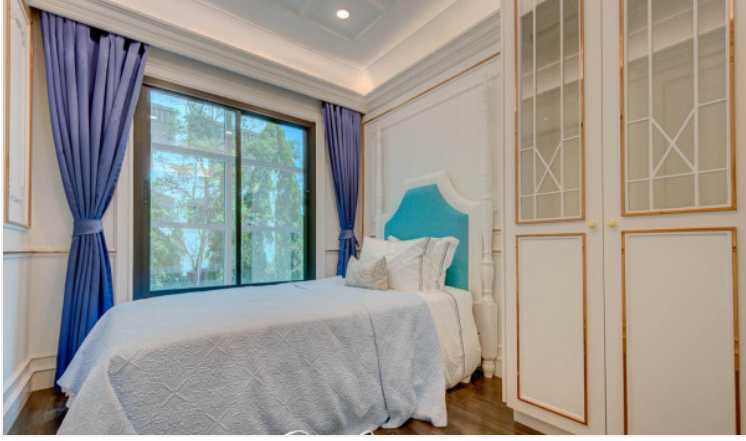

Ocean Horizon - 2 Bed 2 Bath Jacuzzi Suites

Pattaya, Thailand
Reference: 11453

฿9,459,000

2 Bedrooms

2 Bathrooms

Condo

Property Description

Experience your ultimate living at the beachfront condominium, "Ocean Horizon", in Na Jomtien. A new place for your leisure with a luxury beach club of over 1,200 sqm., a Horizontal club, an Ocean club, as well as a private beach where you can enjoy water sports like Kayaking, Windsurfing, or Kitesurfing. The project provides all residents with a full range of facilities covering a lounge, co-working space, game room, beach bar, gym, steam & sauna, beach access, an infinity-edge pool, wave pool, waterfall beach, water park, kids' play area, sky jacuzzi, sky jogging track, 24 hrs reception, 24 hrs security guard, laundry service, etc.

Photo Gallery

Property Details

- **Property Type:** Condo
- **Location:** Pattaya, Thailand
- **Internal Area:** 63m²
- **Land Area:** 25920m²
- **Price:** **฿9,459,000**
- **Bedrooms:** 2
- **Bathrooms:** 2