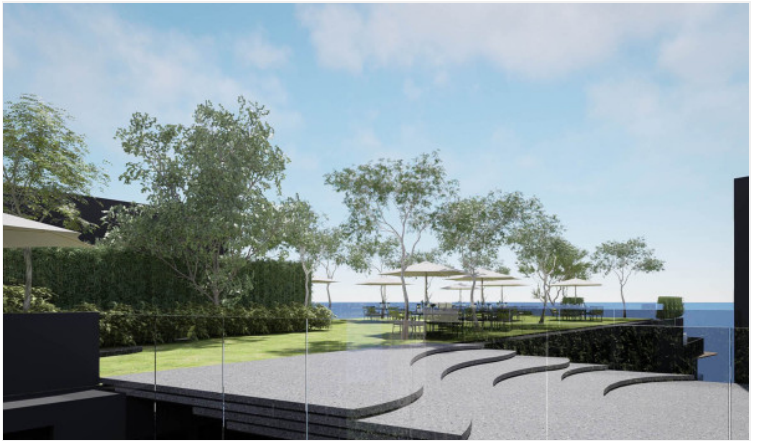

A low-rise residential building with a total of 119 units across 8-story. The Bayphere Premier Suite is a beachfront condo project located in Na Jomtien Soi 18 which is close to Pattaya with just a short drive. The project offers a wide selection of room types ranging from studio to two-bedroom in different room sizes. Getting the sea breeze and enjoying the stunning 180-degree panoramic sea views is a way to experience true leisure. To comfort the best living experience at Bayphere, facilities are provided including all-day dining, rooftop bar, infinity-edge swimming pool, and fitness center.

Photo Gallery

Property Details

- **Property Type:** Condo
- **Location:** Pattaya, Na Jomtien, Thailand
- **Internal Area:** 29.88m²
- **Land Area:** 1596m²
- **Price:** **฿4,669,000**
- **Bedrooms:** 1
- **Bathrooms:** 1

Property Features

- Security
- Gym
- Swimming Pool

Location