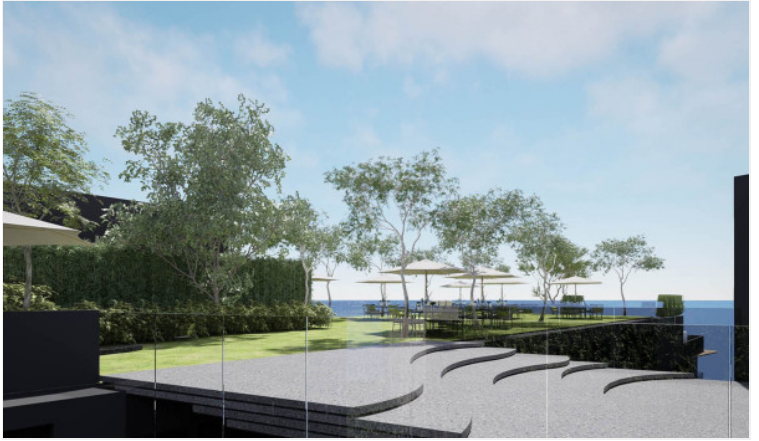

Property Description

A low-rise residential building with a total of 119 units across 8-story. The Bayphere Premier Suite is a beachfront condo project located in Na Jomtien Soi 18 which is close to Pattaya with just a short drive. The project offers a wide selection of room types ranging from studio to two-bedroom in different room sizes. Getting the sea breeze and enjoying the stunning 180-degree panoramic sea views is a way to experience true leisure. To comfort the best living experience at Bayphere, facilities are provided including all-day dining, rooftop bar, infinity-edge swimming pool, and fitness center.

Photo Gallery