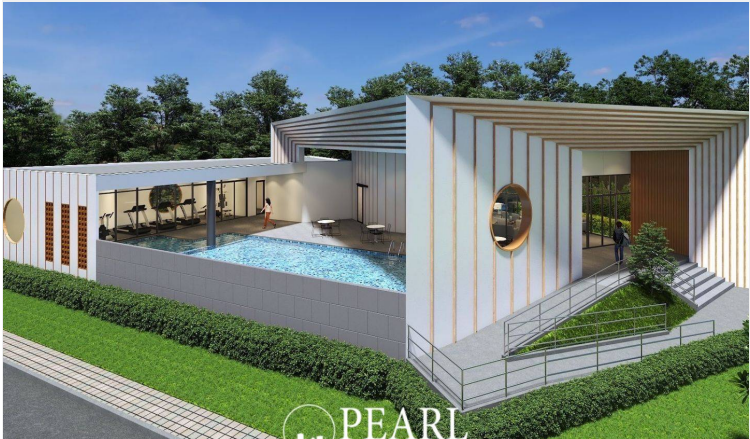

Pearl Property Pattaya

- Pattaya Beach - 15 mins
- Suttawat Temple - 5 mins
- Railway Road - 5 mins
- Bangkok Pattaya Hospital - 10 mins
- Central Festival - 15 mins
- Terminal 21 Pattaya - 20 mins

Don't miss out on this unbeatable price!

Photo Gallery