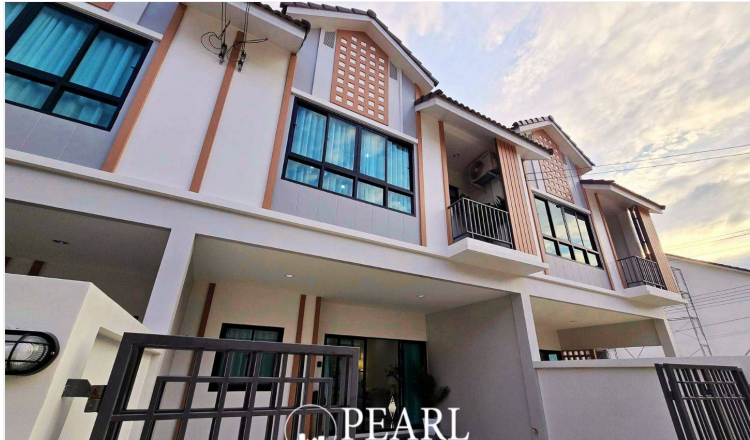

Pearl Property Pattaya

- Pattaya Beach - 15 mins
- Suttawat Temple - 5 mins
- Railway Road - 5 mins
- Bangkok Pattaya Hospital - 10 mins
- Central Festival - 15 mins
- Terminal 21 Pattaya - 20 mins

Don't miss out on this unbeatable price!

Photo Gallery