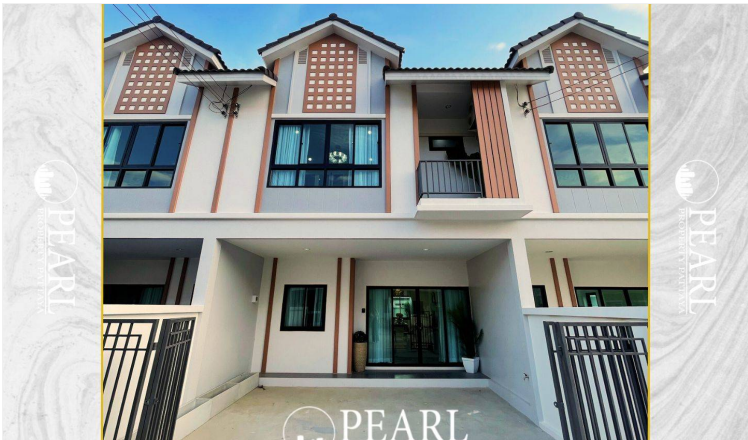

Zensiri Nern Plubwan 28

A perfect home that complements every lifestyle, offering a quality living experience. Conveniently located near the Nern Plubwan community, providing easy access to essential amenities.

- The largest clubhouse in the area
- High-quality materials / Red brick walls throughout
- Strong and durable foundation
- 6-meter-wide frontage
- Spacious project roads
- EV charging station

Property Details:

- Land size starting from **23.30 sq.w.**
- **Starting price: 2.xx MB**
- **3 Bedrooms**
- **3 Bathrooms**
- **1 Multipurpose Room**
- **2 Parking Spaces**

Nearby Locations:

- Rai Wanasin Market – 5 mins

Photo Gallery

Property Details

- **Property Type:** Villa
- **Location:** [■■■■■■■■■■], Thailand
- **Internal Area:** 132m²
- **Land Area:** 93m²
- **Price:** ฿3,410,000
- **Bedrooms:** 3
- **Bathrooms:** 3