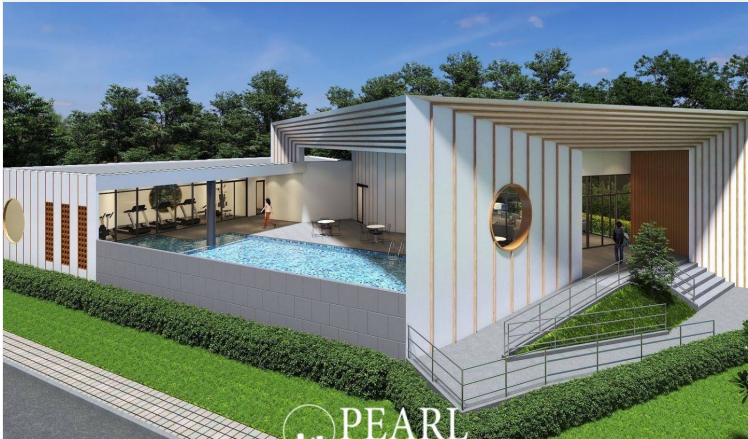

Pearl Property Pattaya

- Pattaya Beach - 15 mins
- Suttawat Temple - 5 mins
- Railway Road - 5 mins
- Bangkok Pattaya Hospital - 10 mins
- Central Festival - 15 mins
- Terminal 21 Pattaya - 20 mins

Don't miss out on this unbeatable price!

Photo Gallery