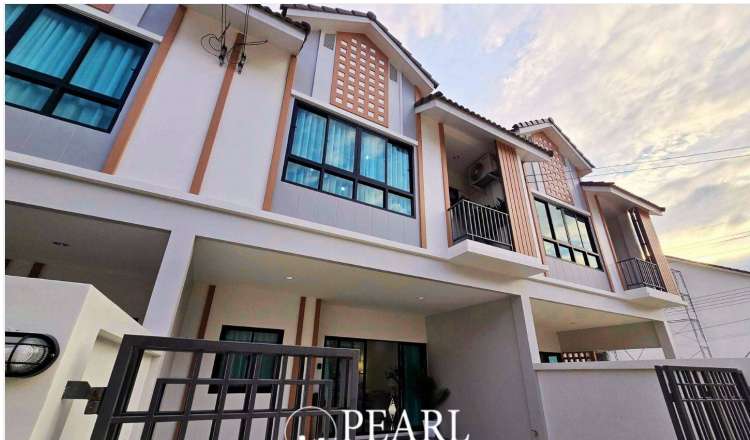

Pearl Property Pattaya

- Pattaya Beach - 15 mins
- Suttawat Temple - 5 mins
- Railway Road - 5 mins
- Bangkok Pattaya Hospital - 10 mins
- Central Festival - 15 mins
- Terminal 21 Pattaya - 20 mins

Don't miss out on this unbeatable price!

Photo Gallery