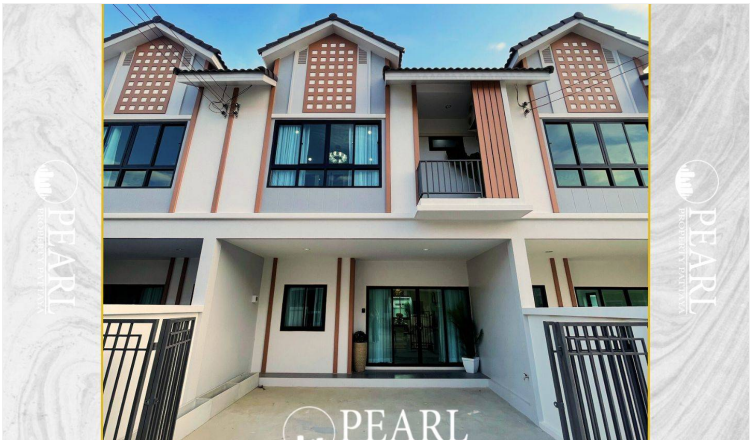

Zensiri Nern Plubwan28 - 3Bed 3 Bath

Pattaya City, Nong Prue, Thailand
Reference: 2103

฿3,410,000

3 Bedrooms

3 Bathrooms

Villa

Property Description

Zensiri Nern Plubwan 28

A perfect home that complements every lifestyle, offering a quality living experience. Conveniently located near the Nern Plubwan community, providing easy access to essential amenities.

- The largest clubhouse in the area
- High-quality materials / Red brick walls throughout
- Strong and durable foundation
- 6-meter-wide frontage
- Spacious project roads
- EV charging station

Property Details:

- Land size starting from **23.30 sq.w.**
- **Starting price: 2.xx MB**
- **3 Bedrooms**
- **3 Bathrooms**
- **1 Multipurpose Room**
- **2 Parking Spaces**

Nearby Locations:

- Rai Wanasin Market – 5 mins

Photo Gallery

Property Details

- **Property Type:** Villa
- **Location:** Pattaya City, Nong Prue, Thailand
- **Internal Area:** 132m²
- **Land Area:** 93m²
- **Price:** ฿3,410,000
- **Bedrooms:** 3
- **Bathrooms:** 3