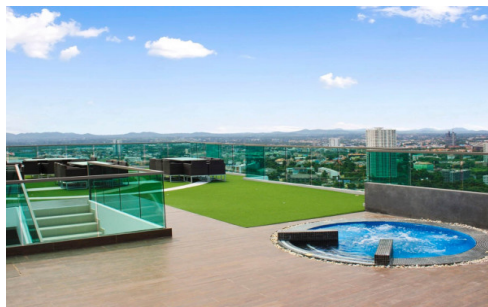

1 Bathrooms