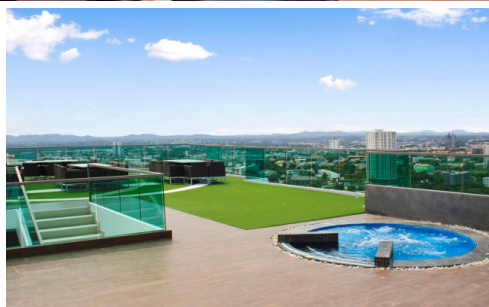

Wong Amat Tower - 2 Bed 2 Bath Sea View with Private Elevator (30th floor)

Pattaya, Wong Amat, Thailand
Reference: 6782

฿11,200,000

2 Bedrooms

2 Bathrooms

Condo

Property Description

Wong Amat Tower is a high-rise beachfront condominium on Naklua Soi 12 comprising of a single building with 361 units across 38 floors. It is situated in the prime location of Wong Amat Beach with just a few steps walk to the beach. The project is a modern design combined to create an unparalleled living experience by offering unmatched natural beauty in Pattaya.

Property Features

- Security
- Gym
- Jacuzzi
- Sauna
- Swimming Pool

Location