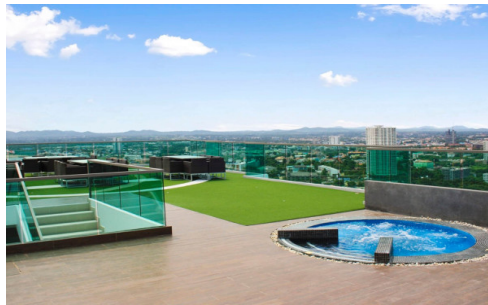

1 Bathrooms