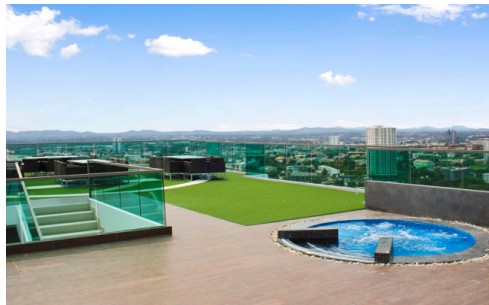

1 Bathrooms