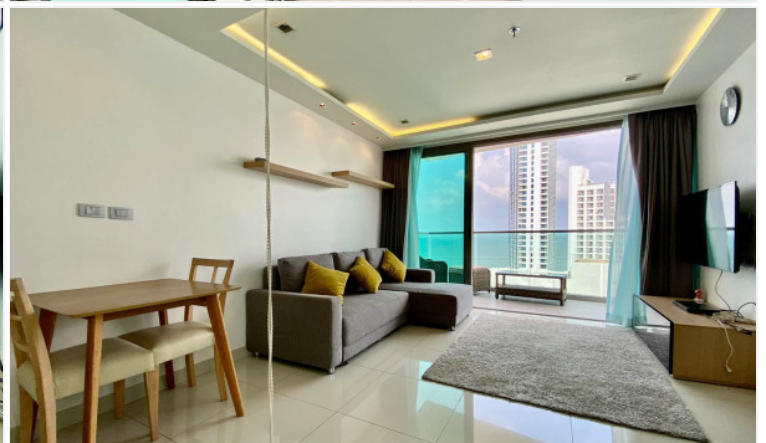

# Wong Amat Tower - 1 Bed 1 Bath Sea View (20th floor)

Pattaya, Wong Amat, Thailand

Reference: 8122

# Property Description

---

A fully-furnished unit at Wong Amat Tower, a high-rise beachfront condominium on Naklua Soi 12 comprising of a single building with 361 units across 38 floors. It is situated in the prime location of Wong Amat Beach with just a few steps walk to the beach. The project is a modern design combined to create an unparalleled living experience by offering unmatched natural beauty in Pattaya.