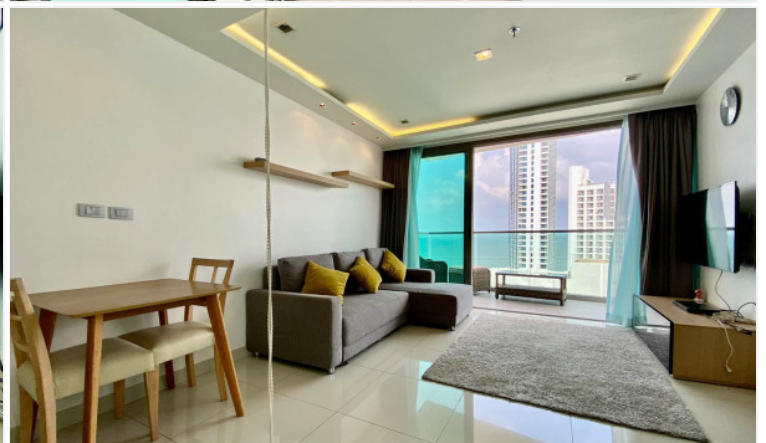

Property Description

A fully-furnished unit at Wong Amat Tower, a high-rise beachfront condominium on Naklua Soi 12 comprising of a single building with 361 units across 38 floors. It is situated in the prime location of Wong Amat Beach with just a few steps walk to the beach. The project is a modern design combined to create an unparalleled living experience by offering unmatched natural beauty in Pattaya.

Photo Gallery