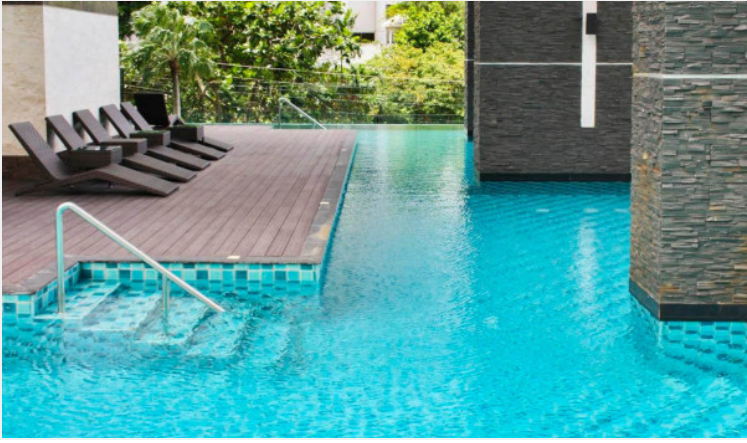

Wong Amat Tower - 1 Bed 1 Bath Sea View (20th floor)

Pattaya, Wong Amat, Thailand

Reference: 8122

฿3,550,000

1 Bedrooms

1 Bathrooms

Condo

Property Description

A fully-furnished unit at Wong Amat Tower, a high-rise beachfront condominium on Naklua Soi 12 comprising of a single building with 361 units across 38 floors. It is situated in the prime location of Wong Amat Beach with just a few steps walk to the beach. The project is a modern design combined to create an unparalleled living experience by offering unmatched natural beauty in Pattaya.

Property Features

- Security
- Gym
- Jacuzzi
- Sauna
- Swimming Pool

Location