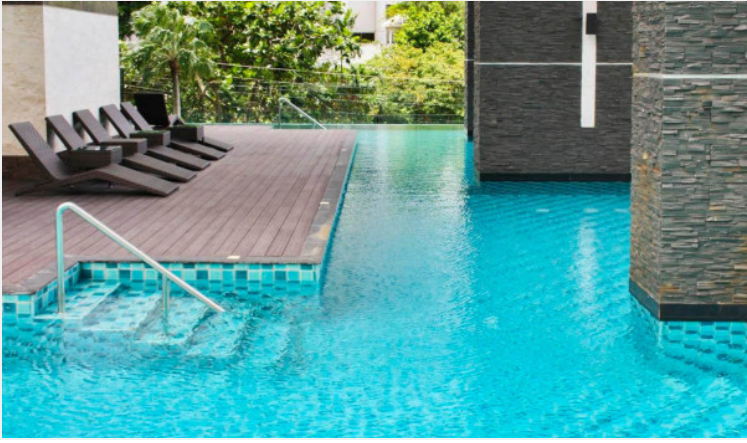

# Property Description

---

A fully-furnished unit at Wong Amat Tower, a high-rise beachfront condominium on Naklua Soi 12 comprising of a single building with 361 units across 38 floors. It is situated in the prime location of Wong Amat Beach with just a few steps walk to the beach. The project is a modern design combined to create an unparalleled living experience by offering unmatched natural beauty in Pattaya.

# Photo Gallery

---