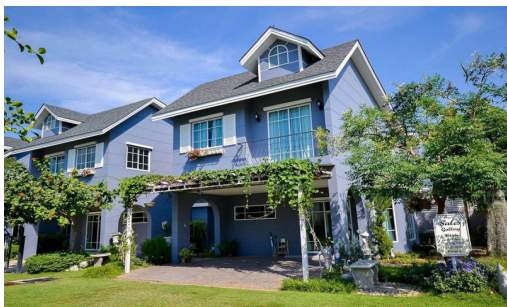

# Winston Village - Spring field (C) 3 Bed 3 Bath

Pattaya, East Pattaya, Thailand  
Reference: 14097

## ฿5,360,000

3 Bedrooms

3 Bathrooms

Villa

# Property Description

---

Begin your family's dream house and live in cozy and relaxing vibes with an English-style housing project at the Winston Village. The project comprises a 2-story single-detached house with a total of 161 units coming with a swimming pool and 24-hrs security as facilities. It is located in East Pattaya which is close to Sukhumvit Road approximately 2 kilometers. You can access Pattaya City, beaches, shopping malls, and other attractions at ease within a short drive.