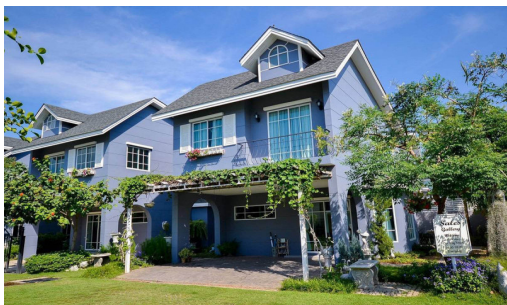

Winston Village - Spring field (C) 3 Bed 3 Bath

Pattaya, East Pattaya, Thailand
Reference: 14097

฿5,360,000

3 Bedrooms

3 Bathrooms

Villa

Property Description

Begin your family's dream house and live in cozy and relaxing vibes with an English-style housing project at the Winston Village. The project comprises a 2-story single-detached house with a total of 161 units coming with a swimming pool and 24-hrs security as facilities. It is located in East Pattaya which is close to Sukhumvit Road approximately 2 kilometers. You can access Pattaya City, beaches, shopping malls, and other attractions at ease within a short drive.

Photo Gallery

Property Details

- **Property Type:** Villa
- **Location:** Pattaya, East Pattaya, Thailand
- **Internal Area:** m²
- **Land Area:** 180m²
- **Price:** **฿5,360,000**
- **Bedrooms:** 3
- **Bathrooms:** 3