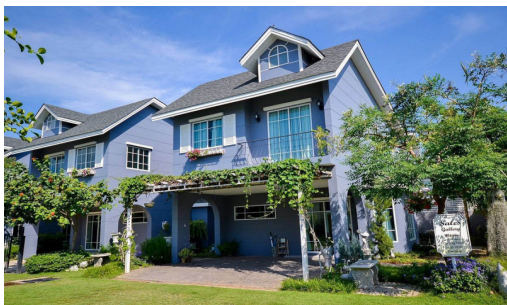

# Winston Village - Spring field (C) 3 Bed 3 Bath

Pattaya, East Pattaya, Thailand  
Reference: 14097

## ฿5,360,000

3 Bedrooms

3 Bathrooms

Villa

# Property Description

---

Begin your family's dream house and live in cozy and relaxing vibes with an English-style housing project at the Winston Village. The project comprises a 2-story single-detached house with a total of 161 units coming with a swimming pool and 24-hrs security as facilities. It is located in East Pattaya which is close to Sukhumvit Road approximately 2 kilometers. You can access Pattaya City, beaches, shopping malls, and other attractions at ease within a short drive.