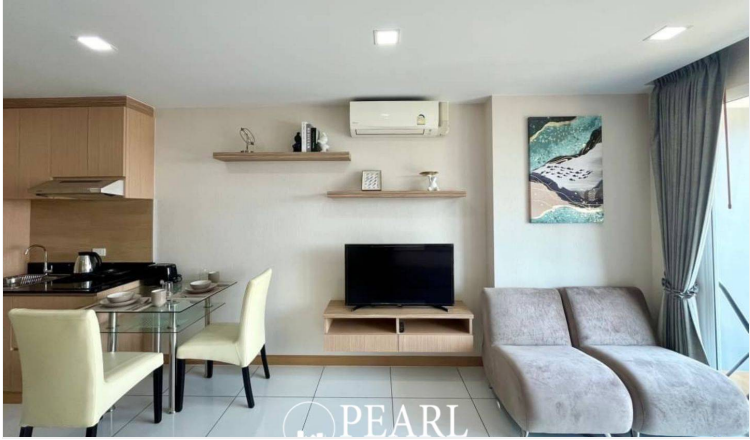

- •Nearby restaurants and tourist spots

Whether you're looking for a seaside escape or a high-potential investment, this condo has it all.

Contact us today to schedule a viewing or arrange a virtual tour!

Photo Gallery