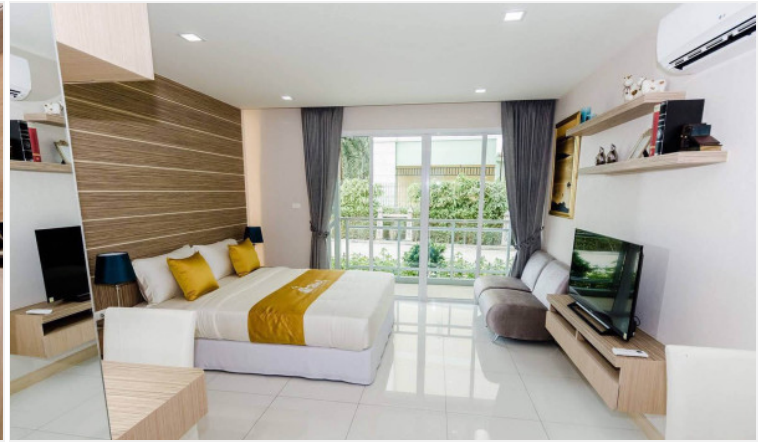

Whale Marina Condo - Studio

Pattaya, Na Jomtien, Thailand

Reference: 7880

฿2,394,000

1 Bedrooms

1 Bathrooms

Condo

Property Description

Whale Marina Condo is a residential complex consisting of a total of 324 units in 3 buildings. Highlighting as the only condominium that has its own water sports club and quay. There is a wide selection of room types ranging from studio to two-bedroom. The project is located in Na Jomtien just 65 meters away from the sea. Whale Marina also offers full services and facilities for the most comfortable living.

Photo Gallery

Property Details

- **Property Type:** Condo
- **Location:** Pattaya, Na Jomtien, Thailand
- **Internal Area:** 28.96m²
- **Land Area:** 1m²
- **Price:** ฿2,394,000
- **Bedrooms:** 1
- **Bathrooms:** 1