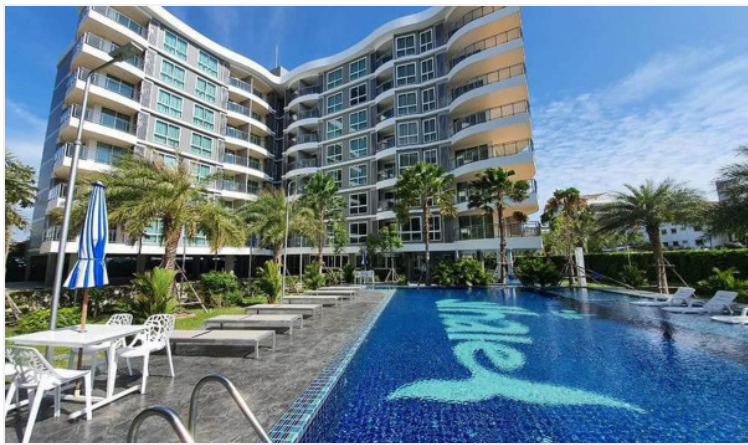

Whale Marina Condo - Studio

Pattaya, Na Jomtien, Thailand

Reference: 7880

฿2,394,000

1 Bedrooms

1 Bathrooms

Condo

Property Description

Whale Marina Condo is a residential complex consisting of a total of 324 units in 3 buildings. Highlighting as the only condominium that has its own water sports club and quay. There is a wide selection of room types ranging from studio to two-bedroom. The project is located in Na Jomtien just 65 meters away from the sea. Whale Marina also offers full services and facilities for the most comfortable living.

Photo Gallery

Property Details

- **Property Type:** Condo
- **Location:** Pattaya, Na Jomtien, Thailand
- **Internal Area:** 28.96m²
- **Land Area:** 1m²
- **Price:** ฿2,394,000
- **Bedrooms:** 1
- **Bathrooms:** 1

Property Features

- Security
- Gym
- Sauna
- Swimming Pool

Location

Nong Nam Fresh Seafood
ร้านห้องน้ำ
เหนือทะเลสด

Tai Uan Seafood
ใต้หวัน นาจอมเทียน

Pinnacle Grand
Jomtien Resort
พินนาเคิล แกรนด์
จอมเทียน รีสอร์ท