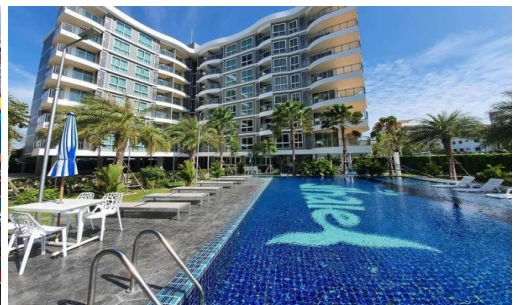

Whale Marina Condo - Studio

Pattaya, Na Jomtien, Thailand

Reference: 7880

฿2,394,000

1 Bedrooms

1 Bathrooms

Condo