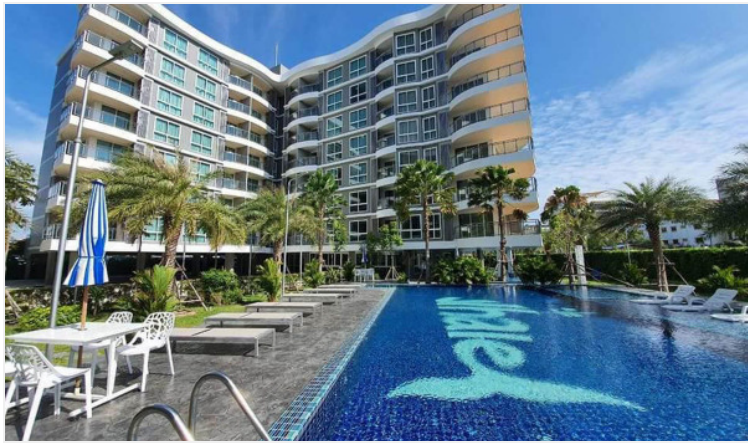

Whale Marina Condo - Studio

Pattaya, Na Jomtien, Thailand

Reference: 7880

฿2,394,000

1 Bedrooms

1 Bathrooms

Condo

Property Description

Whale Marina Condo is a residential complex consisting of a total of 324 units in 3 buildings. Highlighting as the only condominium that has its own water sports club and quay. There is a wide selection of room types ranging from studio to two-bedroom. The project is located in Na Jomtien just 65 meters away from the sea. Whale Marina also offers full services and facilities for the most comfortable living.

Photo Gallery

Property Details

- **Property Type:** Condo
- **Location:** Pattaya, Na Jomtien, Thailand
- **Internal Area:** 28.96m²
- **Land Area:** 1m²
- **Price:** ฿2,394,000
- **Bedrooms:** 1
- **Bathrooms:** 1

Property Features

- Security
- Gym
- Sauna
- Swimming Pool

Location

Nong Nam Fresh Seafood
ร้านห้องน้ำ
เหนือทะเลสด

Tai Uan Seafood
ได้อาน นาจอมเทียน

Pinnacle Grand
Jomtien Resort
พินนาเคิล-แกรนด์
จอมเทียน รีสอร์ท