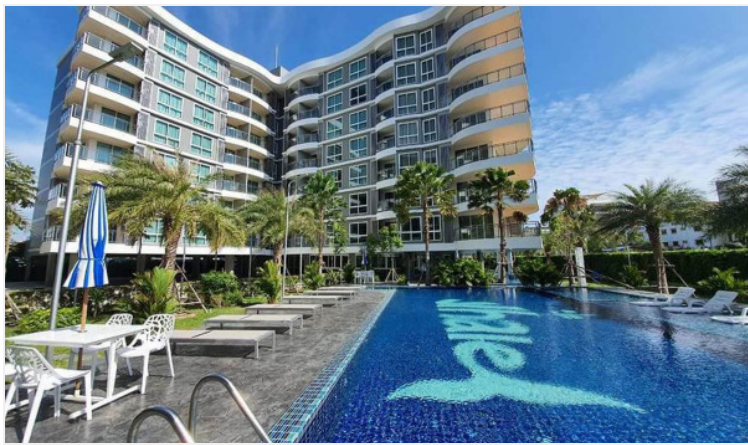

Whale Marina Condo - Studio

Pattaya, Na Jomtien, Thailand

Reference: 7880

฿2,394,000

1 Bedrooms

1 Bathrooms

Condo

Property Description

Whale Marina Condo is a residential complex consisting of a total of 324 units in 3 buildings. Highlighting as the only condominium that has its own water sports club and quay. There is a wide selection of room types ranging from studio to two-bedroom. The project is located in Na Jomtien just 65 meters away from the sea. Whale Marina also offers full services and facilities for the most comfortable living.

Photo Gallery

Property Details

- **Property Type:** Condo
- **Location:** Pattaya, Na Jomtien, Thailand
- **Internal Area:** 28.96m²
- **Land Area:** 1m²
- **Price:** ฿2,394,000
- **Bedrooms:** 1
- **Bathrooms:** 1