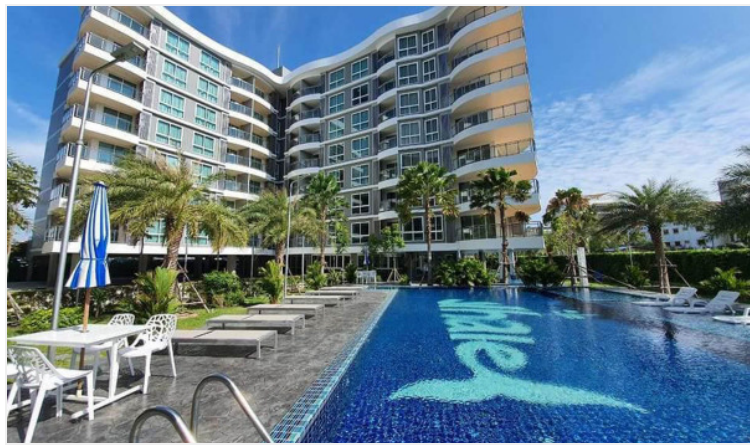

Whale Marina Condo - 2 Bed 1 Bath

Pattaya, Na Jomtien, Thailand

Reference: 7894

฿7,005,000

2 Bedrooms

1 Bathrooms

Condo

Property Description

Whale Marina Condo is a residential complex consisting of a total of 324 units in 3 buildings. Highlighting as the only condominium that has its own water sports club and quay. There is a wide selection of room types ranging from studio to two-bedroom. The project is located in Na Jomtien just 65 meters away from the sea. Whale Marina also offers full services and facilities for the most comfortable living.

Photo Gallery

Property Details

- **Property Type:** Condo
- **Location:** Pattaya, Na Jomtien, Thailand
- **Internal Area:** 73.61m²
- **Land Area:** 1m²
- **Price:** ฿7,005,000
- **Bedrooms:** 2
- **Bathrooms:** 1

Property Features

- Security
- Gym
- Sauna
- Swimming Pool

Location

Divinity beachfront villa 6 bedrooms in...

Nong Nam Fresh Seafood
ร้านห้องน้ำ
เหนือทะเลสด

Tai Uan Seafood
ไดอาน นาจอมเทียน

Glass House Boho
เดอะ กลาสเฮ้าส์ พัทยา