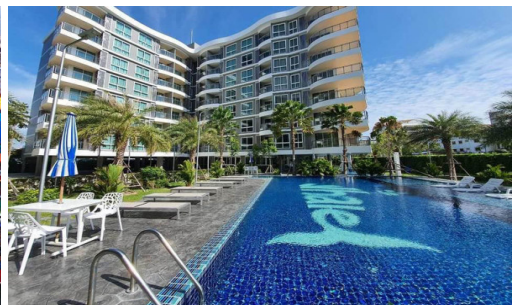

Whale Marina Condo - 2 Bed 1 Bath

Pattaya, Na Jomtien, Thailand

Reference: 7894

฿7,005,000

2 Bedrooms

1 Bathrooms

Condo

Property Description

Whale Marina Condo is a residential complex consisting of a total of 324 units in 3 buildings. Highlighting as the only condominium that has its own water sports club and quay. There is a wide selection of room types ranging from studio to two-bedroom. The project is located in Na Jomtien just 65 meters away from the sea. Whale Marina also offers full services and facilities for the most comfortable living.

Photo Gallery

Property Details

- **Property Type:** Condo
- **Location:** Pattaya, Na Jomtien, Thailand
- **Internal Area:** 73.61m²
- **Land Area:** 1m²
- **Price:** ฿7,005,000
- **Bedrooms:** 2
- **Bathrooms:** 1

Property Features

- Security
- Gym
- Sauna
- Swimming Pool

Location

Divinity beachfront villa 6 bedrooms in...

Nong Nam Fresh Seafood
ร้านห้องน้ำ
เหนือทะเลสด

Tai Uan Seafood
ไดอาน นาจอมเทียน

Glass House Boho
เดอะ กลาสเฮ้าส์ พัทยา