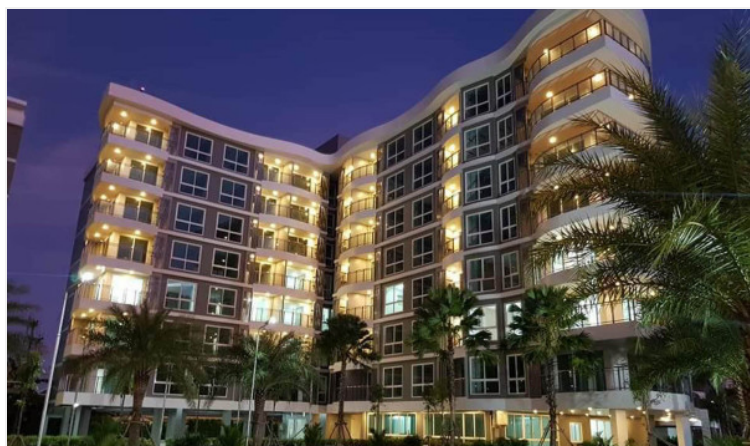

Whale Marina Condo - 2 Bed 1 Bath

Pattaya, Na Jomtien, Thailand

Reference: 7894

฿7,005,000

2 Bedrooms

1 Bathrooms

Condo

Property Description

Whale Marina Condo is a residential complex consisting of a total of 324 units in 3 buildings. Highlighting as the only condominium that has its own water sports club and quay. There is a wide selection of room types ranging from studio to two-bedroom. The project is located in Na Jomtien just 65 meters away from the sea. Whale Marina also offers full services and facilities for the most comfortable living.

Photo Gallery

Property Details

- **Property Type:** Condo
- **Location:** Pattaya, Na Jomtien, Thailand
- **Internal Area:** 73.61m²
- **Land Area:** 1m²
- **Price:** ฿7,005,000
- **Bedrooms:** 2
- **Bathrooms:** 1