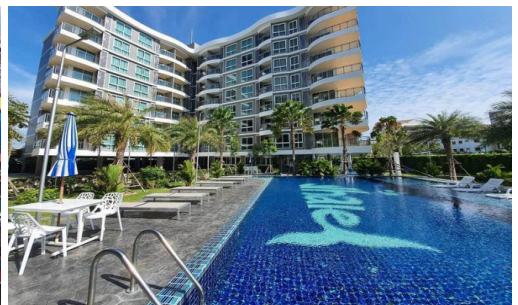

Whale Marina Condo - 2 Bed 1 Bath

Pattaya, Na Jomtien, Thailand

Reference: 7894

฿7,005,000

2 Bedrooms

1 Bathrooms

Condo