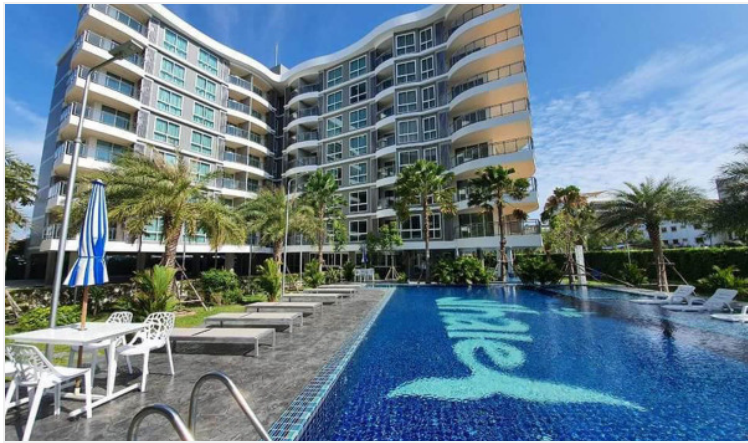

Property Description

Whale Marina Condo is a residential complex consisting of a total of 324 units in 3 buildings. Highlighting as the only condominium that has its own water sports club and quay. There is a wide selection of room types ranging from studio to two-bedroom. The project is located in Na Jomtien just 65 meters away from the sea. Whale Marina also offers full services and facilities for the most comfortable living.

Photo Gallery