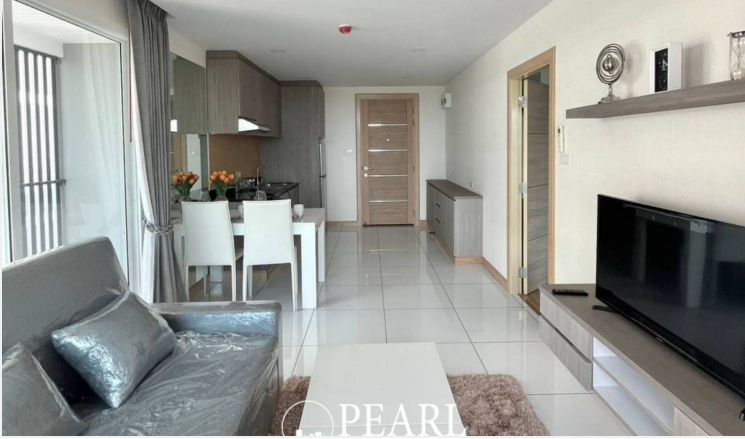

Pearl Property presents an exclusive beachfront condo at Whale Marina Condominium, Na Jomtien - offering luxury living with yacht parking and sea views.

This **1-bedroom, 1-bathroom condo** spans **48.55 sqm** and comes **fully furnished**, ready for you to move in. Located just **500 meters from North Na Jomtien Beach**, it's the perfect spot for a tranquil lifestyle or a smart investment.

Property Highlights

- **Special Sale Price:** THB 4,889,432
- **Sea view from the private balcony**
- Fully furnished with a well-equipped kitchen (refrigerator, microwave, stove, kettle)
- Modern bathroom with shower and hairdryer
- Air conditioning and flat-screen TV

Lifestyle & Facilities

Enjoy a range of on-site amenities, including:

- Outdoor swimming pool with breathtaking views
- Sauna & Jacuzzi for ultimate relaxation
- Spacious garden and terrace
- Free WiFi throughout the complex
- Billiards table and nearby water activities

Contact us today to schedule a viewing or arrange a virtual tour!

Photo Gallery

Property Details

- **Property Type:** Condo
- **Location:** Tambon Na Chom Thian, Thailand
- **Internal Area:** 48.55m²
- **Land Area:** 49m²
- **Price:** ฿4,889,432
- **Bedrooms:** 1
- **Bathrooms:** 1