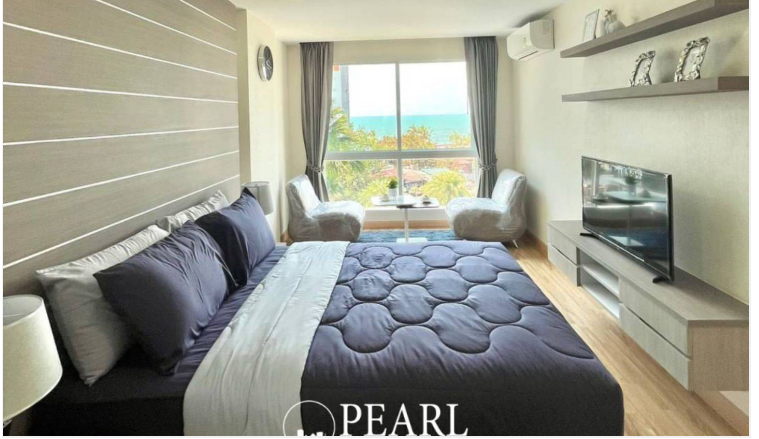

Pearl Property presents an exclusive beachfront condo at Whale Marina Condominium, Na Jomtien - offering luxury living with yacht parking and sea views.

This **1-bedroom, 1-bathroom condo** spans **48.55 sqm** and comes **fully furnished**, ready for you to move in. Located just **500 meters from North Na Jomtien Beach**, it's the perfect spot for a tranquil lifestyle or a smart investment.

Property Highlights

- **Special Sale Price:** THB 4,889,432
- **Sea view from the private balcony**
- Fully furnished with a well-equipped kitchen (refrigerator, microwave, stove, kettle)
- Modern bathroom with shower and hairdryer
- Air conditioning and flat-screen TV

Contact us today to schedule a viewing or arrange a virtual tour!

Photo Gallery

Property Details

- **Property Type:** Condo
- **Location:** Tambon Na Chom Thian, Thailand
- **Internal Area:** 48.55m²
- **Land Area:** 49m²
- **Price:** ฿4,889,432
- **Bedrooms:** 1
- **Bathrooms:** 1