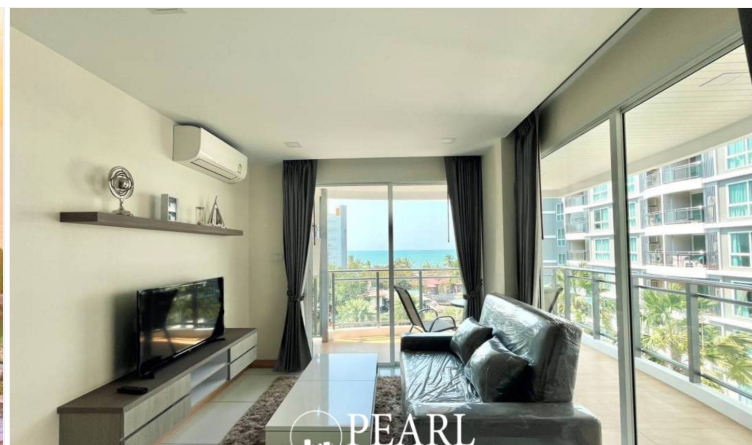

Situated in the peaceful **Na Jomtien Beach area**, the condo offers easy access to popular attractions:

- **Jomtien Beach** - 2.4 km
- Renowned restaurants, tourist spots, and vibrant activities nearby

Whether you're seeking a serene seaside retreat or a high-potential investment, this property offers it all.

Contact us today to schedule a viewing or arrange a virtual tour!

Photo Gallery