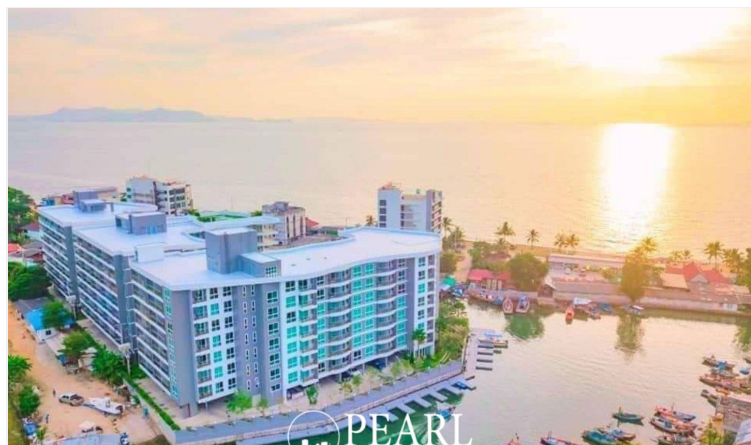

Situated in the peaceful **Na Jomtien Beach area**, the condo offers easy access to popular attractions:

- **Jomtien Beach** - 2.4 km
- Renowned restaurants, tourist spots, and vibrant activities nearby

Whether you're seeking a serene seaside retreat or a high-potential investment, this property offers it all.

Contact us today to schedule a viewing or arrange a virtual tour!

Photo Gallery