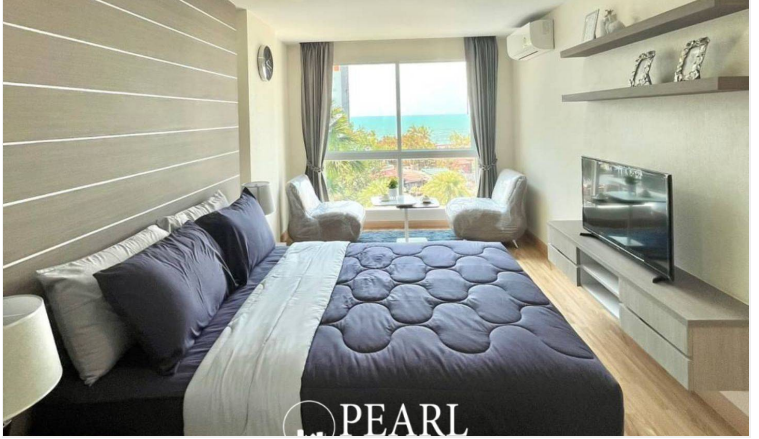

Whale Marina - 1Bed 1Bath

Tambon Na Chom Thian, Thailand
Reference: 9684

฿4,889,432

1 Bedrooms

1 Bathrooms

Condo

Property Description

Pearl Property presents an exclusive beachfront condo at Whale Marina Condominium, Na Jomtien - offering luxury living with yacht parking and sea views.

This **1-bedroom, 1-bathroom condo** spans **48.55 sqm** and comes **fully furnished**, ready for you to move in. Located just **500 meters from North Na Jomtien Beach**, it's the perfect spot for a tranquil lifestyle or a smart investment.

Property Highlights

- **Special Sale Price:** THB 4,889,432
- **Sea view from the private balcony**
- Fully furnished with a well-equipped kitchen (refrigerator, microwave, stove, kettle)
- Modern bathroom with shower and hairdryer
- Air conditioning and flat-screen TV

Contact us today to schedule a viewing or arrange a virtual tour!

Photo Gallery

Property Details

- **Property Type:** Condo
- **Location:** Tambon Na Chom Thian, Thailand
- **Internal Area:** 48.55m²
- **Land Area:** 49m²
- **Price:** ฿4,889,432
- **Bedrooms:** 1
- **Bathrooms:** 1