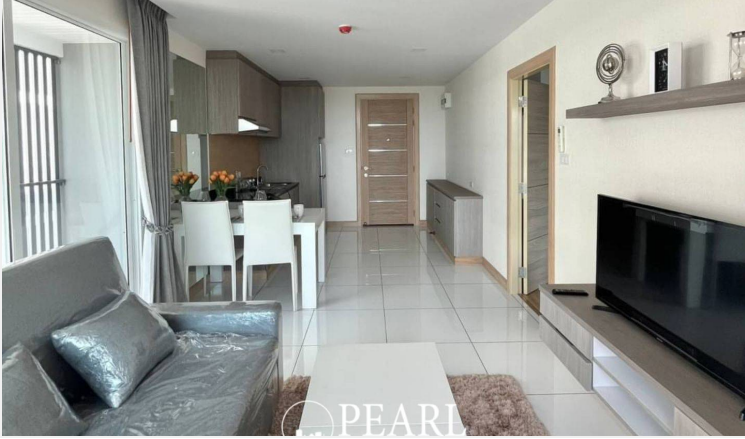

Whale Marina - 1Bed 1Bath

Tambon Na Chom Thian, Thailand
Reference: 9684

฿4,889,432

1 Bedrooms

1 Bathrooms

Condo

Property Description

Pearl Property presents an exclusive beachfront condo at Whale Marina Condominium, Na Jomtien - offering luxury living with yacht parking and sea views.

This **1-bedroom, 1-bathroom condo** spans **48.55 sqm** and comes **fully furnished**, ready for you to move in. Located just **500 meters from North Na Jomtien Beach**, it's the perfect spot for a tranquil lifestyle or a smart investment.

Property Highlights

- **Special Sale Price:** THB 4,889,432
- **Sea view from the private balcony**
- Fully furnished with a well-equipped kitchen (refrigerator, microwave, stove, kettle)
- Modern bathroom with shower and hairdryer
- Air conditioning and flat-screen TV

Contact us today to schedule a viewing or arrange a virtual tour!

Photo Gallery

Property Details

- **Property Type:** Condo
- **Location:** Tambon Na Chom Thian, Thailand
- **Internal Area:** 48.55m²
- **Land Area:** 49m²
- **Price:** ฿4,889,432
- **Bedrooms:** 1
- **Bathrooms:** 1