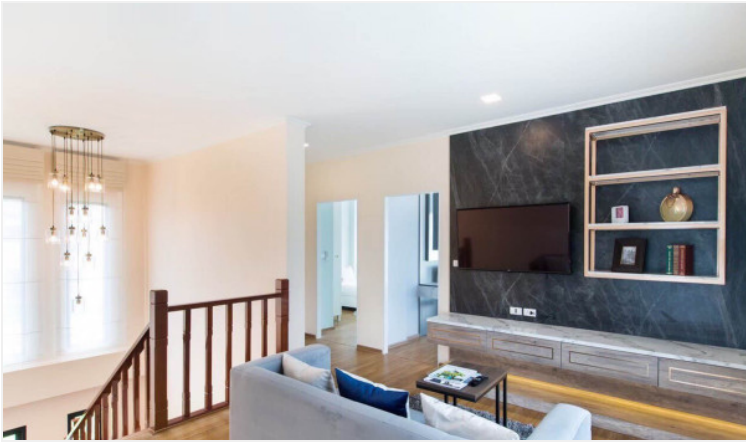

Villa Asiatic - Grand Villa 3 Bed 3 Bath

Pattaya, Bang Lamung, Thailand

Reference: 13141

฿6,000,000

3 Bedrooms

3 Bathrooms

Villa

Property Description

Villa Asiatic is a brand new village offering a European lifestyle with an Asian touch in a perfect location. It offers you an ideal living space away from the crowd but nearby all facilities: international schools, hospitals, restaurants, markets, and shopping centers. The project provides you with all comfort needed to live a relaxing and fulfilling life such as the green spaces, a fully-equipped gym, a beautiful swimming pool, a children's playground, and a sun deck to lounge around. The village is perfectly secured with 24-hrs security, CCTV, electrical fences, and alarm in every house. Villa Asiatic is located in Nong Pla Lai, East Pattaya, which can easily reach downtown Pattaya and Leam Chabang within a short drive.

Photo Gallery

Property Details

- **Property Type:** Villa
- **Location:** Pattaya, Bang Lamung, Thailand
- **Internal Area:** 199m²
- **Land Area:** 216m²
- **Price:** ฿6,000,000
- **Bedrooms:** 3
- **Bathrooms:** 3