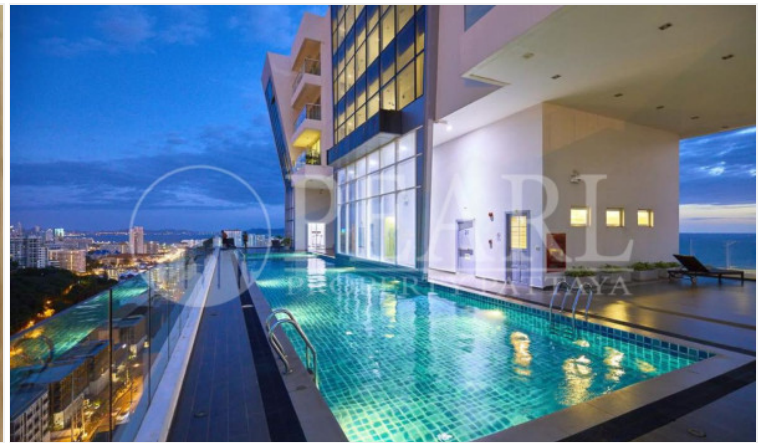

The Vision - 1 Bed 1 Bath (5th Floor)

Pattaya, Pratamnak, Thailand

Reference: 20290

฿2,850,000

1 Bedrooms

1 Bathrooms

Condo

Property Description

This condo located on Pratumnak Hill only 600 meters to Cosy Beach a very exclusive location in Pattaya. Just minutes away from the city and offers stunning views of the cityscape. It features a rooftop panoramic swimming pool and fitness centre on the 20th floor with a spectacular sea view over Pattaya, Jomtien and the beautiful islands off the coast. This beautiful 1 bedroom,1 bathroom situated on the 5th floor, offering 50 sq.m of living space, comes fully furnished with a European kitchen, living room and dining area.

Photo Gallery

Property Details

- **Property Type:** Condo
- **Location:** Pattaya, Pratamnak, Thailand
- **Internal Area:** 40m²
- **Land Area:** 0m²
- **Price:** ฿2,850,000
- **Bedrooms:** 1
- **Bathrooms:** 1

Property Features

- Security
- Gym
- Sauna
- Swimming Pool
- Air Conditioning
- Balcony
- Car Park
- Electricity
- Alarm

Location