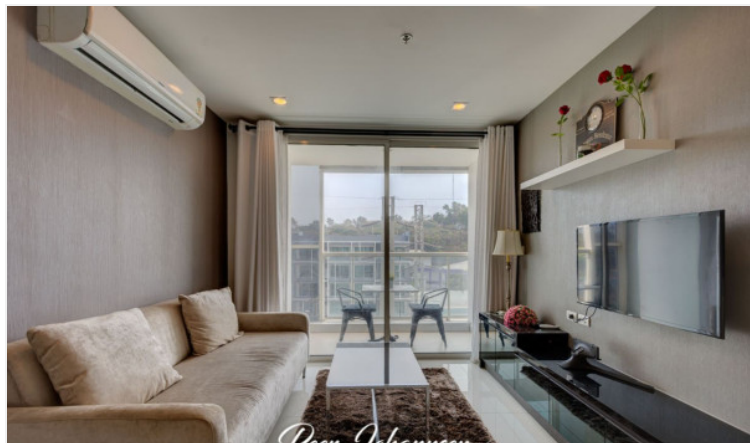

Property Description

This condo located on Pratumnak Hill only 600 meters to Cosy Beach a very exclusive location in Pattaya. Just minutes away from the city and offers stunning views of the cityscape. It features a rooftop panoramic swimming pool and fitness centre on the 20th floor with a spectacular sea view over Pattaya, Jomtien and the beautiful islands off the coast. This beautiful 1 bedroom,1 bathroom situated on the 5th floor, offering 50 sq.m of living space, comes fully furnished with a European kitchen, living room and dining area.

Photo Gallery