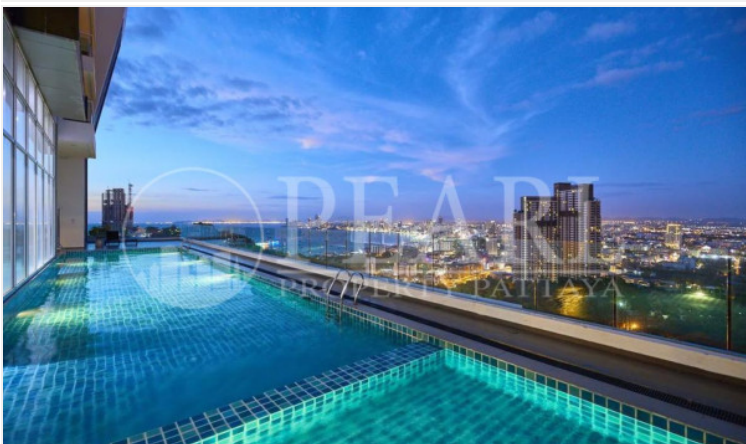

The Vision - 1 Bed 1 Bath (5th Floor)

Pattaya, Pratamnak, Thailand

Reference: 20290

฿2,850,000

1 Bedrooms

1 Bathrooms

Condo

Property Description

This condo located on Pratumnak Hill only 600 meters to Cosy Beach a very exclusive location in Pattaya. Just minutes away from the city and offers stunning views of the cityscape. It features a rooftop panoramic swimming pool and fitness centre on the 20th floor with a spectacular sea view over Pattaya, Jomtien and the beautiful islands off the coast. This beautiful 1 bedroom,1 bathroom situated on the 5th floor, offering 50 sq.m of living space, comes fully furnished with a European kitchen, living room and dining area.

Photo Gallery

Property Details

- **Property Type:** Condo
- **Location:** Pattaya, Pratamnak, Thailand
- **Internal Area:** 40m²
- **Land Area:** 0m²
- **Price:** ฿2,850,000
- **Bedrooms:** 1
- **Bathrooms:** 1

Property Features

- Security
- Gym
- Sauna
- Swimming Pool
- Air Conditioning
- Balcony
- Car Park
- Electricity
- Alarm

Location