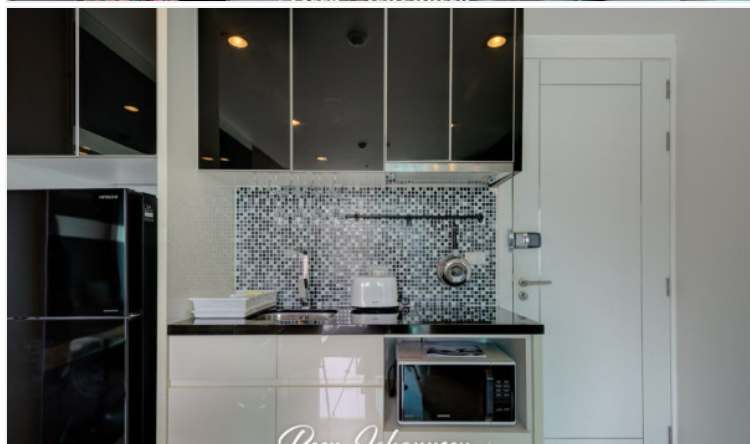

Property Description

This condo located on Pratumnak Hill only 600 meters to Cosy Beach a very exclusive location in Pattaya. Just minutes away from the city and offers stunning views of the cityscape. It features a rooftop panoramic swimming pool and fitness centre on the 20th floor with a spectacular sea view over Pattaya, Jomtien and the beautiful islands off the coast. This beautiful 1 bedroom,1 bathroom situated on the 5th floor, offering 50 sq.m of living space, comes fully furnished with a European kitchen, living room and dining area.

Photo Gallery