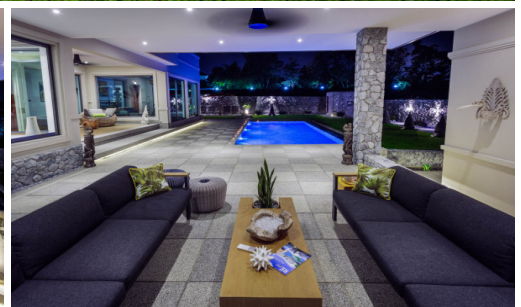

The Plantation Estates - 3 Bed 3 Bath with Private Pool Type H01

Pattaya, East Pattaya, Thailand

Reference: 7518

฿21,240,000

Villa