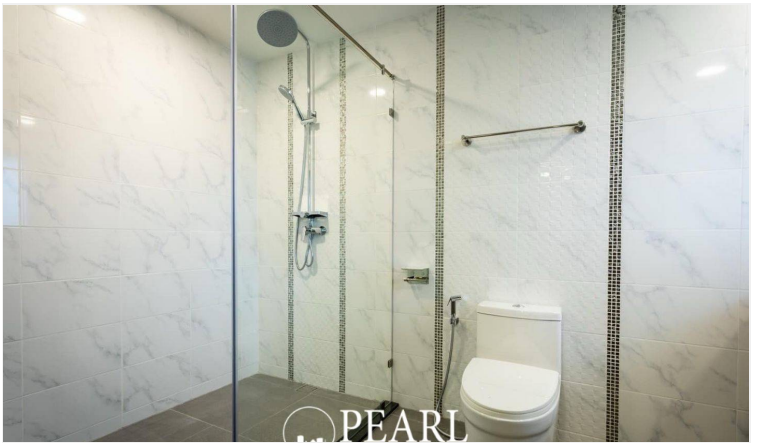

The Peak Towers - 2 Bed 2 Bath With Sea View

Pattaya, Pattaya, Thailand
Reference: 7596

฿8,490,000

2 Bedrooms

2 Bathrooms

Condo

Property Description

The Peak Towers Condo 2bed 2 bathrooms 92 m² The Peak Towers is at the Cosy Beach area of Pratumnak Hill located 100m from the beach, and features multiple swimming pools, sauna, rooftop fitness area, business centre, 3 elevators, tropical landscaping, CCTV security, keycard access and multi level parking facilities.

Photo Gallery

Property Details

- **Property Type:** Condo
- **Location:** Pattaya, Pattaya, Thailand
- **Internal Area:** 92m²
- **Land Area:** 92m²
- **Price:** ฿8,490,000
- **Bedrooms:** 2
- **Bathrooms:** 2