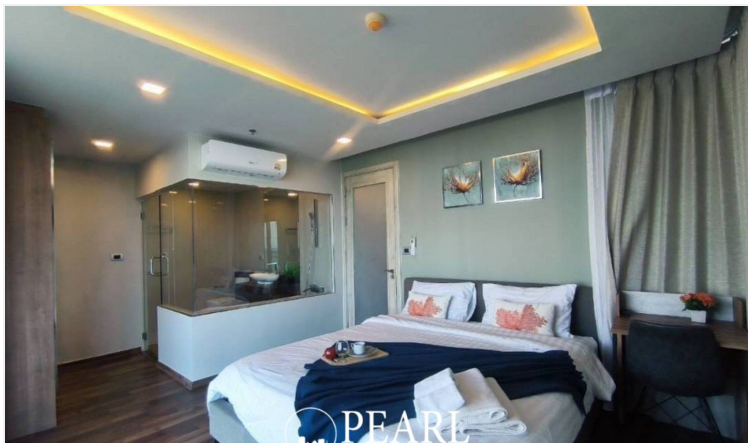

The Peak Towers - 2 Bed 2 Bath With Sea View

Pattaya, Pattaya, Thailand
Reference: 7596

฿8,490,000

2 Bedrooms

2 Bathrooms

Condo

Property Description

The Peak Towers Condo 2bed 2 bathrooms 92 m² The Peak Towers is at the Cosy Beach area of Pratumnak Hill located 100m from the beach, and features multiple swimming pools, sauna, rooftop fitness area, business centre, 3 elevators, tropical landscaping, CCTV security, keycard access and multi level parking facilities.

Photo Gallery

Property Details

- **Property Type:** Condo
- **Location:** Pattaya, Pattaya, Thailand
- **Internal Area:** 92m²
- **Land Area:** 92m²
- **Price:** ฿8,490,000
- **Bedrooms:** 2
- **Bathrooms:** 2