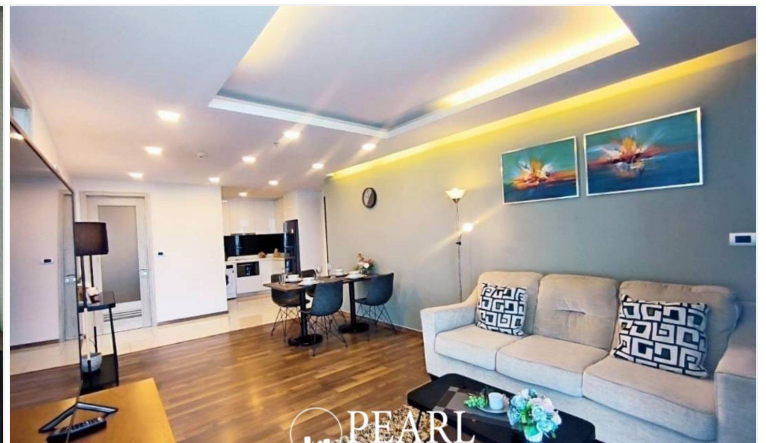

The Peak Towers - 2 Bed 2 Bath With Sea View

Pattaya, Pattaya, Thailand
Reference: 7596

฿8,490,000

2 Bedrooms

2 Bathrooms

Condo

Property Description

The Peak Towers Condo 2bed 2 bathrooms 92 m² The Peak Towers is at the Cosy Beach area of Pratumnak Hill located 100m from the beach, and features multiple swimming pools, sauna, rooftop fitness area, business centre, 3 elevators, tropical landscaping, CCTV security, keycard access and multi level parking facilities.

Photo Gallery

Property Details

- **Property Type:** Condo
- **Location:** Pattaya, Pattaya, Thailand
- **Internal Area:** 92m²
- **Land Area:** 92m²
- **Price:** ฿8,490,000
- **Bedrooms:** 2
- **Bathrooms:** 2