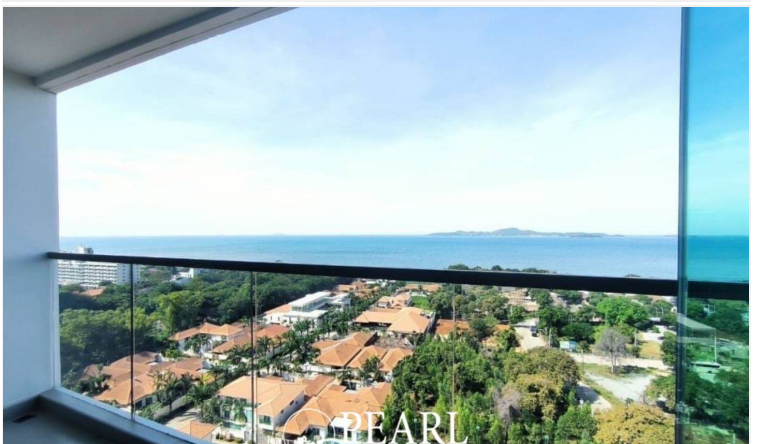

The Peak Towers - 2 Bed 2 Bath With Sea View

Pattaya, Pattaya, Thailand
Reference: 7596

฿8,490,000

2 Bedrooms

2 Bathrooms

Condo

Property Description

The Peak Towers Condo 2bed 2 bathrooms 92 m² The Peak Towers is at the Cosy Beach area of Pratumnak Hill located 100m from the beach, and features multiple swimming pools, sauna, rooftop fitness area, business centre, 3 elevators, tropical landscaping, CCTV security, keycard access and multi level parking facilities.

Photo Gallery

Property Details

- **Property Type:** Condo
- **Location:** Pattaya, Pattaya, Thailand
- **Internal Area:** 92m²
- **Land Area:** 92m²
- **Price:** ฿8,490,000
- **Bedrooms:** 2
- **Bathrooms:** 2