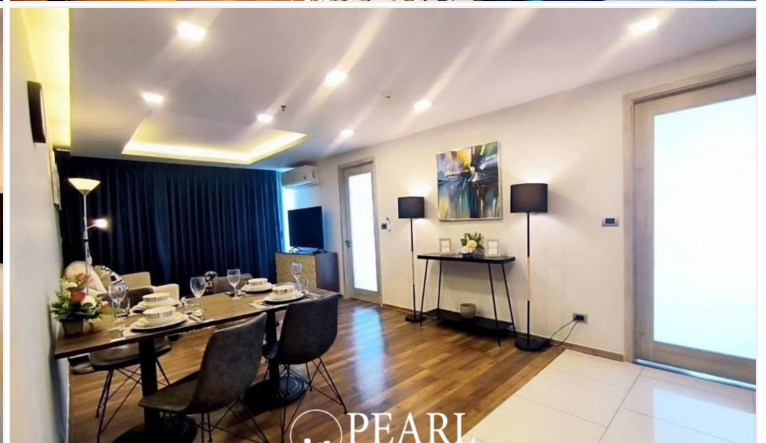

# Property Description

The Peak Towers Condo 2bed 2 bathrooms 92 m<sup>2</sup> The Peak Towers is at the Cosy Beach area of Pratumnak Hill located 100m from the beach, and features multiple swimming pools, sauna, rooftop fitness area, business centre, 3 elevators, tropical landscaping, CCTV security, keycard access and multi level parking facilities.

# Photo Gallery