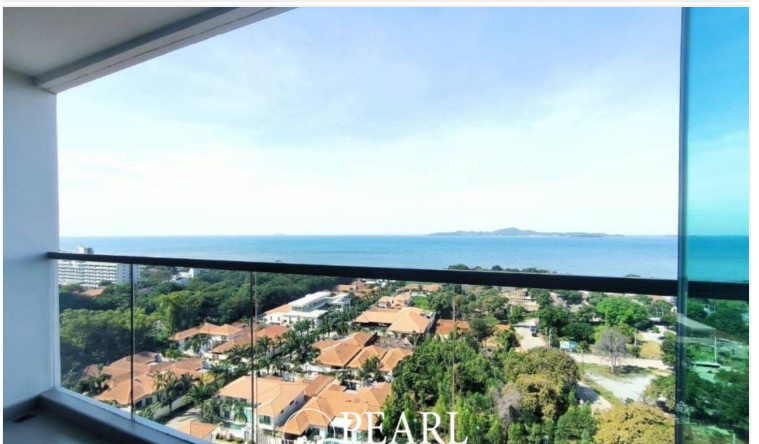

# The Peak Towers - 2 Bed 2 Bath With Sea View

Pattaya, Pattaya, Thailand  
Reference: 7596

# Property Description

The Peak Towers Condo 2bed 2 bathrooms 92 m<sup>2</sup> The Peak Towers is at the Cosy Beach area of Pratumnak Hill located 100m from the beach, and features multiple swimming pools, sauna, rooftop fitness area, business centre, 3 elevators, tropical landscaping, CCTV security, keycard access and multi level parking facilities.

# Photo Gallery