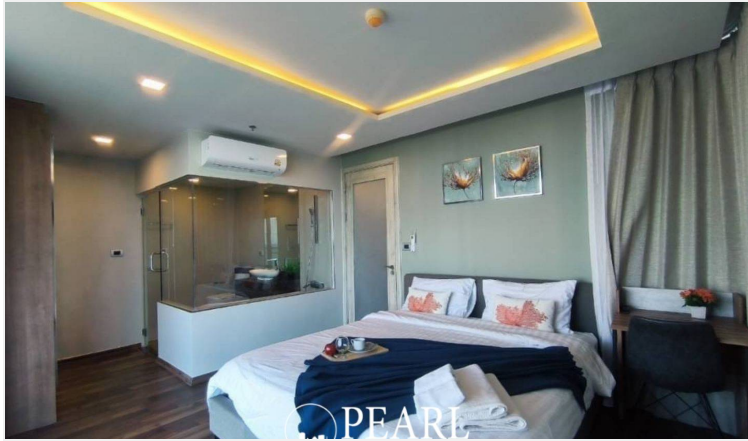

The Peak Towers - 2 Bed 2 Bath With Sea View

Pattaya, Pattaya, Thailand
Reference: 7596

฿8,490,000

2 Bedrooms

2 Bathrooms

Condo

Property Description

The Peak Towers Condo 2bed 2 bathrooms 92 m² The Peak Towers is at the Cosy Beach area of Pratumnak Hill located 100m from the beach, and features multiple swimming pools, sauna, rooftop fitness area, business centre, 3 elevators, tropical landscaping, CCTV security, keycard access and multi level parking facilities.

Photo Gallery

Property Details

- **Property Type:** Condo
- **Location:** Pattaya, Pattaya, Thailand
- **Internal Area:** 92m²
- **Land Area:** 92m²
- **Price:** ฿8,490,000
- **Bedrooms:** 2
- **Bathrooms:** 2