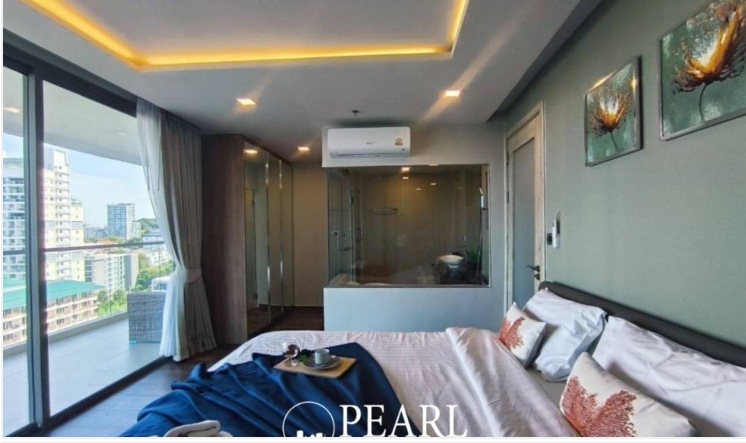

The Peak Towers - 2 Bed 2 Bath With Sea View

Pattaya, Pattaya, Thailand
Reference: 7596

฿8,490,000

2 Bedrooms

2 Bathrooms

Condo

Property Description

The Peak Towers Condo 2bed 2 bathrooms 92 m² The Peak Towers is at the Cosy Beach area of Pratumnak Hill located 100m from the beach, and features multiple swimming pools, sauna, rooftop fitness area, business centre, 3 elevators, tropical landscaping, CCTV security, keycard access and multi level parking facilities.

Photo Gallery

Property Details

- **Property Type:** Condo
- **Location:** Pattaya, Pattaya, Thailand
- **Internal Area:** 92m²
- **Land Area:** 92m²
- **Price:** ฿8,490,000
- **Bedrooms:** 2
- **Bathrooms:** 2