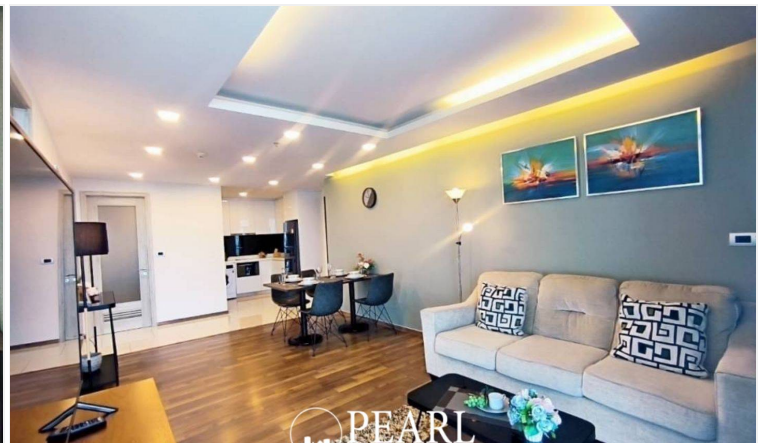

# Property Description

The Peak Towers Condo 2bed 2 bathrooms 92 m<sup>2</sup> The Peak Towers is at the Cosy Beach area of Pratumnak Hill located 100m from the beach, and features multiple swimming pools, sauna, rooftop fitness area, business centre, 3 elevators, tropical landscaping, CCTV security, keycard access and multi level parking facilities.

# Photo Gallery