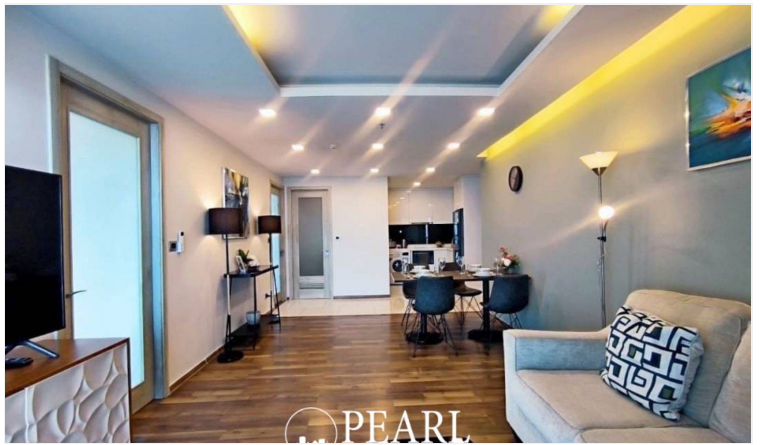

The Peak Towers - 2 Bed 2 Bath With Sea View

Pattaya, Pattaya, Thailand
Reference: 7596

฿8,490,000

2 Bedrooms

2 Bathrooms

Condo

Property Description

The Peak Towers Condo 2bed 2 bathrooms 92 m² The Peak Towers is at the Cosy Beach area of Pratumnak Hill located 100m from the beach, and features multiple swimming pools, sauna, rooftop fitness area, business centre, 3 elevators, tropical landscaping, CCTV security, keycard access and multi level parking facilities.

Photo Gallery

Property Details

- **Property Type:** Condo
- **Location:** Pattaya, Pattaya, Thailand
- **Internal Area:** 92m²
- **Land Area:** 92m²
- **Price:** ฿8,490,000
- **Bedrooms:** 2
- **Bathrooms:** 2