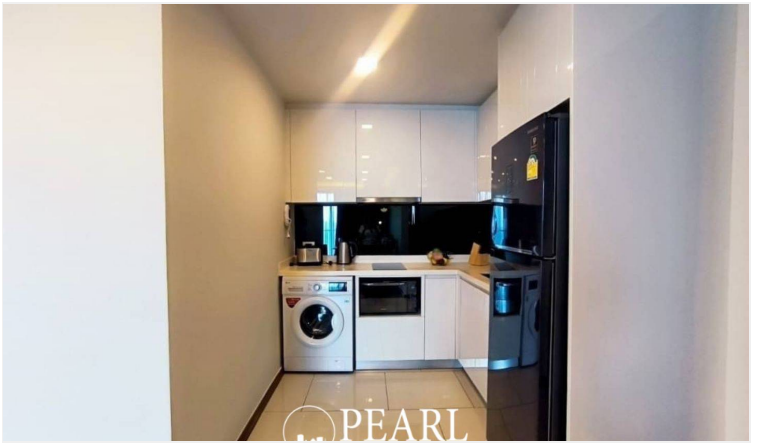

# Property Description

The Peak Towers Condo 2bed 2 bathrooms 92 m<sup>2</sup> The Peak Towers is at the Cosy Beach area of Pratumnak Hill located 100m from the beach, and features multiple swimming pools, sauna, rooftop fitness area, business centre, 3 elevators, tropical landscaping, CCTV security, keycard access and multi level parking facilities.

# Photo Gallery