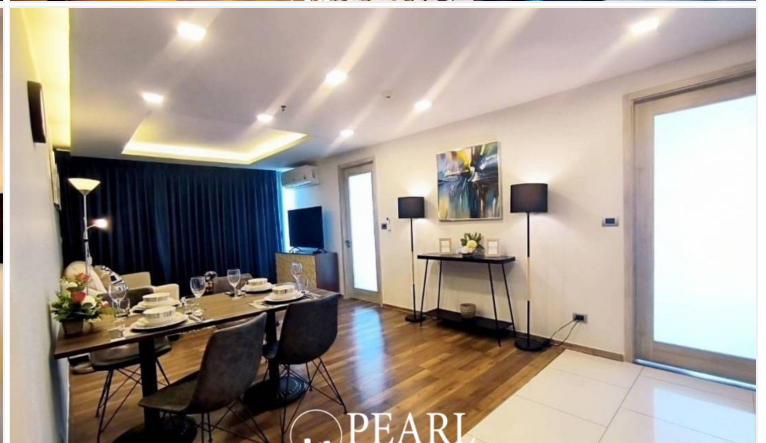

The Peak Towers - 2 Bed 2 Bath With Sea View

Pattaya, Pattaya, Thailand
Reference: 7596

฿8,490,000

2 Bedrooms

2 Bathrooms

Condo

Property Description

The Peak Towers Condo 2bed 2 bathrooms 92 m² The Peak Towers is at the Cosy Beach area of Pratumnak Hill located 100m from the beach, and features multiple swimming pools, sauna, rooftop fitness area, business centre, 3 elevators, tropical landscaping, CCTV security, keycard access and multi level parking facilities.

Photo Gallery

Property Details

- **Property Type:** Condo
- **Location:** Pattaya, Pattaya, Thailand
- **Internal Area:** 92m²
- **Land Area:** 92m²
- **Price:** ฿8,490,000
- **Bedrooms:** 2
- **Bathrooms:** 2