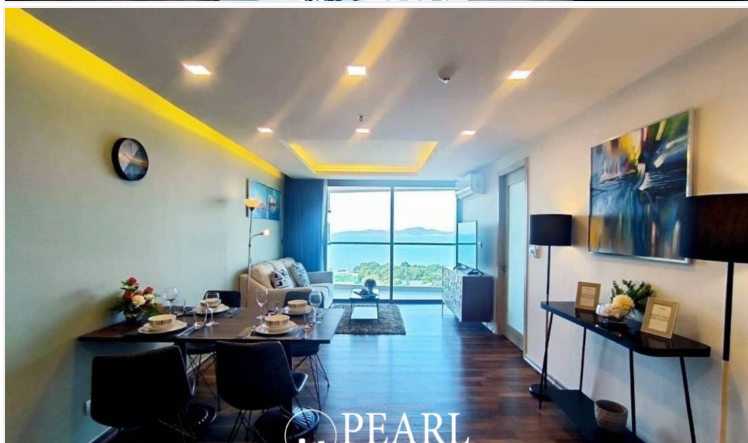

The Peak Towers - 2 Bed 2 Bath With Sea View

Pattaya, Pattaya, Thailand
Reference: 7596

฿8,490,000

2 Bedrooms

2 Bathrooms

Condo

Property Description

The Peak Towers Condo 2bed 2 bathrooms 92 m² The Peak Towers is at the Cosy Beach area of Pratumnak Hill located 100m from the beach, and features multiple swimming pools, sauna, rooftop fitness area, business centre, 3 elevators, tropical landscaping, CCTV security, keycard access and multi level parking facilities.

Photo Gallery

Property Details

- **Property Type:** Condo
- **Location:** Pattaya, Pattaya, Thailand
- **Internal Area:** 92m²
- **Land Area:** 92m²
- **Price:** ฿8,490,000
- **Bedrooms:** 2
- **Bathrooms:** 2