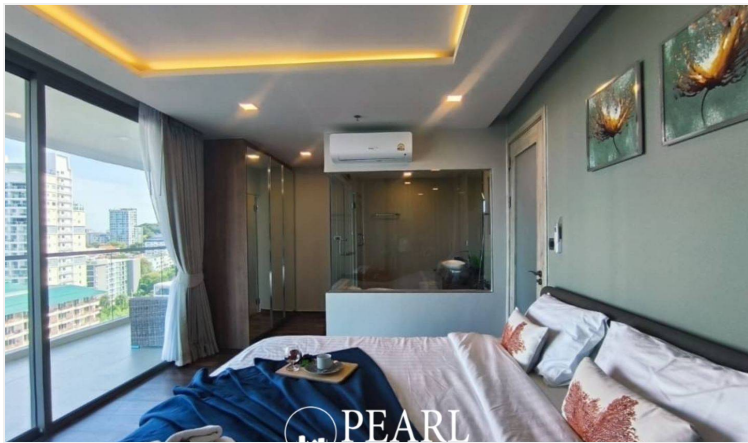

# The Peak Towers - 2 Bed 2 Bath With Sea View

Pattaya, Pattaya, Thailand  
Reference: 7596

## ฿8,490,000

2 Bedrooms

2 Bathrooms

Condo

# Property Description

The Peak Towers Condo 2bed 2 bathrooms 92 m<sup>2</sup> The Peak Towers is at the Cosy Beach area of Pratumnak Hill located 100m from the beach, and features multiple swimming pools, sauna, rooftop fitness area, business centre, 3 elevators, tropical landscaping, CCTV security, keycard access and multi level parking facilities.

# Photo Gallery