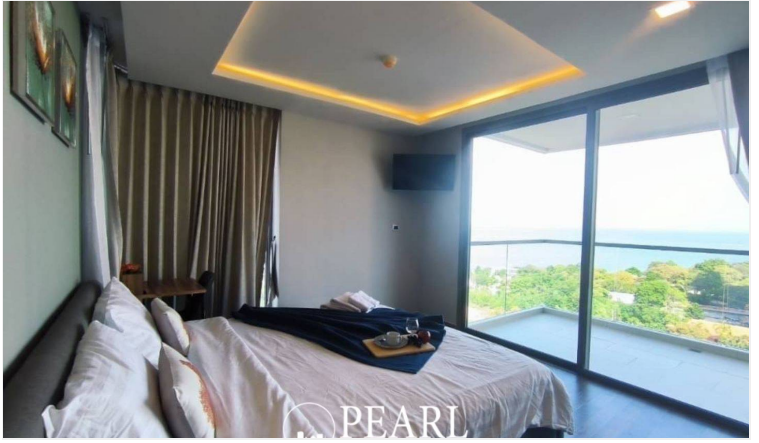

The Peak Towers - 2 Bed 2 Bath With Sea View

Pattaya, Pattaya, Thailand
Reference: 7596

฿8,490,000

2 Bedrooms

2 Bathrooms

Condo

Property Description

The Peak Towers Condo 2bed 2 bathrooms 92 m² The Peak Towers is at the Cosy Beach area of Pratumnak Hill located 100m from the beach, and features multiple swimming pools, sauna, rooftop fitness area, business centre, 3 elevators, tropical landscaping, CCTV security, keycard access and multi level parking facilities.

Photo Gallery

Property Details

- **Property Type:** Condo
- **Location:** Pattaya, Pattaya, Thailand
- **Internal Area:** 92m²
- **Land Area:** 92m²
- **Price:** ฿8,490,000
- **Bedrooms:** 2
- **Bathrooms:** 2