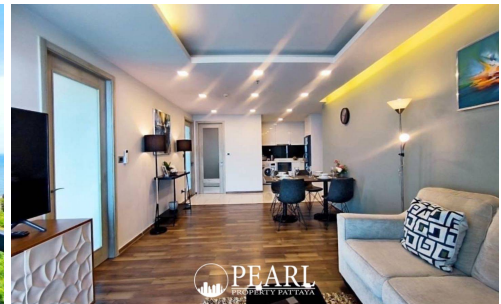

2 Bathrooms