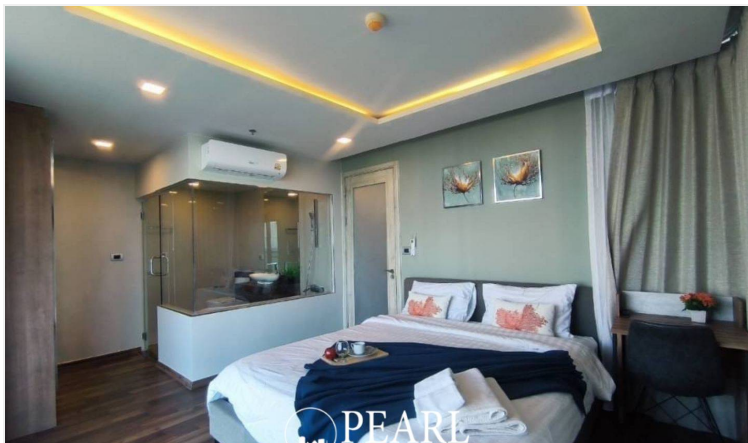

Property Description

The Peak Towers Condo 2bed 2 bathrooms 92 m² The Peak Towers is at the Cosy Beach area of Pratumnak Hill located 100m from the beach, and features multiple swimming pools, sauna, rooftop fitness area, business centre, 3 elevators, tropical landscaping, CCTV security, keycard access and multi level parking facilities.

Photo Gallery