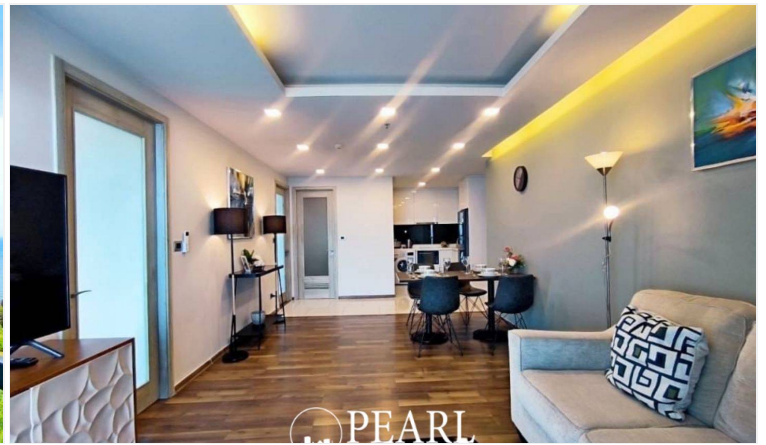

The Peak Towers - 2 Bed 2 Bath With Sea View

Pattaya, Pattaya, Thailand
Reference: 7596

฿8,490,000

2 Bedrooms

2 Bathrooms

Condo

Property Description

The Peak Towers Condo 2bed 2 bathrooms 92 m² The Peak Towers is at the Cosy Beach area of Pratumnak Hill located 100m from the beach, and features multiple swimming pools, sauna, rooftop fitness area, business centre, 3 elevators, tropical landscaping, CCTV security, keycard access and multi level parking facilities.

Photo Gallery

Property Details

- **Property Type:** Condo
- **Location:** Pattaya, Pattaya, Thailand
- **Internal Area:** 92m²
- **Land Area:** 92m²
- **Price:** ฿8,490,000
- **Bedrooms:** 2
- **Bathrooms:** 2