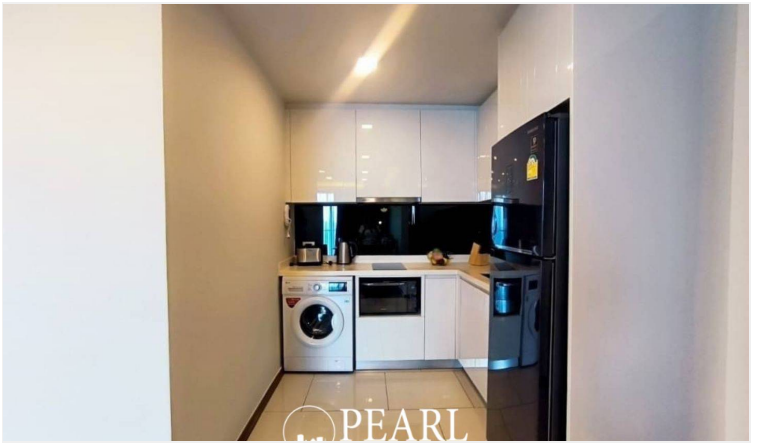

The Peak Towers - 2 Bed 2 Bath With Sea View

Pattaya, Pattaya, Thailand
Reference: 7596

฿8,490,000

2 Bedrooms

2 Bathrooms

Condo

Property Description

The Peak Towers Condo 2bed 2 bathrooms 92 m² The Peak Towers is at the Cosy Beach area of Pratumnak Hill located 100m from the beach, and features multiple swimming pools, sauna, rooftop fitness area, business centre, 3 elevators, tropical landscaping, CCTV security, keycard access and multi level parking facilities.

Photo Gallery

Property Details

- **Property Type:** Condo
- **Location:** Pattaya, Pattaya, Thailand
- **Internal Area:** 92m²
- **Land Area:** 92m²
- **Price:** ฿8,490,000
- **Bedrooms:** 2
- **Bathrooms:** 2