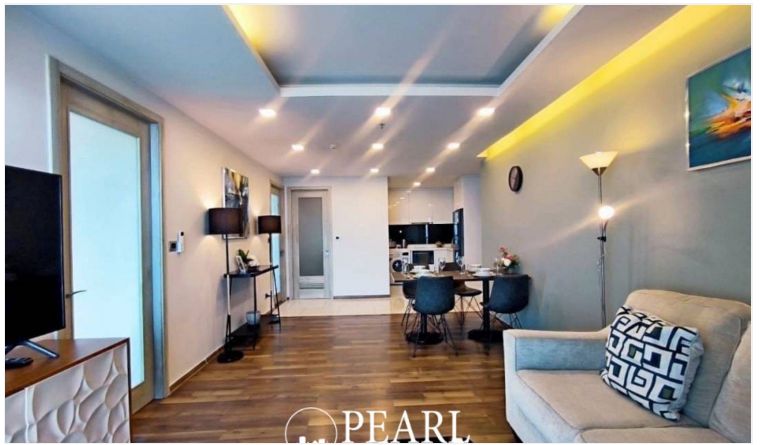

# Property Description

The Peak Towers Condo 2bed 2 bathrooms 92 m<sup>2</sup> The Peak Towers is at the Cosy Beach area of Pratumnak Hill located 100m from the beach, and features multiple swimming pools, sauna, rooftop fitness area, business centre, 3 elevators, tropical landscaping, CCTV security, keycard access and multi level parking facilities.

# Photo Gallery