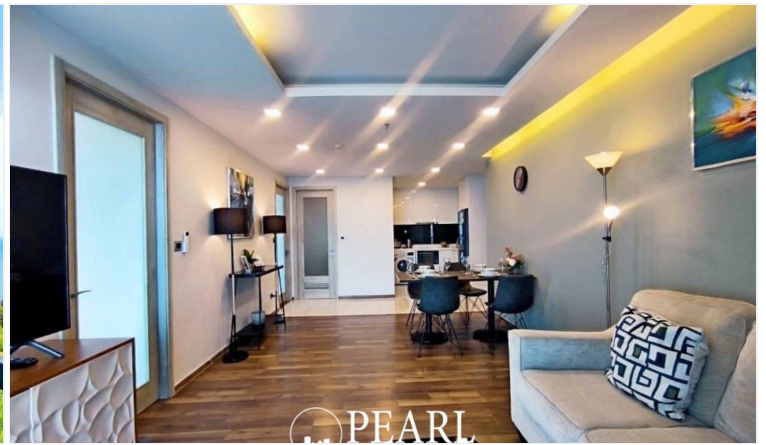

# Property Description

The Peak Towers Condo 2bed 2 bathrooms 92 m<sup>2</sup> The Peak Towers is at the Cosy Beach area of Pratumnak Hill located 100m from the beach, and features multiple swimming pools, sauna, rooftop fitness area, business centre, 3 elevators, tropical landscaping, CCTV security, keycard access and multi level parking facilities.

# Photo Gallery