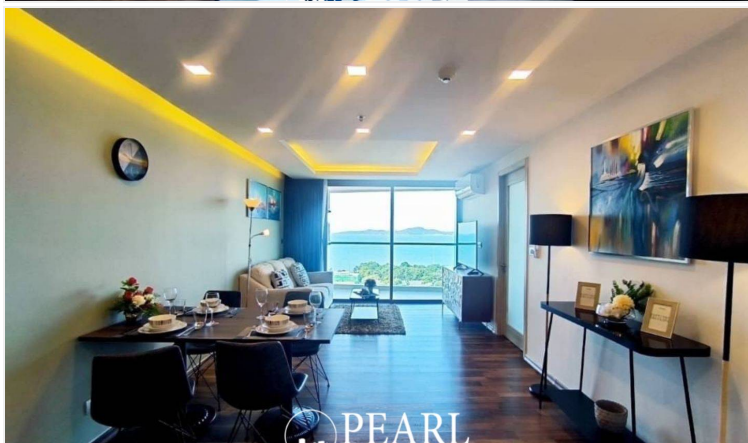

# Property Description

The Peak Towers Condo 2bed 2 bathrooms 92 m<sup>2</sup> The Peak Towers is at the Cosy Beach area of Pratumnak Hill located 100m from the beach, and features multiple swimming pools, sauna, rooftop fitness area, business centre, 3 elevators, tropical landscaping, CCTV security, keycard access and multi level parking facilities.

# Photo Gallery