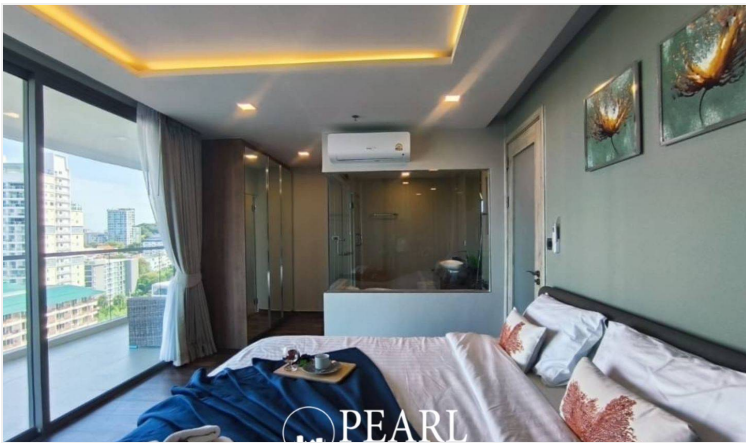

The Peak Towers - 2 Bed 2 Bath With Sea View

Pattaya, Pattaya, Thailand
Reference: 7596

฿8,490,000

2 Bedrooms

2 Bathrooms

Condo

Property Description

The Peak Towers Condo 2bed 2 bathrooms 92 m² The Peak Towers is at the Cosy Beach area of Pratumnak Hill located 100m from the beach, and features multiple swimming pools, sauna, rooftop fitness area, business centre, 3 elevators, tropical landscaping, CCTV security, keycard access and multi level parking facilities.

Photo Gallery

Property Details

- **Property Type:** Condo
- **Location:** Pattaya, Pattaya, Thailand
- **Internal Area:** 92m²
- **Land Area:** 92m²
- **Price:** ฿8,490,000
- **Bedrooms:** 2
- **Bathrooms:** 2