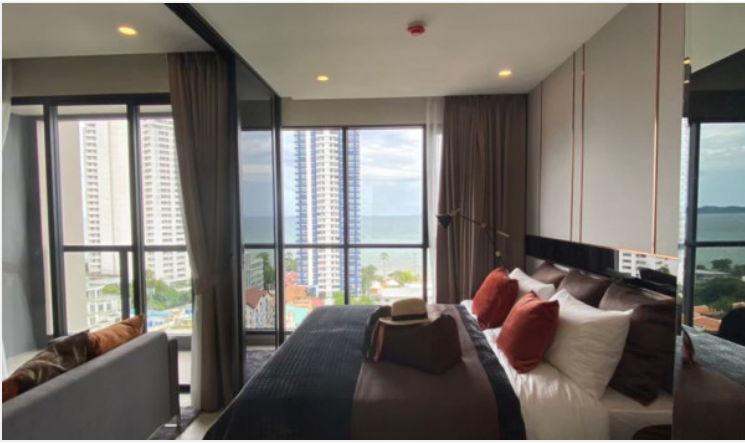

The Panora - 1 Bed 1 Bath Sea View Type A1

Pattaya, Pratamnak, Thailand

Reference: 5495

฿5,475,000

1 Bedrooms

1 Bathrooms

Condo

Property Description

A uniquely designed ultra-luxurious condominium that offers a brand new experience of Panoramic Lifestyle in Phra Tamnak. The Panora offers an experience of true elegance with seaview panoramic vision and luxurious living. It consists of 38 floors, 327 units ranging from studio to two-bedroom types. Its location is only 250 meters from the beach and easily accessible to various places in Pattaya such as Walking Street, Bali Hai Pier, Viewpoint, Khao Phra Yai Temple, Central Festival Pattaya, and other places. Project facilities are a swimming pool, infinity sky pool, sky garden, fitness, sauna, kid room, sunken blue and sunken green.

Photo Gallery

Property Details

- **Property Type:** Condo
- **Location:** Pattaya, Pratamnak, Thailand
- **Internal Area:** 34.85m²
- **Land Area:** 24160m²
- **Price:** **฿5,475,000**
- **Bedrooms:** 1
- **Bathrooms:** 1