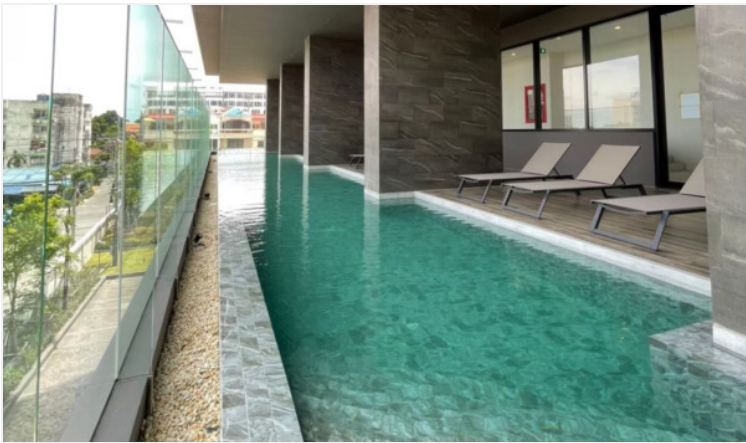

# Property Description

---

A uniquely designed ultra-luxurious condominium that offers a brand new experience of Panoramic Lifestyle in Phra Tamnak. The Panora offers an experience of true elegance with seaview panoramic vision and luxurious living. It consists of 38 floors, 327 units ranging from studio to two-bedroom types. Its location is only 250 meters from the beach and easily accessible to various places in Pattaya such as Walking Street, Bali Hai Pier, Viewpoint, Khao Phra Yai Temple, Central Festival Pattaya, and other places. Project facilities are a swimming pool, infinity sky pool, sky garden, fitness, sauna, kid room, sunken blue and sunken green.

## Property Features

---

- Security
- Gym
- Jacuzzi
- Sauna
- Swimming Pool