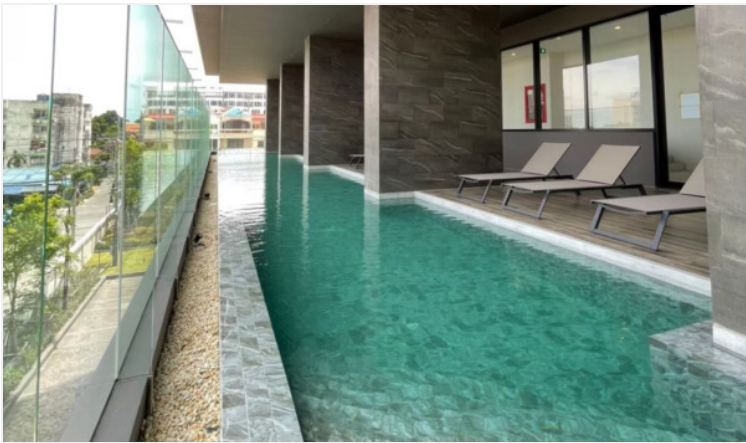

The Panora - 1 Bed 1 Bath Sea View Type A1

Pattaya, Pratamnak, Thailand

Reference: 5495

฿5,475,000

1 Bedrooms

1 Bathrooms

Condo

Property Description

A uniquely designed ultra-luxurious condominium that offers a brand new experience of Panoramic Lifestyle in Phra Tamnak. The Panora offers an experience of true elegance with seaview panoramic vision and luxurious living. It consists of 38 floors, 327 units ranging from studio to two-bedroom types. Its location is only 250 meters from the beach and easily accessible to various places in Pattaya such as Walking Street, Bali Hai Pier, Viewpoint, Khao Phra Yai Temple, Central Festival Pattaya, and other places. Project facilities are a swimming pool, infinity sky pool, sky garden, fitness, sauna, kid room, sunken blue and sunken green.

Property Features

- Security
- Gym
- Jacuzzi
- Sauna
- Swimming Pool

Location