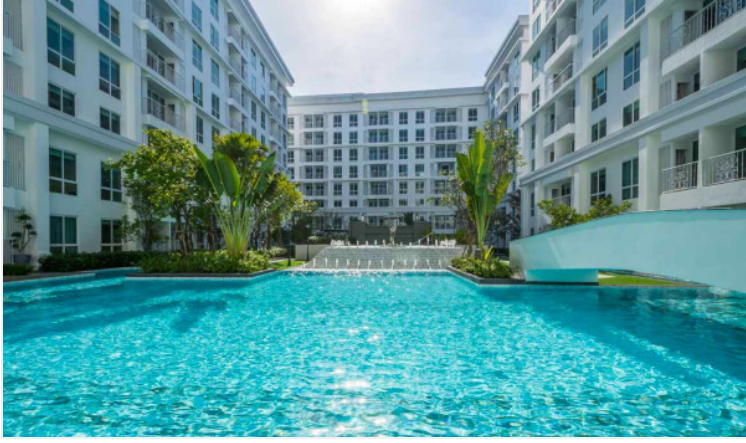

# Property Description

---

The Orient Resort and Spa is comprised of three low-rise luxury condominiums developed by Matrix, offering a sensory-rich atmosphere against a backdrop of colonial-inspired design. It is located in the heart of Jomtien, close to the new Jomtien Second Road and about 1,500 meters from Sukhumvit Road. The condominium offers a good living with amenities such as fully fitted units, swimming pool, gym, sauna, and security system. This unit is for sale in Thai name.

# Photo Gallery

---