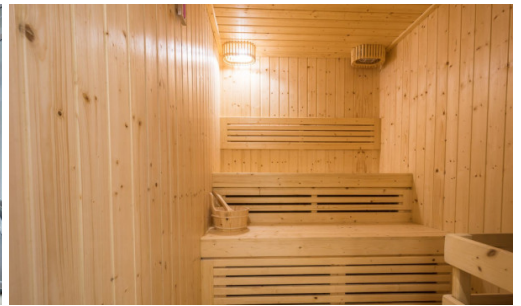

The Orient Jomtien - 1 Bed 1 Bath (6th Floor)

Pattaya, Jomtien, Thailand

Reference: 21890

฿2,990,000

Condo