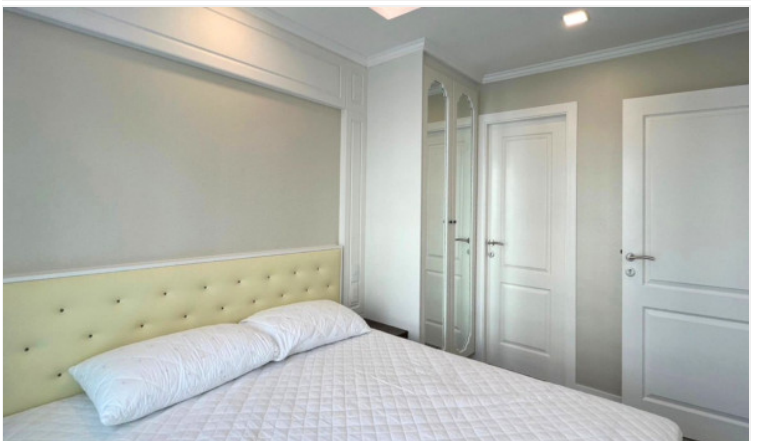

1 Bed Condo

Pattaya, Jomtien, Thailand

Reference: 21890

฿2,990,000

1 Bedrooms

1 Bathrooms

Condo

Property Description

The Orient Resort and Spa is comprised of three low-rise luxury condominiums developed by Matrix, offering a sensory-rich atmosphere against a backdrop of colonial-inspired design. It is located in the heart of Jomtien, close to the new Jomtien Second Road and about 1,500 meters from Sukhumvit Road. The condominium offers a good living with amenities such as fully fitted units, swimming pool, gym, sauna, and security system. This unit is for sale in Thai name.

Photo Gallery

Property Details

- **Property Type:** Condo
- **Location:** Pattaya, Jomtien, Thailand
- **Internal Area:** 35m²
- **Land Area:** 0m²
- **Price:** ฿2,990,000
- **Bedrooms:** 1
- **Bathrooms:** 1