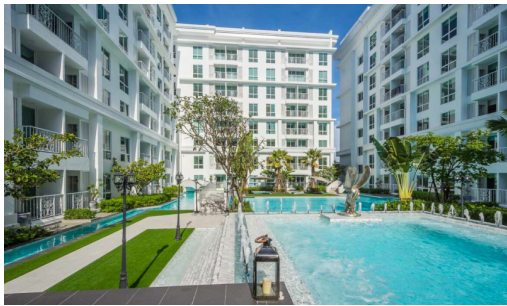

The Orient Jomtien - 1 Bed 1 Bath (6th Floor)

Pattaya, Jomtien, Thailand

Reference: 21890

฿2,990,000

1 Bedrooms