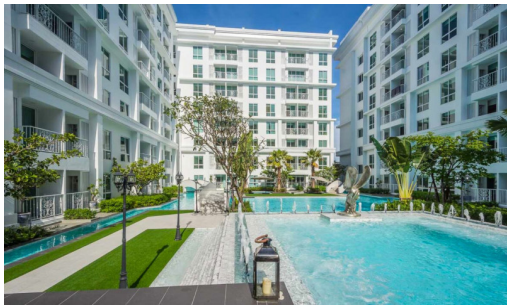

The Orient Jomtien - 1 Bed 1 Bath (6th Floor)

Pattaya, Jomtien, Thailand

Reference: 21890

฿2,990,000

1 Bedrooms

1 Bathrooms

Condo

Property Description

The Orient Resort and Spa is comprised of three low-rise luxury condominiums developed by Matrix, offering a sensory-rich atmosphere against a backdrop of colonial-inspired design. It is located in the heart of Jomtien, close to the new Jomtien Second Road and about 1,500 meters from Sukhumvit Road. The condominium offers a good living with amenities such as fully fitted units, swimming pool, gym, sauna, and security system. This unit is for sale in Thai name.

Photo Gallery

Property Details

- **Property Type:** Condo
- **Location:** Pattaya, Jomtien, Thailand
- **Internal Area:** 35m²
- **Land Area:** 0m²
- **Price:** ฿2,990,000
- **Bedrooms:** 1
- **Bathrooms:** 1

Property Features

- Security
- Gym
- Jacuzzi
- Sauna
- Swimming Pool
- Air Conditioning
- Balcony
- Car Park
- Electricity
- Lift

Location