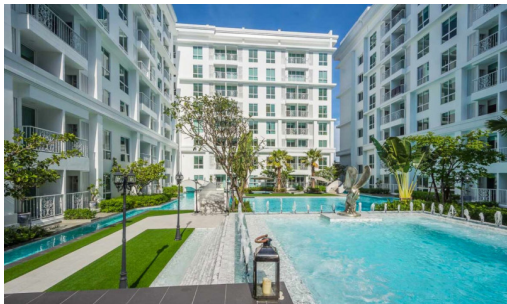

The Orient Jomtien - 1 Bed 1 Bath (6th Floor)

Pattaya, Jomtien, Thailand

Reference: 21890

฿2,990,000

1 Bedrooms