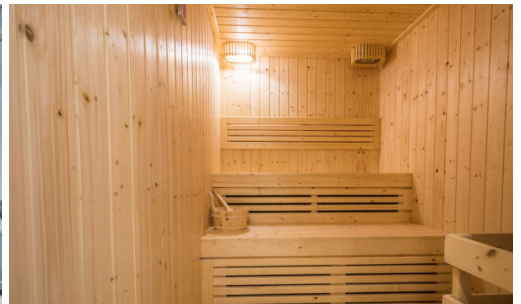

The Orient Jomtien - 1 Bed 1 Bath (6th Floor)

Pattaya, Jomtien, Thailand

Reference: 21890

฿2,990,000

Condo