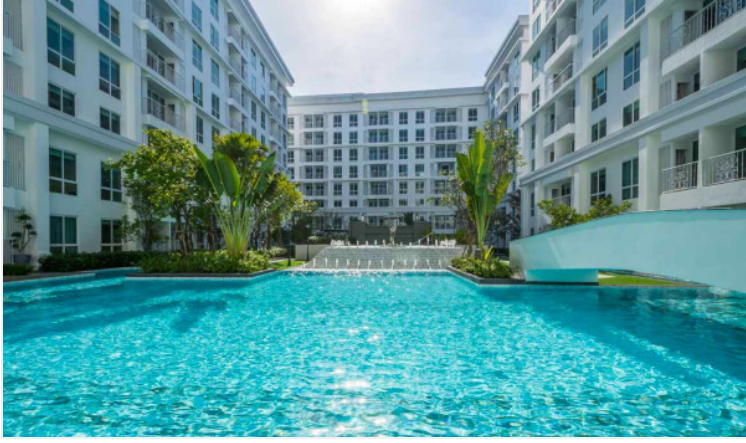

The Orient Jomtien - 1 Bed 1 Bath (6th Floor)

Pattaya, Jomtien, Thailand

Reference: 21890

฿2,990,000

1 Bedrooms

1 Bathrooms

Condo

Property Description

The Orient Resort and Spa is comprised of three low-rise luxury condominiums developed by Matrix, offering a sensory-rich atmosphere against a backdrop of colonial-inspired design. It is located in the heart of Jomtien, close to the new Jomtien Second Road and about 1,500 meters from Sukhumvit Road. The condominium offers a good living with amenities such as fully fitted units, swimming pool, gym, sauna, and security system. This unit is for sale in Thai name.

Photo Gallery

Property Details

- **Property Type:** Condo
- **Location:** Pattaya, Jomtien, Thailand
- **Internal Area:** 35m²
- **Land Area:** 0m²
- **Price:** ฿2,990,000
- **Bedrooms:** 1
- **Bathrooms:** 1