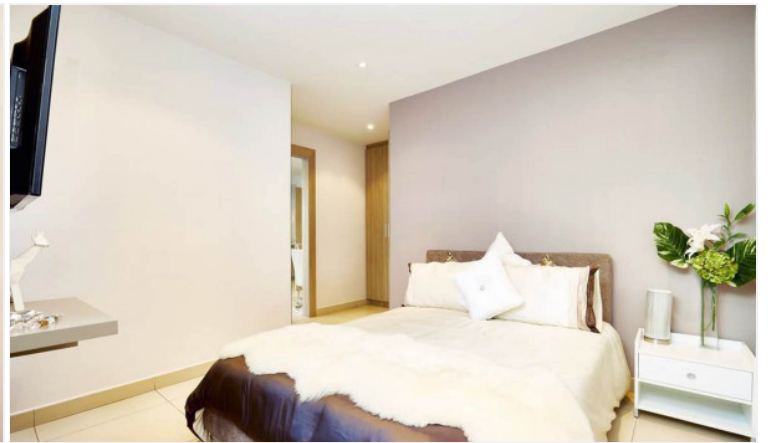

The Jewel is a modern mid-rise condominium with a total of 121 units across 15 floors, located on Pratamnak hill. Mixing of 1-bedroom and 2-bedroom types, including stunning corner units and penthouses. Its design combines a perfect balance between the traditional and modern, focusing on earth tones decoration matching with luxury fixtures. The project provides all facilities on the 14th floor, including an infinity-edge swimming pool, a fully-equipped gym, and a sauna.

Photo Gallery

Property Details

- **Property Type:** Condo
- **Location:** Pattaya, Bang Lamung, Thailand
- **Internal Area:** 65m²
- **Land Area:** 1848m²
- **Price:** ฿5,720,000
- **Bedrooms:** 2
- **Bathrooms:** 2