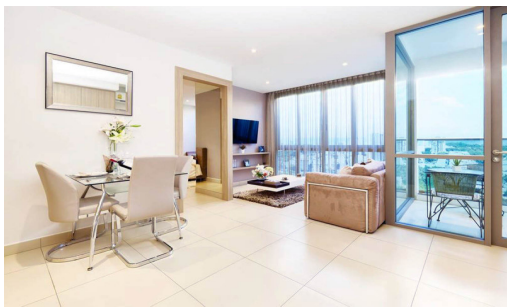

The Jewel Pratumnak 2BR/2BA Condo for Sale

Pattaya, Bang Lamung, Thailand

Reference: 9794

฿5,720,000

2 Bedrooms