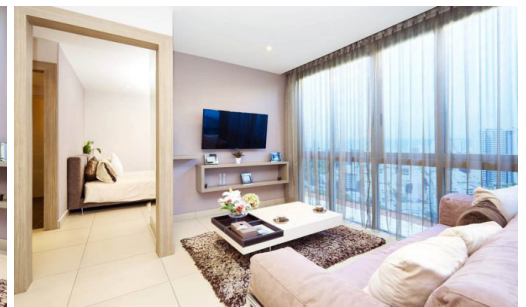

The Jewel Pratumnak 2BR/2BA Condo for Sale

Pattaya, Bang Lamung, Thailand

Reference: 9794

฿5,720,000

2 Bedrooms

2 Bathrooms

Condo

Property Description

The Jewel is a modern mid-rise condominium with a total of 121 units across 15 floors, located on Pratamnak hill. Mixing of 1-bedroom and 2-bedroom types, including stunning corner units and penthouses. Its design combines a perfect balance between the traditional and modern, focusing on earth tones decoration matching with luxury fixtures. The project provides all facilities on the 14th floor, including an infinity-edge swimming pool, a fully-equipped gym, and a sauna.

Photo Gallery

Property Details

- **Property Type:** Condo
- **Location:** Pattaya, Bang Lamung, Thailand
- **Internal Area:** 65m²
- **Land Area:** 1848m²
- **Price:** ฿5,720,000
- **Bedrooms:** 2
- **Bathrooms:** 2