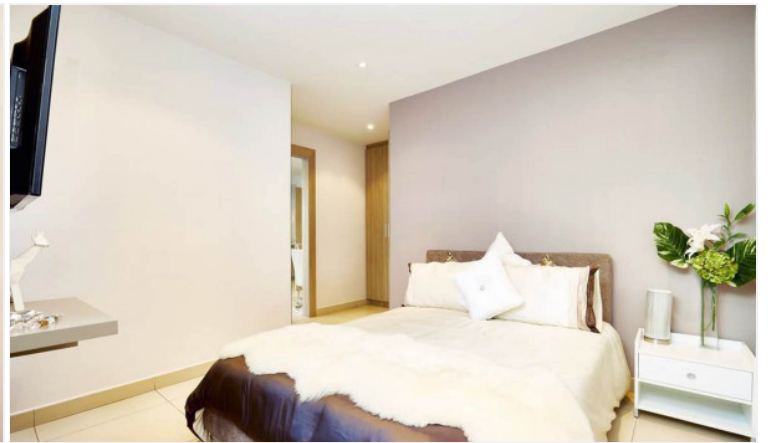

The Jewel Pratumnak 2BR/2BA Condo for Sale

Pattaya, Bang Lamung, Thailand

Reference: 9794

฿5,720,000

2 Bedrooms

2 Bathrooms

Condo

Property Description

The Jewel is a modern mid-rise condominium with a total of 121 units across 15 floors, located on Pratamnak hill. Mixing of 1-bedroom and 2-bedroom types, including stunning corner units and penthouses. Its design combines a perfect balance between the traditional and modern, focusing on earth tones decoration matching with luxury fixtures. The project provides all facilities on the 14th floor, including an infinity-edge swimming pool, a fully-equipped gym, and a sauna.

Photo Gallery

Property Details

- **Property Type:** Condo
- **Location:** Pattaya, Bang Lamung, Thailand
- **Internal Area:** 65m²
- **Land Area:** 1848m²
- **Price:** ฿5,720,000
- **Bedrooms:** 2
- **Bathrooms:** 2