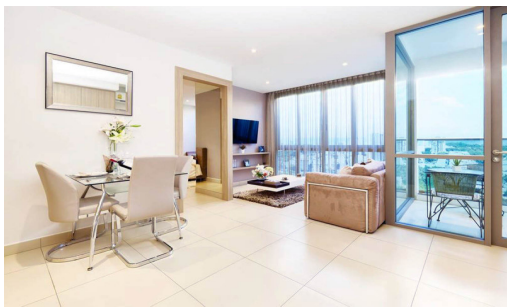

The Jewel Pratumnak 2BR/2BA Condo for Sale

Pattaya, Bang Lamung, Thailand

Reference: 9794

฿5,720,000

2 Bedrooms

2 Bathrooms

Condo

Property Description

The Jewel is a modern mid-rise condominium with a total of 121 units across 15 floors, located on Pratamnak hill. Mixing of 1-bedroom and 2-bedroom types, including stunning corner units and penthouses. Its design combines a perfect balance between the traditional and modern, focusing on earth tones decoration matching with luxury fixtures. The project provides all facilities on the 14th floor, including an infinity-edge swimming pool, a fully-equipped gym, and a sauna.

Photo Gallery

Property Details

- **Property Type:** Condo
- **Location:** Pattaya, Bang Lamung, Thailand
- **Internal Area:** 65m²
- **Land Area:** 1848m²
- **Price:** ฿5,720,000
- **Bedrooms:** 2
- **Bathrooms:** 2