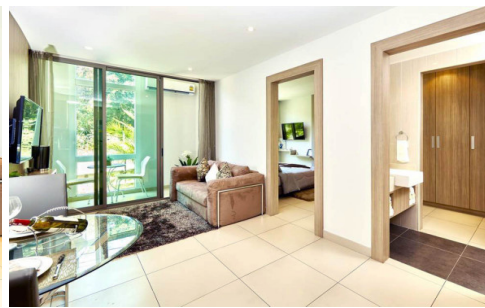

The Jewel Pratumnak - 1 Bed 1 Bath

Pattaya, Bang Lamung, Thailand

Reference: 9756

฿4,400,000

1 Bedrooms

1 Bathrooms

Condo

Property Description

The Jewel is a modern mid-rise condominium with a total of 121 units across 15 floors, located on Pratamnak hill. Mixing of 1-bedroom and 2-bedroom types, including stunning corner units and penthouses. Its design combines a perfect balance between the traditional and modern, focusing on earth tones decoration matching with luxury fixtures. The project provides all facilities on the 14th floor, including an infinity-edge swimming pool, a fully-equipped gym, and a sauna.

Photo Gallery

Property Details

- **Property Type:** Condo
- **Location:** Pattaya, Bang Lamung, Thailand
- **Internal Area:** 40m²
- **Land Area:** 1848m²
- **Price:** ฿4,400,000
- **Bedrooms:** 1
- **Bathrooms:** 1