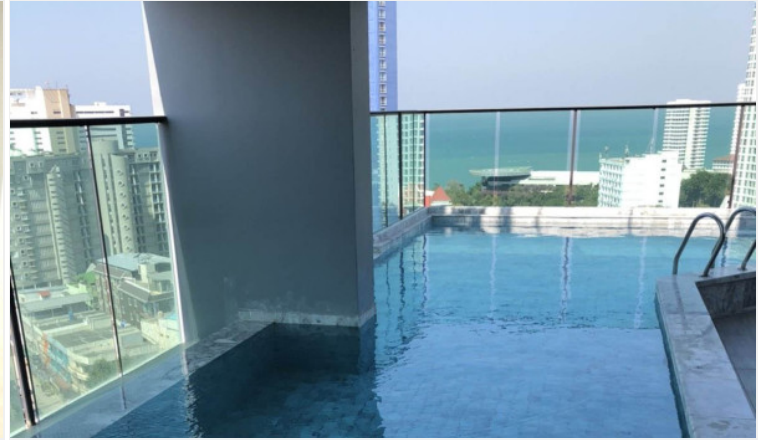

The Jewel is a modern mid-rise condominium with a total of 121 units across 15 floors, located on Pratamnak hill. Mixing of 1-bedroom and 2-bedroom types, including stunning corner units and penthouses. Its design combines a perfect balance between the traditional and modern, focusing on earth tones decoration matching with luxury fixtures. The project provides all facilities on the 14th floor, including an infinity-edge swimming pool, a fully-equipped gym, and a sauna.

Photo Gallery

Property Details

- **Property Type:** Condo
- **Location:** Pattaya, Bang Lamung, Thailand
- **Internal Area:** 40m²
- **Land Area:** 1848m²
- **Price:** ฿4,400,000
- **Bedrooms:** 1
- **Bathrooms:** 1

Property Features

- Security
- Gym
- Sauna
- Swimming Pool

Location