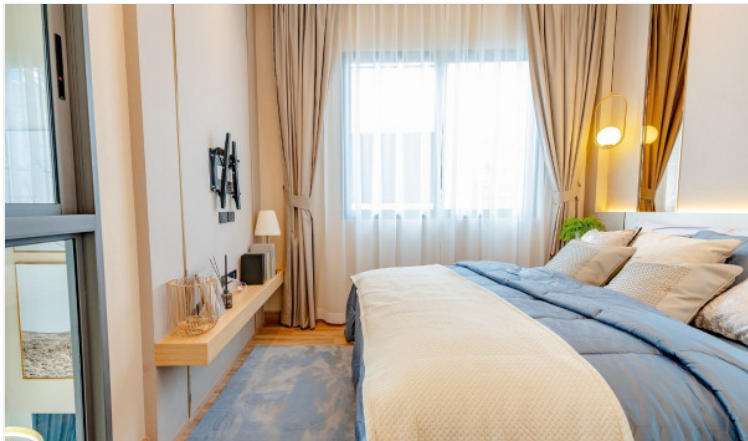

Property Description

Single house in type of Pool Villa “Modern Luxury New Iconic Architecture” style designed to meet all dimensions of your unlimited needs. Living in private, only 18 units on an area of more than 5 Rais. A smart home system inside the house, allows you to control various systems inside the house by your fingertips. The “Pride” type is a new concept house, unique from an old pattern in order to a new lifestyle of private living. Expand the area connecting to nature from the inside out with the L-SHAPE house. The project is located in the potential location of Pattaya City, near the market, shopping center, and international schools. Access in many ways from Pattaya City and the new motorway which you can easily go to all destinations including tourist spots in and out of Pattaya city.

Photo Gallery