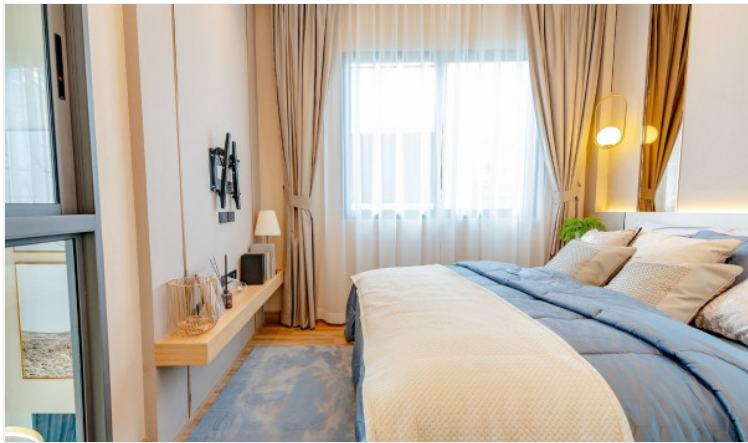

Property Description

Single house in type of Pool Villa “Modern Luxury New Iconic Architecture” style designed to meet all dimensions of your unlimited needs. Living in private, only 18 units on an area of more than 5 Rais. A smart home system inside the house, allows you to control various systems inside the house by your fingertips. The “Pride” type is a new concept house, unique from an old pattern in order to a new lifestyle of private living. Expand the area connecting to nature from the inside out with the L-SHAPE house. The project is located in the potential location of Pattaya City, near the market, shopping center, and international schools. Access in many ways from Pattaya City and the new motorway which you can easily go to all destinations including tourist spots in and out of Pattaya city.

Photo Gallery