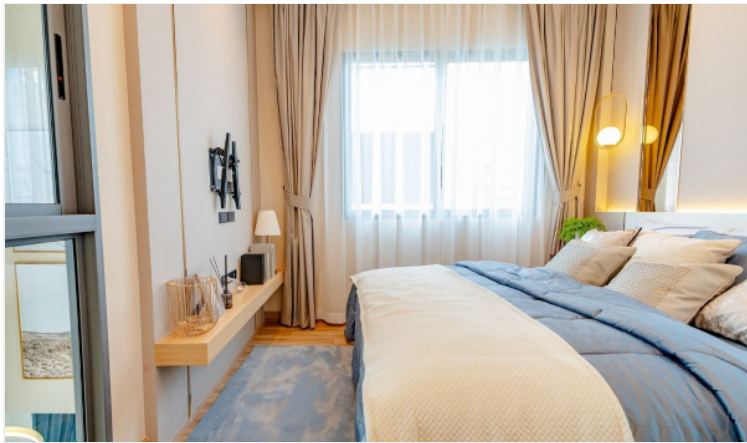

Property Description

Single house in type of Pool Villa “Modern Luxury New Iconic Architecture” style designed to meet all dimensions of your unlimited needs. Living in private, only 18 units on an area of more than 5 Rais. A smart home system inside the house, allows you to control various systems inside the house by your fingertips. The “Pride” type is a new concept house, unique from an old pattern in order to a new lifestyle of private living. Expand the area connecting to nature from the inside out with the L-SHAPE house. The project is located in the potential location of Pattaya City, near the market, shopping center, and international schools. Access in many ways from Pattaya City and the new motorway which you can easily go to all destinations including tourist spots in and out of Pattaya city.

Photo Gallery