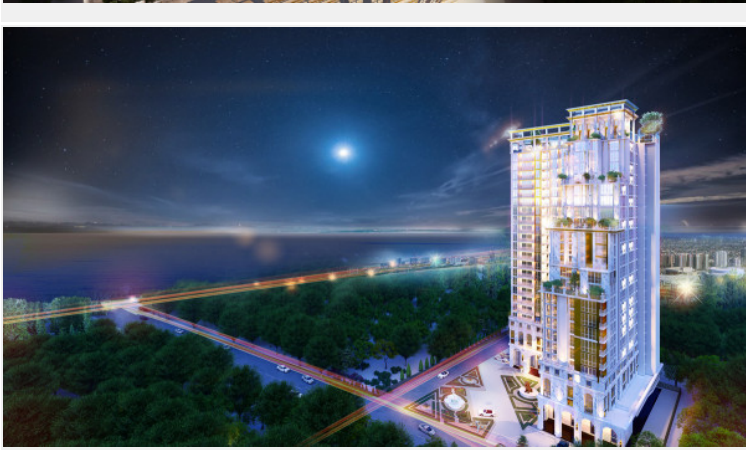

The Empire - Studio Sea View

Pattaya, Jomtien, Thailand

Reference: 4735

฿2,550,000

0 Bedrooms

1 Bathrooms

Condo

Property Description

A luxurious high rise, multi-complex condominium with classic design developed by Matrix which is located in a good area at soi Wat Bun Kanchana, Jomtien. A variety of amenities is created and provided to comfort of its residents, including an infinity swimming pool on the rooftop, lounge bar, sundecks, sauna room, fitness center, 24-hour reception desk, children's area.

Photo Gallery

Property Details

- **Property Type:** Condo
- **Location:** Pattaya, Jomtien, Thailand
- **Internal Area:** 23.5m²
- **Land Area:** 1m²
- **Price:** ฿2,550,000
- **Bedrooms:** 0
- **Bathrooms:** 1