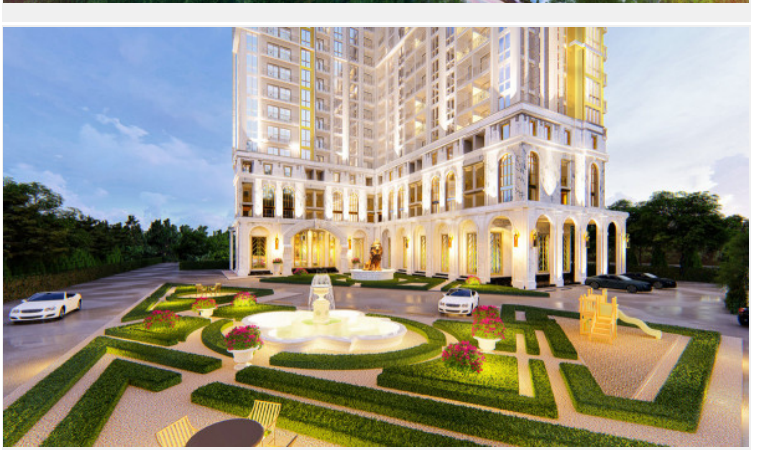

# The Empire - Studio Sea View

Pattaya, Jomtien, Thailand

Reference: 4735

# Property Description

---

A luxurious high rise, multi-complex condominium with classic design developed by Matrix which is located in a good area at soi Wat Bun Kanchana, Jomtien. A variety of amenities is created and provided to comfort of its residents, including an infinity swimming pool on the rooftop, lounge bar, sundecks, sauna room, fitness center, 24-hour reception desk, children's area.

# Photo Gallery

---