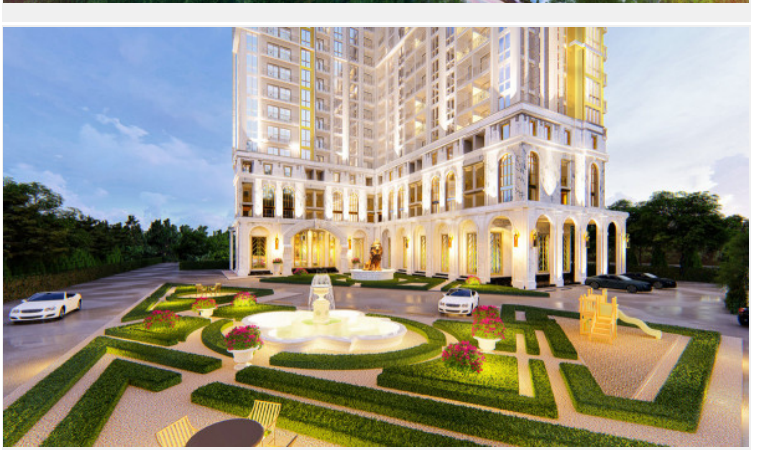

The Empire - Studio Sea View

Pattaya, Jomtien, Thailand

Reference: 4735

฿2,550,000

0 Bedrooms

1 Bathrooms

Condo

Property Description

A luxurious high rise, multi-complex condominium with classic design developed by Matrix which is located in a good area at soi Wat Bun Kanchana, Jomtien. A variety of amenities is created and provided to comfort of its residents, including an infinity swimming pool on the rooftop, lounge bar, sundecks, sauna room, fitness center, 24-hour reception desk, children's area.

Photo Gallery

Property Details

- **Property Type:** Condo
- **Location:** Pattaya, Jomtien, Thailand
- **Internal Area:** 23.5m²
- **Land Area:** 1m²
- **Price:** ฿2,550,000
- **Bedrooms:** 0
- **Bathrooms:** 1