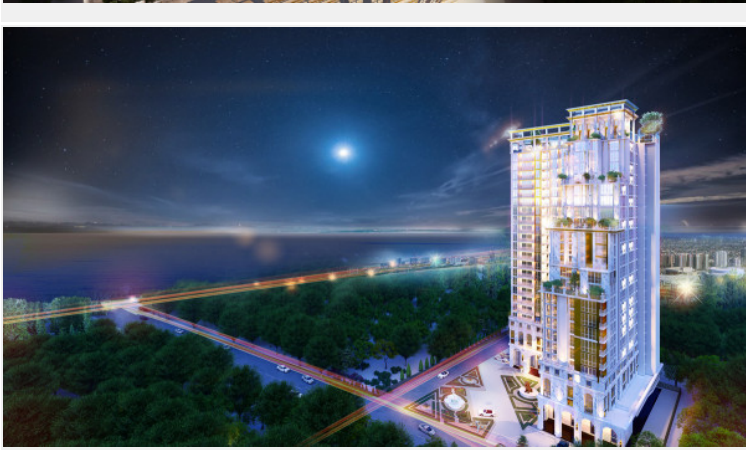

# The Empire - Studio Sea View

Pattaya, Jomtien, Thailand

Reference: 4735

# Property Description

---

A luxurious high rise, multi-complex condominium with classic design developed by Matrix which is located in a good area at soi Wat Bun Kanchana, Jomtien. A variety of amenities is created and provided to comfort of its residents, including an infinity swimming pool on the rooftop, lounge bar, sundecks, sauna room, fitness center, 24-hour reception desk, children's area.

# Photo Gallery

---