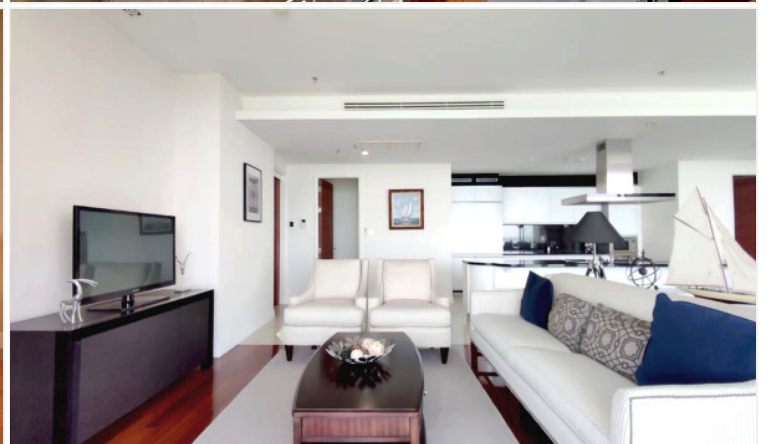

# Property Description

The Cove is an ultra-luxurious beachfront condominium, located in Na Klua, on Wong Amat Beach which is a prime location surrounded by entertainment venues and marine scenery. Consisting of 17 floors and 100 units offering high-end facilities, including an infinity swimming pool in front of the beach, sauna, gym, children's play room, clubhouse, and others.

# Photo Gallery