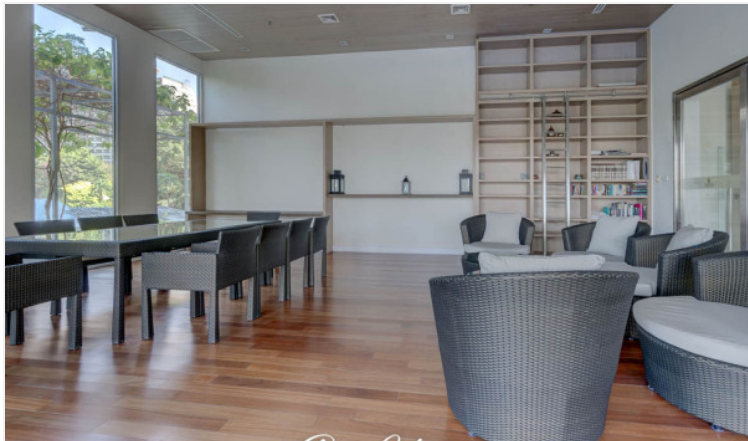

# Property Description

The Cove is an ultra-luxurious beachfront condominium, located in Na Klua, on Wong Amat Beach which is a prime location surrounded by entertainment venues and marine scenery. Consisting of 17 floors and 100 units offering high-end facilities, including an infinity swimming pool in front of the beach, sauna, gym, children's play room, clubhouse, and others.

# Photo Gallery