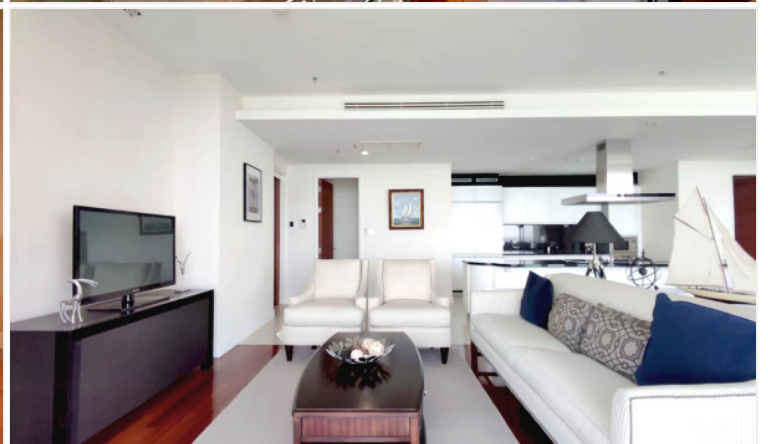

The Cove - 3 bed 3 bath, Sea View with Private Jacuzzi

Pattaya, Na Kluea, Thailand

Reference: 5538

฿32,820,000

3 Bedrooms

3 Bathrooms

Condo

Property Description

The Cove is an ultra-luxurious beachfront condominium, located in Na Klua, on Wong Amat Beach which is a prime location surrounded by entertainment venues and marine scenery. Consisting of 17 floors and 100 units offering high-end facilities, including an infinity swimming pool in front of the beach, sauna, gym, children's play room, clubhouse, and others.

Photo Gallery

Property Details

- **Property Type:** Condo
- **Location:** Pattaya, Na Kluea, Thailand
- **Internal Area:** 237.89m²
- **Land Area:** 0m²
- **Price:** **฿32,820,000**
- **Bedrooms:** 3
- **Bathrooms:** 3