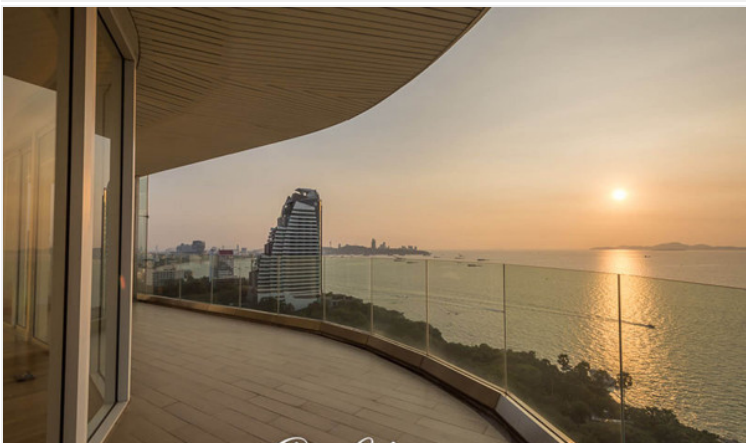

# Property Description

The Cove is an ultra-luxurious beachfront condominium, located in Na Klua, on Wong Amat Beach which is a prime location surrounded by entertainment venues and marine scenery. Consisting of 17 floors and 100 units offering high-end facilities, including an infinity swimming pool in front of the beach, sauna, gym, children's play room, clubhouse, and others.

# Photo Gallery