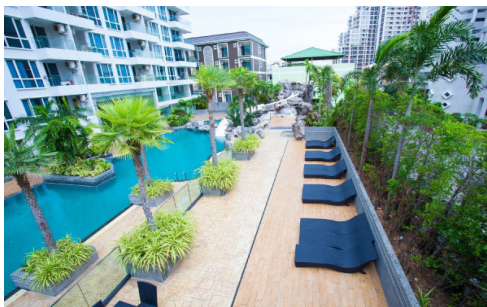

The Cliff - 2 bed 2 Bath Sea View (11th floor)

Pattaya, Pratamnak, Thailand

Reference: 11677

฿7,700,000

2 Bedrooms

2 Bathrooms

Condo