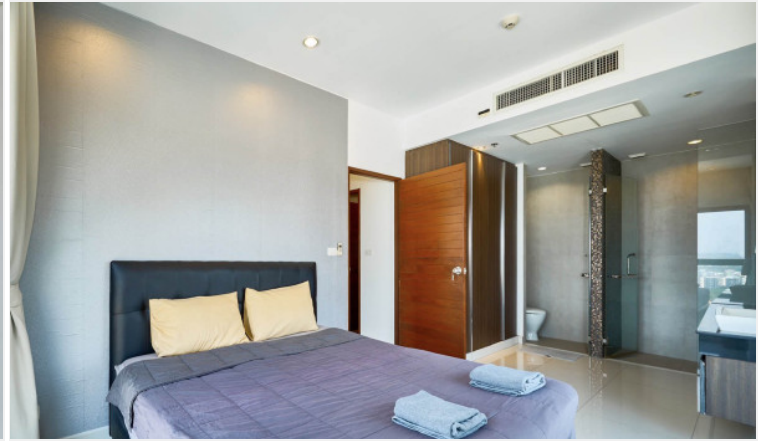

The Axis - 2 Bed 2 Bath Sea View and City View (12th floor)

Pattaya, Bang Lamung, Thailand

Reference: 11367

฿4,200,000

2 Bedrooms

2 Bathrooms

Condo

Property Description

Photo Gallery

Property Details

- **Property Type:** Condo
- **Location:** Pattaya, Bang Lamung, Thailand
- **Internal Area:** 60.94m²
- **Land Area:** 61m²
- **Price:** ฿4,200,000
- **Bedrooms:** 2
- **Bathrooms:** 2