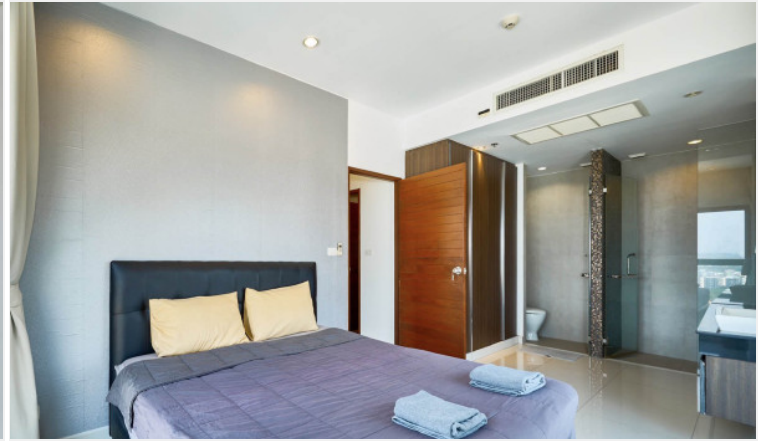

The Axis - 2 Bed 2 Bath Sea View and City View (12th floor)

Pattaya, South Pattaya, Thailand

Reference: 11367

฿4,200,000

2 Bedrooms

2 Bathrooms

Condo

Property Description

Photo Gallery

Property Details

- **Property Type:** Condo
- **Location:** Pattaya, South Pattaya, Thailand
- **Internal Area:** 60.94m²
- **Land Area:** 0m²
- **Price:** ฿4,200,000
- **Bedrooms:** 2
- **Bathrooms:** 2