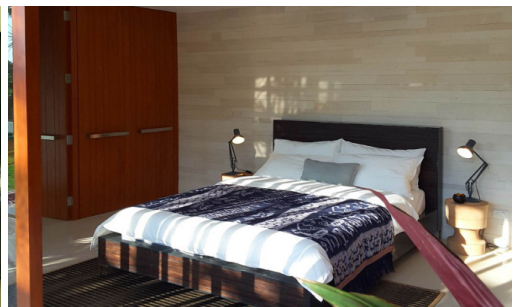

Sunplay Bangsaray Villas - Suma 2 - 2 Bed 2 Bath with Private Pool

Pattaya, Bang Saray, Thailand

Reference: 11785

฿23,360,000

2 Bedrooms

2 Bathrooms

Villa

Property Description

Sunplay Bangsaray Villas are the **"Off-plan"** project, designed under the concept to compliment the natural surroundings. Featuring a private pool, steps away from your bedroom, a second terrace perfect for your weekend BBQ, and extensive living areas that open up on 2 sides, the result is a blurred distinction between indoor and outdoor spaces. The extensive gardens create the feeling of always being present in nature wherever you are in the villa.