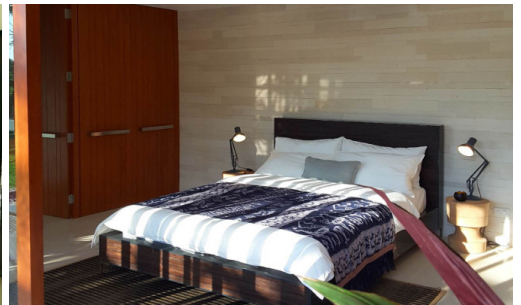

Sunplay Bangsaray Villas - Suma 2 - 2 Bed 2 Bath with Private Pool

Pattaya, Bang Saray, Thailand

Reference: 11785

฿23,360,000

2 Bedrooms

2 Bathrooms

Villa

Property Description

Sunplay Bangsaray Villas are the **"Off-plan"** project, designed under the concept to compliment the natural surroundings. Featuring a private pool, steps away from your bedroom, a second terrace perfect for your weekend BBQ, and extensive living areas that open up on 2 sides, the result is a blurred distinction between indoor and outdoor spaces. The extensive gardens create the feeling of always being present in nature wherever you are in the villa.