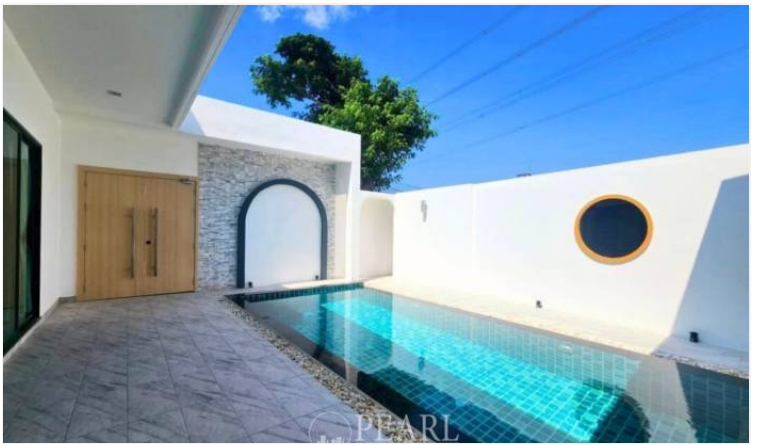

# Single House With Private Swimming Pool - 3 Bed 4 Bath

Pattaya, East Pattaya, Thailand  
Reference: 6322

# Property Description

This beautiful villa is located in East Pattaya area. Just short drive to motorway 7 and International School, 15 minutes to Jomtien Beach. This house is sitting on a plot of land of 376 Sq.m (94 Sq.wah) offering 210 Sqm. of living space. Consists of 5 bedrooms and 6 bathrooms. It comes fully furnished with living area, kitchen, dining area and carpark.

# Photo Gallery