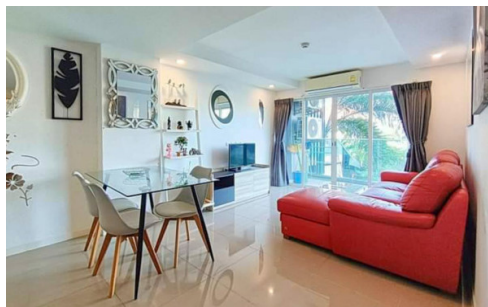

Sea Saran - 1 Bed 1 Bath (1st Floor)

Pattaya, Bang Saray, Thailand

Reference: 20467

฿2,500,000

1 Bedrooms

1 Bathrooms

Condo

Property Description

The project is strategically located only 3 minutes from the amazing Bang Saray beach including Preecha, some of the top seafood restaurants in town. Condo offers amazing views over the cityscape of Bang Saray including traditional Thai Temples. You will reach Pattaya within a 30 minute drive and U-Tapao International airports it's only 25 minutes. This beautiful 1 bedroom, 1 bathroom unit is situated on the 1st floor with garden view, offering 54 Sqm. of living space. It comes fully furnished with European kitchen, a dining area, and living area. Sea Saran features a large rooftop infinity-edge swimming pool on the 8th floor and a fitness center.

Photo Gallery

Property Details

- **Property Type:** Condo
- **Location:** Pattaya, Bang Saray, Thailand
- **Internal Area:** 54m²
- **Land Area:** 0m²
- **Price:** ฿2,500,000
- **Bedrooms:** 1
- **Bathrooms:** 1