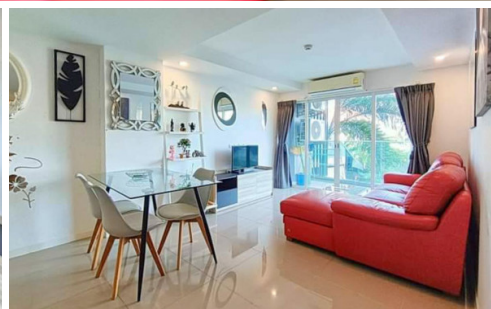

1 Bathrooms