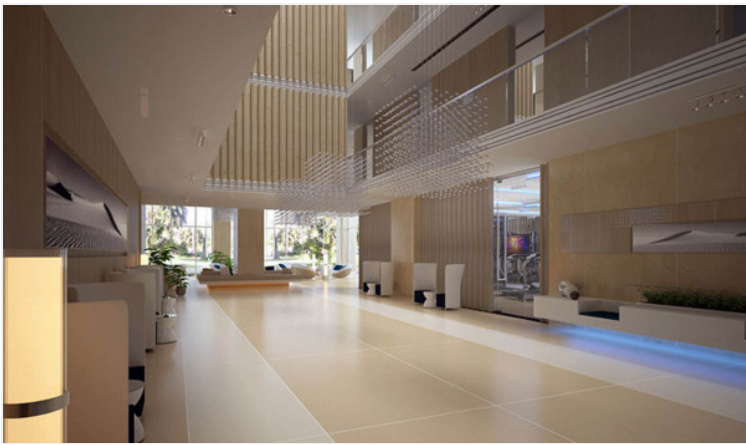

Property Description

Sands Condominium is a luxurious high-rise condominium that truly gives you the tranquility feeling. The project is designed and decorated in a Modern Contemporary style. Its location is very close to Pratumnak Beach just 150 meters away. Enjoy the scenery of the sea from the window of every room, and a range of facilities within the project including a sky swimming pool, fitness, and sauna.

Photo Gallery