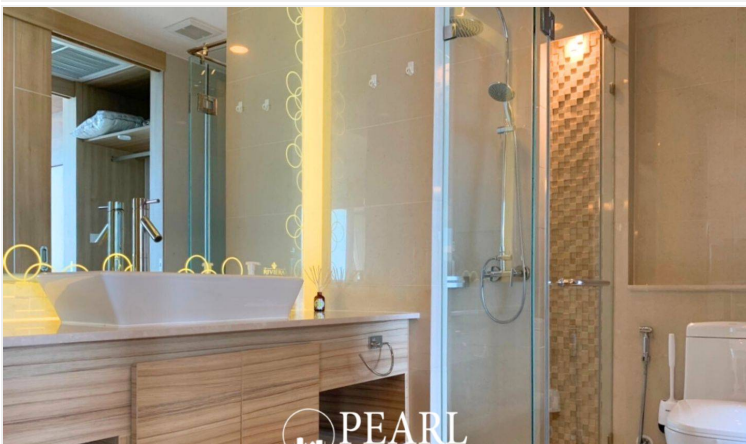

Riviera Wongamat - 2 Bed 2 Bath With Sea View

Pattaya, Bang Lamung, Thailand
Reference: 6665

฿12,990,000

2 Bedrooms

2 Bathrooms

Condo

Property Description

The Riviera Wongamat is a luxury high-rise condominium located in Naklua-Wongamat, North Pattaya. The two tall towers reflect excitement, glamour, and prestige whilst boasting world-class facilities and commanding views of Pattaya finest's beachfront. This 2 bedrooms and 2 bathrooms unit with sea view, offering 85.16 square meters. It comes fully furnished with modern kitchen, dining area and living area. Facilities from the project including an infinity-edge swimming pool, sky jacuzzi, rooftop garden, kid's club, fitness room with sky views, recreation area. This unit is for sale in Thai name ownership

Photo Gallery

Property Details

- **Property Type:** Condo
- **Location:** Pattaya, Bang Lamung, Thailand
- **Internal Area:** 85.16m²
- **Land Area:** 85m²
- **Price:** ฿12,990,000
- **Bedrooms:** 2
- **Bathrooms:** 2