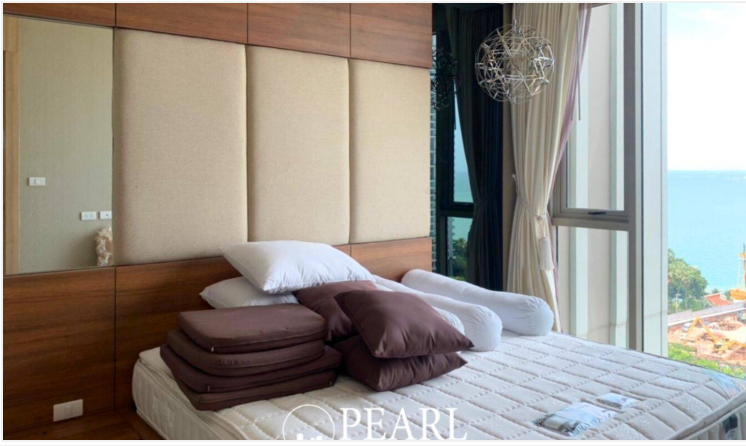

Riviera Wongamat - 2 Bed 2 Bath With Sea View

Pattaya, Bang Lamung, Thailand
Reference: 6665

฿12,990,000

2 Bedrooms

2 Bathrooms

Condo

Property Description

The Riviera Wongamat is a luxury high-rise condominium located in Naklua-Wongamat, North Pattaya. The two tall towers reflect excitement, glamour, and prestige whilst boasting world-class facilities and commanding views of Pattaya finest's beachfront. This 2 bedrooms and 2 bathrooms unit with sea view, offering 85.16 square meters. It comes fully furnished with modern kitchen, dining area and living area. Facilities from the project including an infinity-edge swimming pool, sky jacuzzi, rooftop garden, kid's club, fitness room with sky views, recreation area. This unit is for sale in Thai name ownership

Photo Gallery

Property Details

- **Property Type:** Condo
- **Location:** Pattaya, Bang Lamung, Thailand
- **Internal Area:** 85.16m²
- **Land Area:** 85m²
- **Price:** ฿12,990,000
- **Bedrooms:** 2
- **Bathrooms:** 2