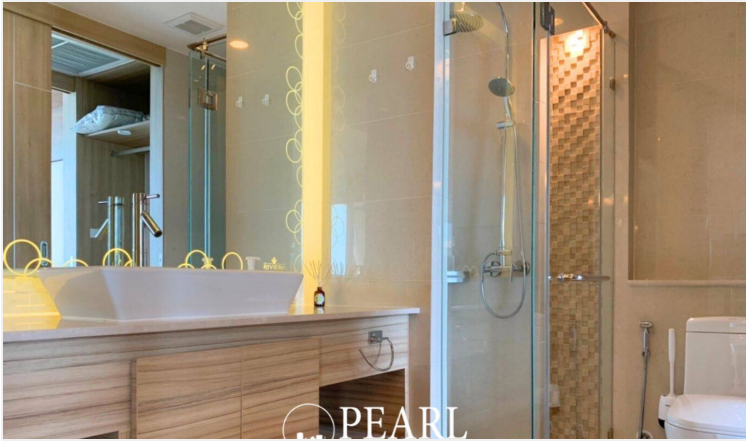

Riviera Wongamat - 2 Bed 2 Bath With Sea View

Pattaya, Bang Lamung, Thailand
Reference: 6665

฿12,990,000

2 Bedrooms

2 Bathrooms

Condo

Property Description

The Riviera Wongamat is a luxury high-rise condominium located in Naklua-Wongamat, North Pattaya. The two tall towers reflect excitement, glamour, and prestige whilst boasting world-class facilities and commanding views of Pattaya finest's beachfront. This 2 bedrooms and 2 bathrooms unit with sea view, offering 85.16 square meters. It comes fully furnished with modern kitchen, dining area and living area. Facilities from the project including an infinity-edge swimming pool, sky jacuzzi, rooftop garden, kid's club, fitness room with sky views, recreation area. This unit is for sale in Thai name ownership

Photo Gallery

Property Details

- **Property Type:** Condo
- **Location:** Pattaya, Bang Lamung, Thailand
- **Internal Area:** 85.16m²
- **Land Area:** 85m²
- **Price:** ฿12,990,000
- **Bedrooms:** 2
- **Bathrooms:** 2