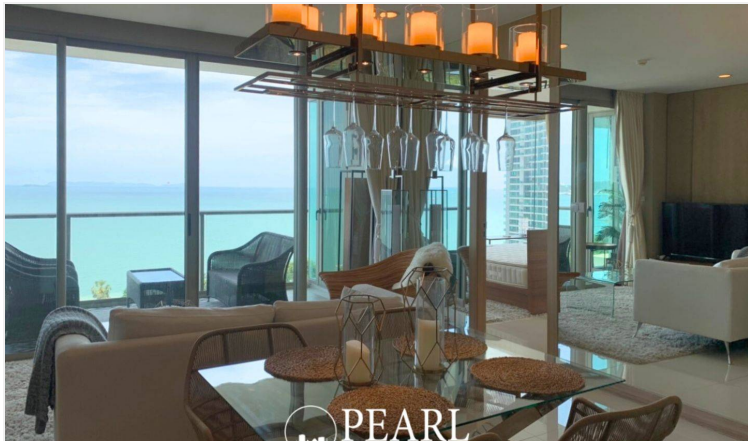

Property Description

The Riviera Wongamat is a luxury high-rise condominium located in Naklua-Wongamat, North Pattaya. The two tall towers reflect excitement, glamour, and prestige whilst boasting world-class facilities and commanding views of Pattaya finest's beachfront. This 2 bedrooms and 2 bathrooms unit with sea view, offering 85.16 square meters. It comes fully furnished with modern kitchen, dining area and living area. Facilities from the project including an infinity-edge swimming pool, sky jacuzzi, rooftop garden, kid's club, fitness room with sky views, recreation area. This unit is for sale in Thai name ownership

Photo Gallery