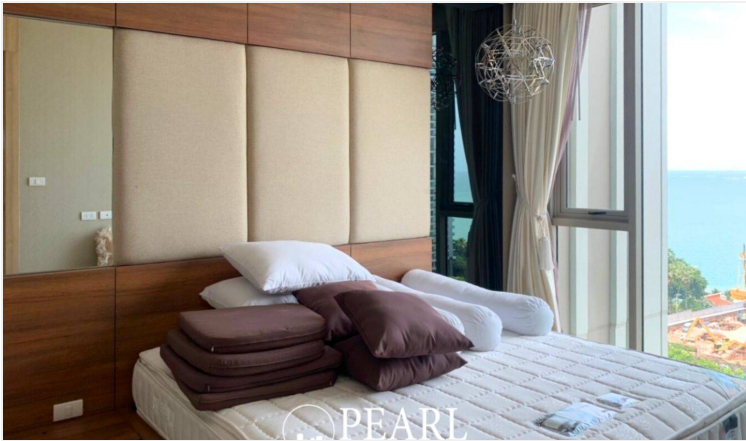

Riviera Wongamat - 2 Bed 2 Bath With Sea View

Pattaya, Bang Lamung, Thailand
Reference: 6665

฿12,990,000

2 Bedrooms

2 Bathrooms

Condo

Property Description

The Riviera Wongamat is a luxury high-rise condominium located in Naklua-Wongamat, North Pattaya. The two tall towers reflect excitement, glamour, and prestige whilst boasting world-class facilities and commanding views of Pattaya finest's beachfront. This 2 bedrooms and 2 bathrooms unit with sea view, offering 85.16 square meters. It comes fully furnished with modern kitchen, dining area and living area. Facilities from the project including an infinity-edge swimming pool, sky jacuzzi, rooftop garden, kid's club, fitness room with sky views, recreation area. This unit is for sale in Thai name ownership

Photo Gallery

Property Details

- **Property Type:** Condo
- **Location:** Pattaya, Bang Lamung, Thailand
- **Internal Area:** 85.16m²
- **Land Area:** 85m²
- **Price:** ฿12,990,000
- **Bedrooms:** 2
- **Bathrooms:** 2