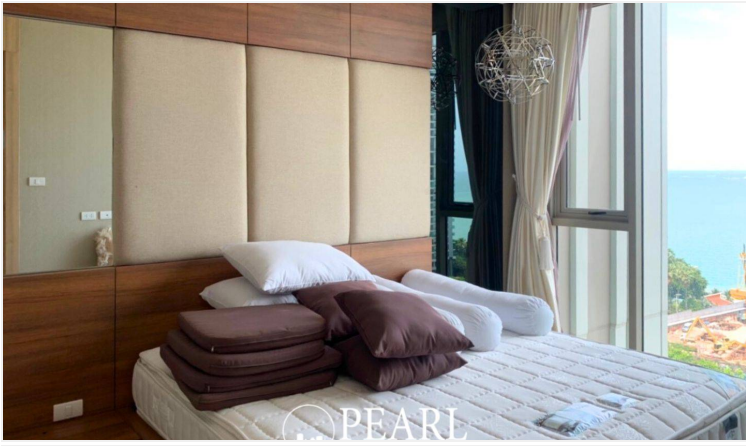

Riviera Wongamat - 2 Bed 2 Bath With Sea View

Pattaya, Bang Lamung, Thailand

Reference: 6665

฿12,900,000

2 Bedrooms

2 Bathrooms

Condo

Property Description

The Riviera Wongamat is a luxury high-rise condominium located in Naklua-Wongamat, North Pattaya. The two tall towers reflect excitement, glamour, and prestige whilst boasting world-class facilities and commanding views of Pattaya finest's beachfront. This 2 bedrooms and 2 bathrooms unit with sea view, offering 85.16 square meters. It comes fully furnished with modern kitchen, dining area and living area. Facilities from the project including an infinity-edge swimming pool, sky jacuzzi, rooftop garden, kid's club, fitness room with sky views, recreation area. This unit is for sale in Thai name ownership

Photo Gallery

Property Details

- **Property Type:** Condo
- **Location:** Pattaya, Bang Lamung, Thailand
- **Internal Area:** 85.16m²
- **Land Area:** 85m²
- **Price:** ฿12,900,000
- **Bedrooms:** 2
- **Bathrooms:** 2