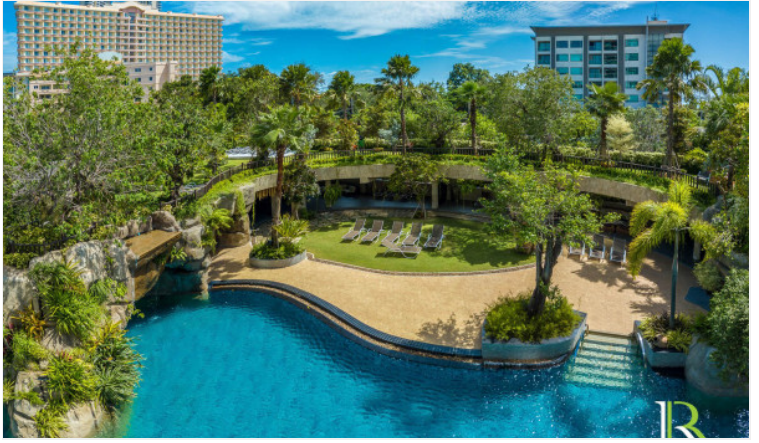

Riviera Wongamat - 1 Bed 1 Bath Sea View (30th floor)

Pattaya, Na Kluea, Thailand
Reference: 12534

฿4,390,000

1 Bedrooms

1 Bathrooms

Condo

Property Description

The Riviera Wongamat is a luxury high-rise condominium located in Pattaya's No.1 address, Wongamat, Naklua. The two tall towers reflect excitement, glamour, and prestige whilst boasting world-class facilities and commanding views of Pattaya finest's beachfront. The project contains a total of 979 units on a land area of over 8 Rais. This unit offers a fully furnished room with a stunning ocean view from your own balcony, coming with facilities from the project including an infinity-edge swimming pool, sky jacuzzi, rooftop garden, kid's club, fitness room with sky views, recreation area, and others.

Photo Gallery

Property Details

- **Property Type:** Condo
- **Location:** Pattaya, Na Kluea, Thailand
- **Internal Area:** 35m²
- **Land Area:** 13106m²
- **Price:** ฿4,390,000
- **Bedrooms:** 1
- **Bathrooms:** 1