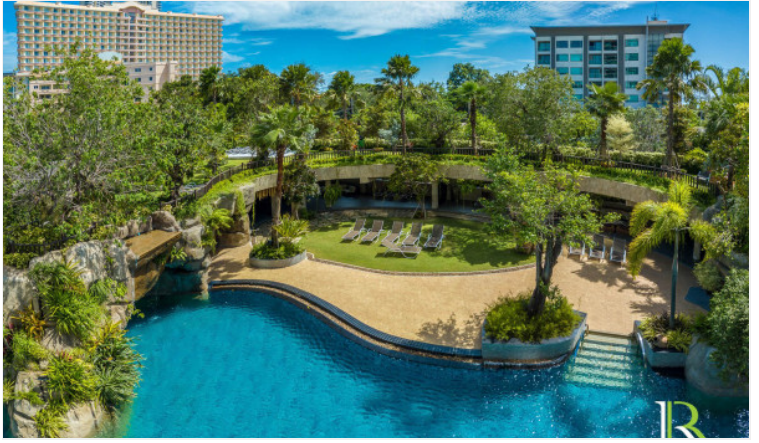

Riviera Wongamat - 1 Bed 1 Bath Sea View (30th floor)

Pattaya, Na Kluea, Thailand

Reference: 12534

฿4,390,000

1 Bedrooms

1 Bathrooms

Condo

Property Description

The Riviera Wongamat is a luxury high-rise condominium located in Pattaya's No.1 address, Wongamat, Naklua. The two tall towers reflect excitement, glamour, and prestige whilst boasting world-class facilities and commanding views of Pattaya finest's beachfront. The project contains a total of 979 units on a land area of over 8 Rais. This unit offers a fully furnished room with a stunning ocean view from your own balcony, coming with facilities from the project including an infinity-edge swimming pool, sky jacuzzi, rooftop garden, kid's club, fitness room with sky views, recreation area, and others.

Photo Gallery

Property Details

- **Property Type:** Condo
- **Location:** Pattaya, Na Kluea, Thailand
- **Internal Area:** 35m²
- **Land Area:** 13106m²
- **Price:** ฿4,390,000
- **Bedrooms:** 1
- **Bathrooms:** 1