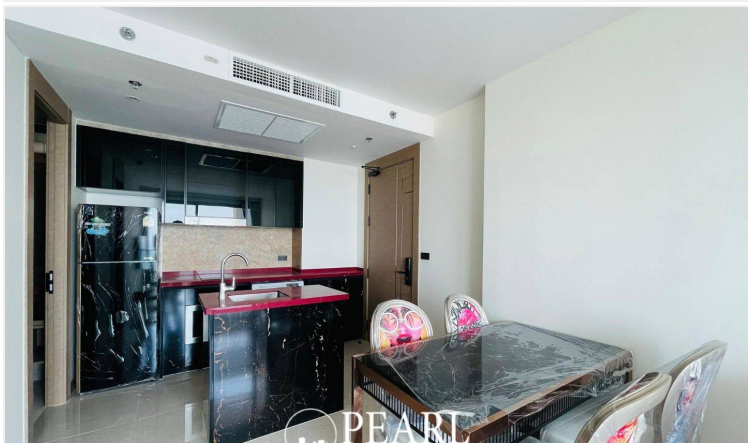

Riviera OceanDrive - 1 Bed 1 Bath With Pattaya Side

Pattaya, Jomtien, Thailand
Reference: 4361

฿8,799,350

1 Bedrooms

1 Bathrooms

Condo

Property Description

The Riviera Ocean Drive showcases a classic and vibrant lifestyle, offering entry into an exclusive and privileged world. Conveniently located on Jomtien 2nd Road, it is close to the heart of Jomtien.

This **fully furnished 1-bedroom, 1-bathroom unit (44 sq.m.)** comes with a **private Jacuzzi** and **stunning sea view**.

Enjoy world-class facilities, including:

- ☐ Floating pavilions with a lotus pond
- ☐ Podium pool with an infinity sea view
- ☐ Sun deck area
- ☐ Clubhouse with a pool table and table tennis
- ☐ Kids club
- ☐ Infinity sky pool
- ☐ Fitness center
- ☐ Lounge area

☐ **Highlight** - A **Sunset Sky Bar on the 43rd floor**, offering breathtaking panoramic views of the ocean at sunset. ☐☐

Don't hesitate! This stunning unit comes with an amazing view. Don't wait—just bring your suitcase and move in

Photo Gallery

Property Details

- **Property Type:** Condo
- **Location:** Pattaya, Jomtien, Thailand
- **Internal Area:** 43.48m²
- **Land Area:** 43m²
- **Price:** ฿8,799,350
- **Bedrooms:** 1
- **Bathrooms:** 1