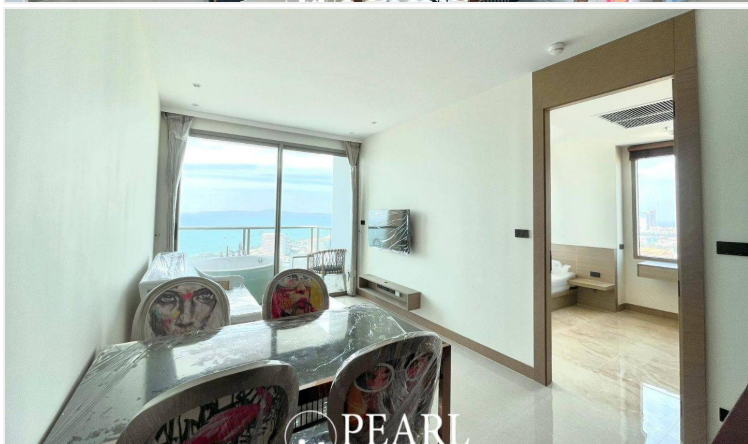

Riviera OceanDrive - 1 Bed 1 Bath With Pattaya Side

Pattaya, Jomtien, Thailand
Reference: 4361

฿8,799,350

1 Bedrooms

1 Bathrooms

Condo

Property Description

The Riviera Ocean Drive showcases a classic and vibrant lifestyle, offering entry into an exclusive and privileged world. Conveniently located on Jomtien 2nd Road, it is close to the heart of Jomtien.

This **fully furnished 1-bedroom, 1-bathroom unit (44 sq.m.)** comes with a **private Jacuzzi** and **stunning sea view**.

Enjoy world-class facilities, including:

- ☐ Floating pavilions with a lotus pond
- ☐ Podium pool with an infinity sea view
- ☐ Sun deck area
- ☐ Clubhouse with a pool table and table tennis
- ☐ Kids club
- ☐ Infinity sky pool
- ☐ Fitness center
- ☐ Lounge area

☐ **Highlight** - A **Sunset Sky Bar on the 43rd floor**, offering breathtaking panoramic views of the ocean at sunset. ☐☐

Don't hesitate! This stunning unit comes with an amazing view. Don't wait—just bring your suitcase and move in

Photo Gallery

Property Details

- **Property Type:** Condo
- **Location:** Pattaya, Jomtien, Thailand
- **Internal Area:** 43.48m²
- **Land Area:** 43m²
- **Price:** **฿8,799,350**
- **Bedrooms:** 1
- **Bathrooms:** 1