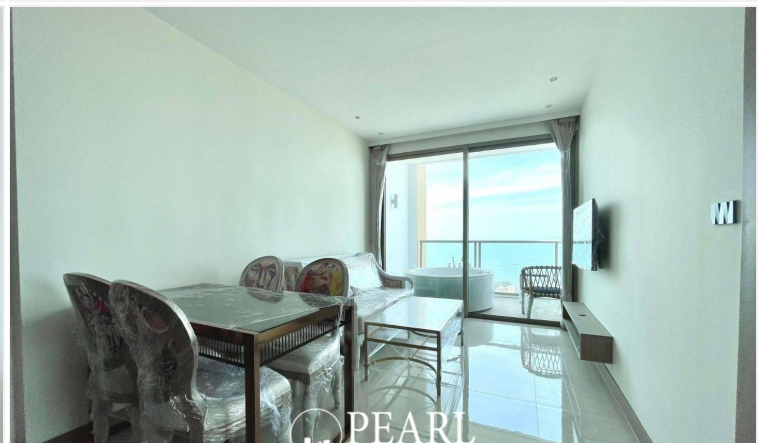

Riviera OceanDrive - 1 Bed 1 Bath With Pattaya Side

Pattaya, Jomtien, Thailand
Reference: 4361

฿8,799,350

1 Bedrooms

1 Bathrooms

Condo

Property Description

The Riviera Ocean Drive showcases a classic and vibrant lifestyle, offering entry into an exclusive and privileged world. Conveniently located on Jomtien 2nd Road, it is close to the heart of Jomtien.

This **fully furnished 1-bedroom, 1-bathroom unit (44 sq.m.)** comes with a **private Jacuzzi** and **stunning sea view**.

Enjoy world-class facilities, including:

- ☐ Floating pavilions with a lotus pond
- ☐ Podium pool with an infinity sea view
- ☐ Sun deck area
- ☐ Clubhouse with a pool table and table tennis
- ☐ Kids club
- ☐ Infinity sky pool
- ☐ Fitness center
- ☐ Lounge area

☐ **Highlight** - A **Sunset Sky Bar on the 43rd floor**, offering breathtaking panoramic views of the ocean at sunset. ☐☐

Don't hesitate! This stunning unit comes with an amazing view. Don't wait—just bring your suitcase and move in

Photo Gallery

Property Details

- **Property Type:** Condo
- **Location:** Pattaya, Jomtien, Thailand
- **Internal Area:** 43.48m²
- **Land Area:** 43m²
- **Price:** ฿8,799,350
- **Bedrooms:** 1
- **Bathrooms:** 1