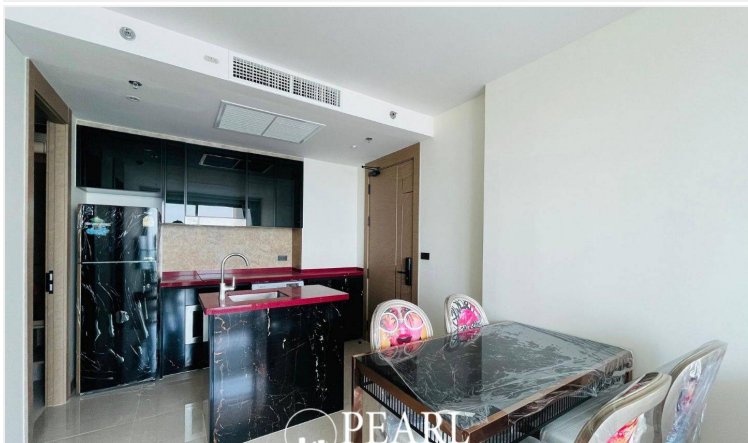

Riviera OceanDrive - 1 Bed 1 Bath With Pattaya Side

Pattaya, Jomtien, Thailand
Reference: 4361

฿8,799,350

1 Bedrooms

1 Bathrooms

Condo

Property Description

The Riviera Ocean Drive showcases a classic and vibrant lifestyle, offering entry into an exclusive and privileged world. Conveniently located on Jomtien 2nd Road, it is close to the heart of Jomtien.

This **fully furnished 1-bedroom, 1-bathroom unit (44 sq.m.)** comes with a **private Jacuzzi** and **stunning sea view**.

Enjoy world-class facilities, including:

- ☐ Floating pavilions with a lotus pond
- ☐ Podium pool with an infinity sea view
- ☐ Sun deck area
- ☐ Clubhouse with a pool table and table tennis
- ☐ Kids club
- ☐ Infinity sky pool
- ☐ Fitness center
- ☐ Lounge area

☐ **Highlight** - A **Sunset Sky Bar on the 43rd floor**, offering breathtaking panoramic views of the ocean at sunset. ☐☐

Don't hesitate! This stunning unit comes with an amazing view. Don't wait—just bring your suitcase and move in

Photo Gallery

Property Details

- **Property Type:** Condo
- **Location:** Pattaya, Jomtien, Thailand
- **Internal Area:** 43.48m²
- **Land Area:** 43m²
- **Price:** **฿8,799,350**
- **Bedrooms:** 1
- **Bathrooms:** 1