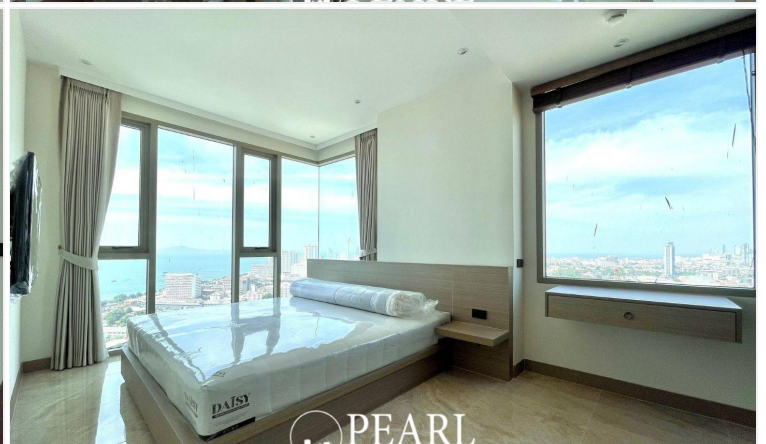

Riviera OceanDrive - 1 Bed 1 Bath With Pattaya Side

Pattaya, Jomtien, Thailand
Reference: 4361

฿8,799,350

1 Bedrooms

1 Bathrooms

Condo

Property Description

The Riviera Ocean Drive showcases a classic and vibrant lifestyle, offering entry into an exclusive and privileged world. Conveniently located on Jomtien 2nd Road, it is close to the heart of Jomtien.

This **fully furnished 1-bedroom, 1-bathroom unit (44 sq.m.)** comes with a **private Jacuzzi** and **stunning sea view**.

Enjoy world-class facilities, including:

- ☐ Floating pavilions with a lotus pond
- ☐ Podium pool with an infinity sea view
- ☐ Sun deck area
- ☐ Clubhouse with a pool table and table tennis
- ☐ Kids club
- ☐ Infinity sky pool
- ☐ Fitness center
- ☐ Lounge area

☐ **Highlight** - A **Sunset Sky Bar on the 43rd floor**, offering breathtaking panoramic views of the ocean at sunset. ☐☐

Don't hesitate! This stunning unit comes with an amazing view. Don't wait—just bring your suitcase and move in

Photo Gallery

Property Details

- **Property Type:** Condo
- **Location:** Pattaya, Jomtien, Thailand
- **Internal Area:** 43.48m²
- **Land Area:** 43m²
- **Price:** ฿8,799,350
- **Bedrooms:** 1
- **Bathrooms:** 1