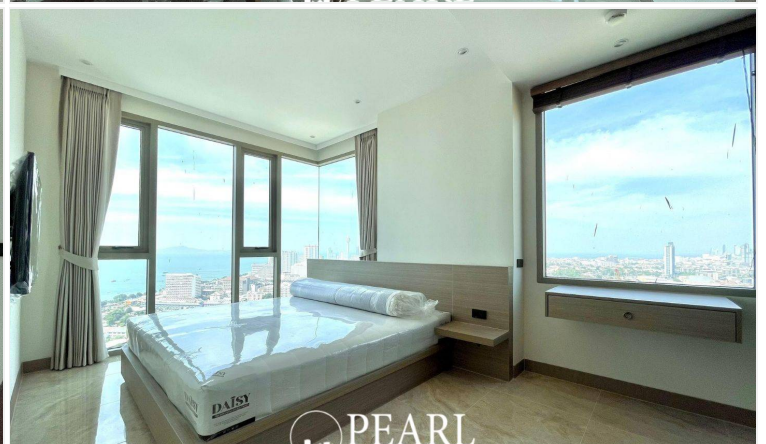

Riviera OceanDrive - 1 Bed 1 Bath With Pattaya Side

Pattaya, Jomtien, Thailand
Reference: 4361

฿8,799,350

1 Bedrooms

1 Bathrooms

Condo

Property Description

The Riviera Ocean Drive showcases a classic and vibrant lifestyle, offering entry into an exclusive and privileged world. Conveniently located on Jomtien 2nd Road, it is close to the heart of Jomtien.

This **fully furnished 1-bedroom, 1-bathroom unit (44 sq.m.)** comes with a **private Jacuzzi** and **stunning sea view**.

Enjoy world-class facilities, including:

- ☐ Floating pavilions with a lotus pond
- ☐ Podium pool with an infinity sea view
- ☐ Sun deck area
- ☐ Clubhouse with a pool table and table tennis
- ☐ Kids club
- ☐ Infinity sky pool
- ☐ Fitness center
- ☐ Lounge area

☐ **Highlight** - A **Sunset Sky Bar on the 43rd floor**, offering breathtaking panoramic views of the ocean at sunset. ☐☐

Don't hesitate! This stunning unit comes with an amazing view. Don't wait—just bring your suitcase and move in

Photo Gallery

Property Details

- **Property Type:** Condo
- **Location:** Pattaya, Jomtien, Thailand
- **Internal Area:** 43.48m²
- **Land Area:** 43m²
- **Price:** **฿8,799,350**
- **Bedrooms:** 1
- **Bathrooms:** 1