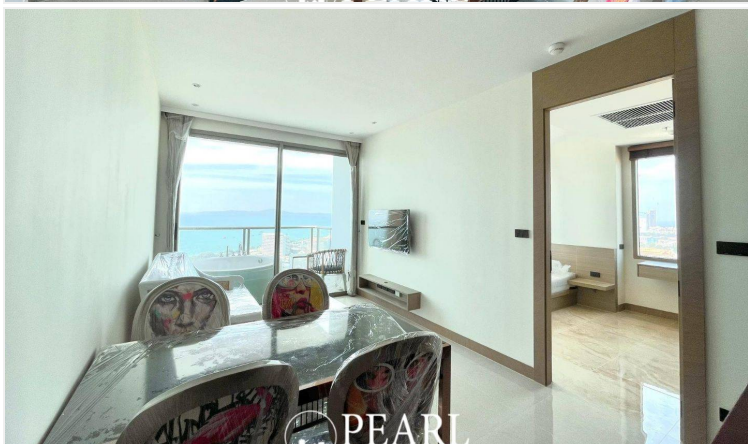

Riviera OceanDrive - 1 Bed 1 Bath With Pattaya Side

Pattaya, Jomtien, Thailand
Reference: 4361

฿8,799,350

1 Bedrooms

1 Bathrooms

Condo

Property Description

The Riviera Ocean Drive showcases a classic and vibrant lifestyle, offering entry into an exclusive and privileged world. Conveniently located on Jomtien 2nd Road, it is close to the heart of Jomtien.

This **fully furnished 1-bedroom, 1-bathroom unit (44 sq.m.)** comes with a **private Jacuzzi** and **stunning sea view**.

Enjoy world-class facilities, including:

- ☐ Floating pavilions with a lotus pond
- ☐ Podium pool with an infinity sea view
- ☐ Sun deck area
- ☐ Clubhouse with a pool table and table tennis
- ☐ Kids club
- ☐ Infinity sky pool
- ☐ Fitness center
- ☐ Lounge area

☐ **Highlight** - A **Sunset Sky Bar on the 43rd floor**, offering breathtaking panoramic views of the ocean at sunset. ☐☐

Don't hesitate! This stunning unit comes with an amazing view. Don't wait—just bring your suitcase and move in

Photo Gallery

Property Details

- **Property Type:** Condo
- **Location:** Pattaya, Jomtien, Thailand
- **Internal Area:** 43.48m²
- **Land Area:** 43m²
- **Price:** ฿8,799,350
- **Bedrooms:** 1
- **Bathrooms:** 1