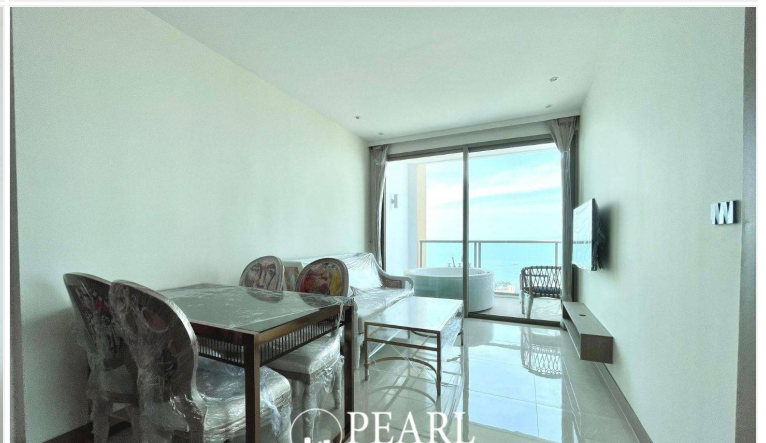

Riviera OceanDrive - 1 Bed 1 Bath With Pattaya Side

Pattaya, Jomtien, Thailand
Reference: 4361

฿8,799,350

1 Bedrooms

1 Bathrooms

Condo

Property Description

The Riviera Ocean Drive showcases a classic and vibrant lifestyle, offering entry into an exclusive and privileged world. Conveniently located on Jomtien 2nd Road, it is close to the heart of Jomtien.

This **fully furnished 1-bedroom, 1-bathroom unit (44 sq.m.)** comes with a **private Jacuzzi** and **stunning sea view**.

Enjoy world-class facilities, including:

- ☐ Floating pavilions with a lotus pond
- ☐ Podium pool with an infinity sea view
- ☐ Sun deck area
- ☐ Clubhouse with a pool table and table tennis
- ☐ Kids club
- ☐ Infinity sky pool
- ☐ Fitness center
- ☐ Lounge area

☐ **Highlight** - A **Sunset Sky Bar on the 43rd floor**, offering breathtaking panoramic views of the ocean at sunset. ☐☐

Don't hesitate! This stunning unit comes with an amazing view. Don't wait—just bring your suitcase and move in

Photo Gallery

Property Details

- **Property Type:** Condo
- **Location:** Pattaya, Jomtien, Thailand
- **Internal Area:** 43.48m²
- **Land Area:** 43m²
- **Price:** **฿8,799,350**
- **Bedrooms:** 1
- **Bathrooms:** 1