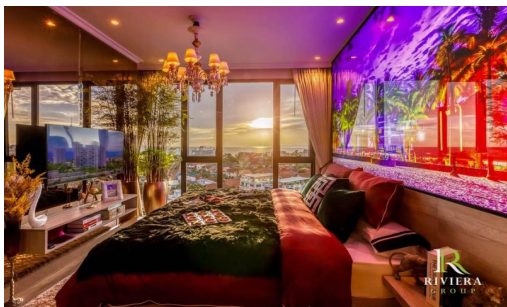

Riviera Ocean Drive - 1 Bedroom 1 Bathroom (Type 1-BRB)

Pattaya, Jomtien, Thailand

Reference: 15739

฿4,814,568

1 Bedrooms

1 Bathrooms

Condo

Property Description

The Riviera Ocean Drive shows the classic and vibrant lifestyle to enter the desirable privileged world. Conveniently located on Jomtien 2nd road which is close to the center of Jomtien. Fully furnished 1 Bed 1 Bath 44 sq.m. with Private Jacuzzi and sea view. Coming with world-class facilities, including lotus pond floating pavilions, podium pool with infinity sea view, sun-deck area, clubhouse with Pool table and table tennis, kids club, infinity sky pool, fitness, Lounge area, etc. Highlighted with the sunset sky bar on the 43rd floor.

Photo Gallery

Property Details

- **Property Type:** Condo
- **Location:** Pattaya, Jomtien, Thailand
- **Internal Area:** 39.43m²
- **Land Area:** 0m²
- **Price:** **฿4,814,568**
- **Bedrooms:** 1
- **Bathrooms:** 1