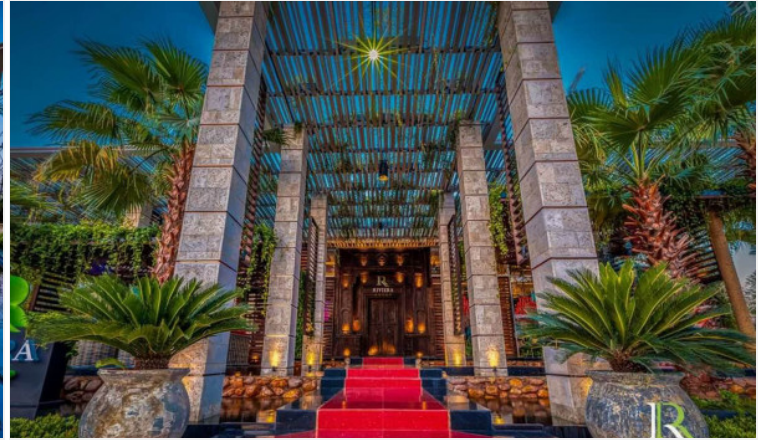

# Property Description

---

The Riviera Ocean Drive shows the classic and vibrant lifestyle to enter the desirable privileged world. Conveniently located on Jomtien 2nd road which is close to the center of Jomtien. Fully furnished 1 Bed 1 Bath 44 sq.m. with Private Jacuzzi and sea view. Coming with world-class facilities, including lotus pond floating pavilions, podium pool with infinity sea view, sun-deck area, clubhouse with Pool table and table tennis, kids club, infinity sky pool, fitness, Lounge area, etc. Highlighted with the sunset sky bar on the 43rd floor.

# Photo Gallery

---