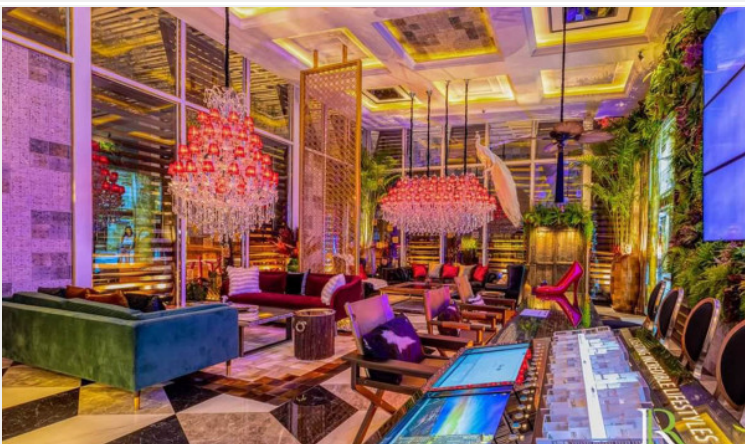

# Property Description

---

The Riviera Ocean Drive shows the classic and vibrant lifestyle to enter the desirable privileged world. Conveniently located on Jomtien 2nd road which is close to the center of Jomtien. Fully furnished 1 Bed 1 Bath 44 sq.m. with Private Jacuzzi and sea view. Coming with world-class facilities, including lotus pond floating pavilions, podium pool with infinity sea view, sun-deck area, clubhouse with Pool table and table tennis, kids club, infinity sky pool, fitness, Lounge area, etc. Highlighted with the sunset sky bar on the 43rd floor.

# Photo Gallery

---