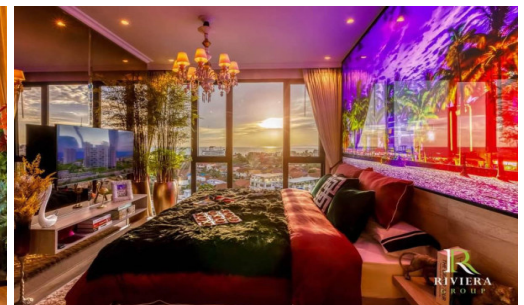

Riviera Ocean Drive - 1 Bed 1 Bath

Pattaya, Jomtien, Thailand

Reference: 5042

฿2,340,000

1 Bedrooms

1 Bathrooms

Condo