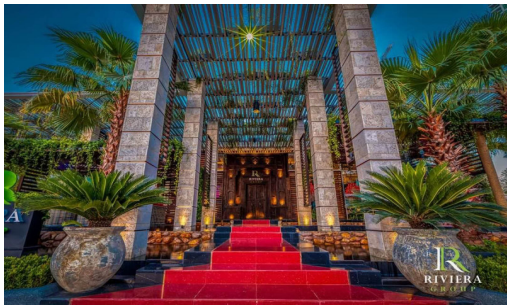

Riviera Ocean Drive - 1 Bed 1 Bath with Jacuzzi (11th floor)

Pattaya, Jomtien, Thailand

Reference: 18799

฿5,150,000

1 Bedrooms

1 Bathrooms

Condo