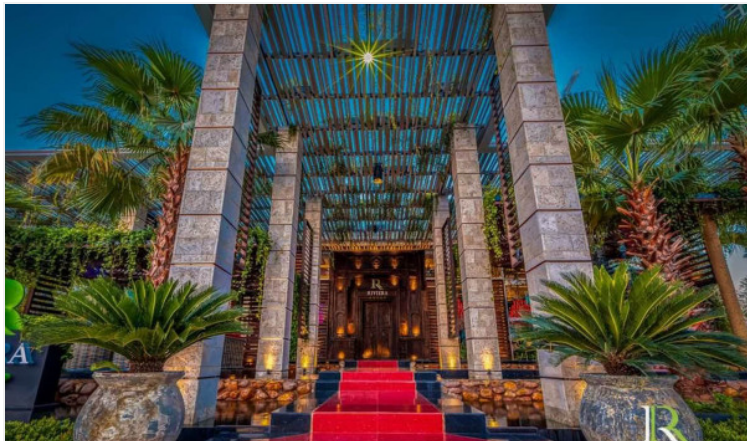

Property Description

The Riviera Ocean Drive shows the classic and vibrant lifestyle to enter the desirable privileged world. Conveniently located on Jomtien 2nd road which is close to the center of Jomtien. Fully furnished 1 Bed 1 Bath 39.4 sq.m. with Private Jacuzzi and sea view. Coming with world-class facilities, including lotus pond floating pavilions, podium pool with infinity sea view, sun-deck area, clubhouse with Pool table and table tennis, kids club, infinity sky pool, fitness, Lounge area, etc. Highlighted with the sunset sky bar on the 43rd floor.

Photo Gallery