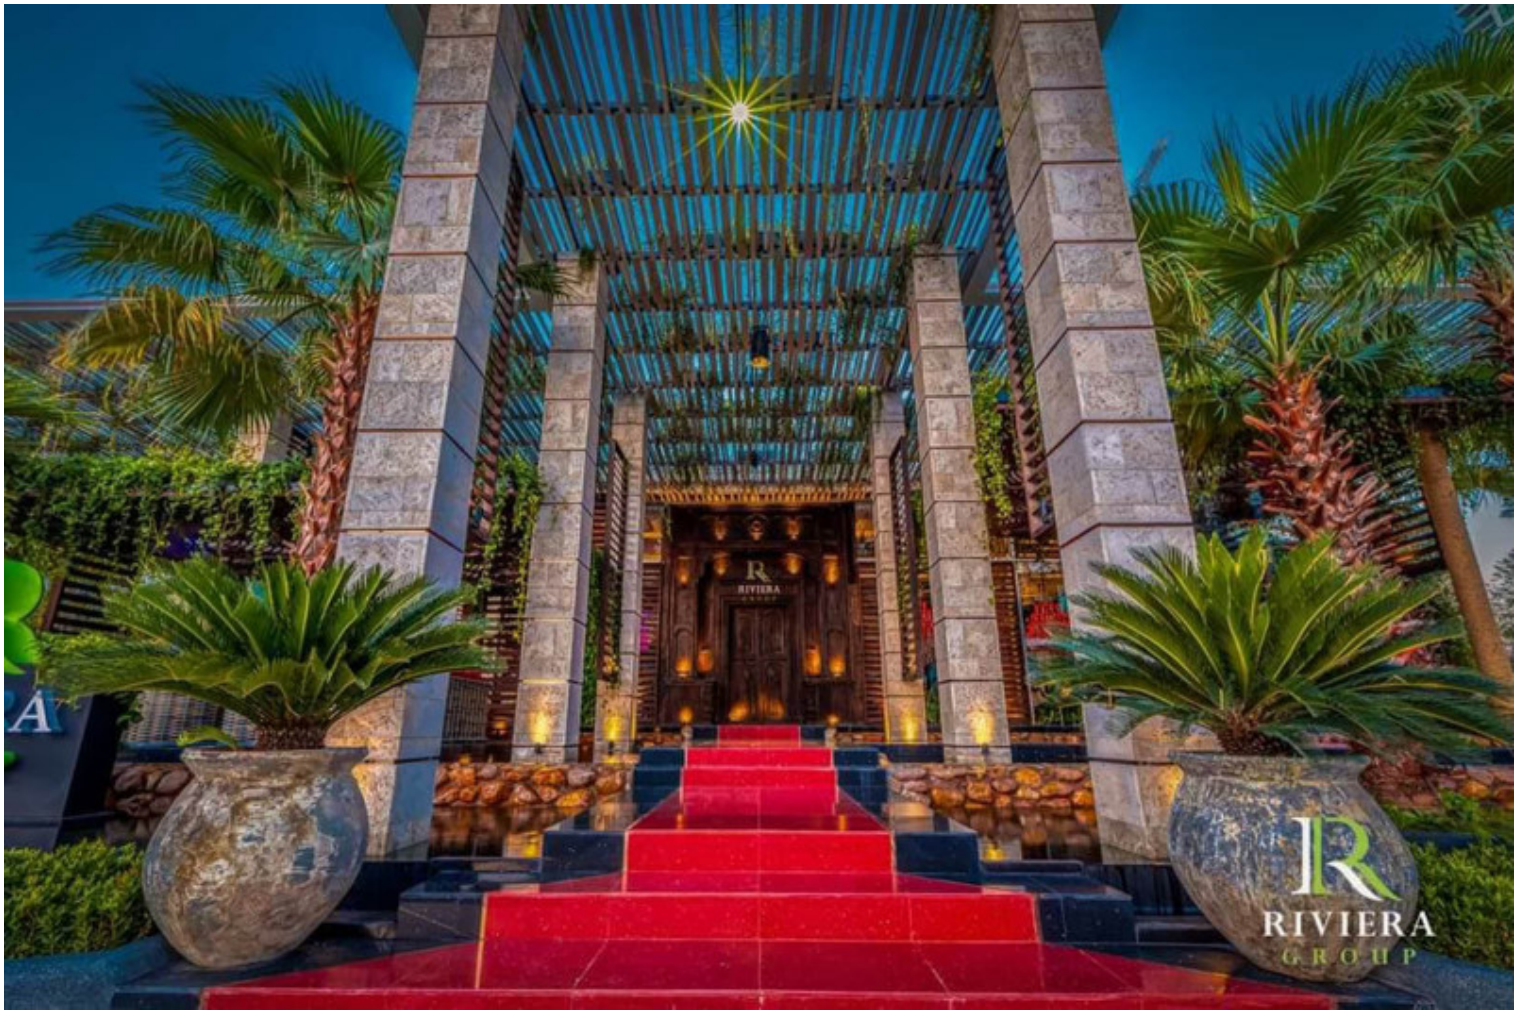

Riviera Ocean Drive - 1 Bed 1 Bath with Jacuzzi (11th floor)

Pattaya, Jomtien, Thailand

Reference: 18799

฿5,150,000

1 Bedrooms

1 Bathrooms

Condo