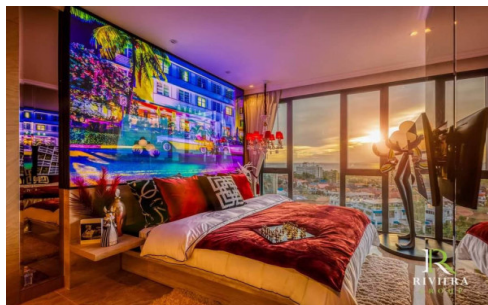

Riviera Ocean Drive - 1 Bed 1 Bath with Private Jacuzzi

Pattaya, Nong Prue, Thailand

Reference: 5076

฿4,110,000

1 Bedrooms

1 Bathrooms

Condo

Property Description

The Riviera Ocean Drive shows the classic and vibrant lifestyle to enter the desirable privileged world. Conveniently located on Jomtien 2nd road which is close to the center of Jomtien. Fully furnished 1 Bed 1 Bath 44 sq.m. with Private Jacuzzi and sea view. Coming with world-class facilities, including lotus pond floating pavilions, podium pool with infinity sea view, sun-deck area, clubhouse with Pool table and table tennis, kids club, infinity sky pool, fitness, Lounge area, etc. Highlighted with the sunset sky bar on the 43rd floor.

Photo Gallery

Property Details

- **Property Type:** Condo
- **Location:** Pattaya, Nong Prue, Thailand
- **Internal Area:** 39.5m²
- **Land Area:** 1m²
- **Price:** **฿4,110,000**
- **Bedrooms:** 1
- **Bathrooms:** 1