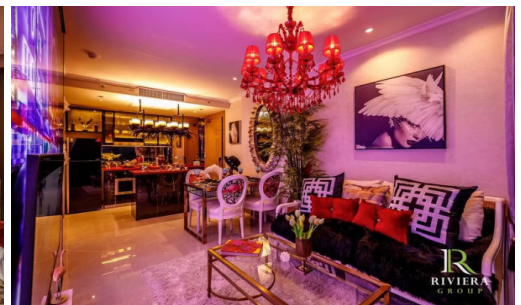

Riviera Ocean Drive - 1 Bed 1 Bath with Private Jacuzzi

Pattaya, Nong Prue, Thailand

Reference: 5076

฿4,110,000

Condo