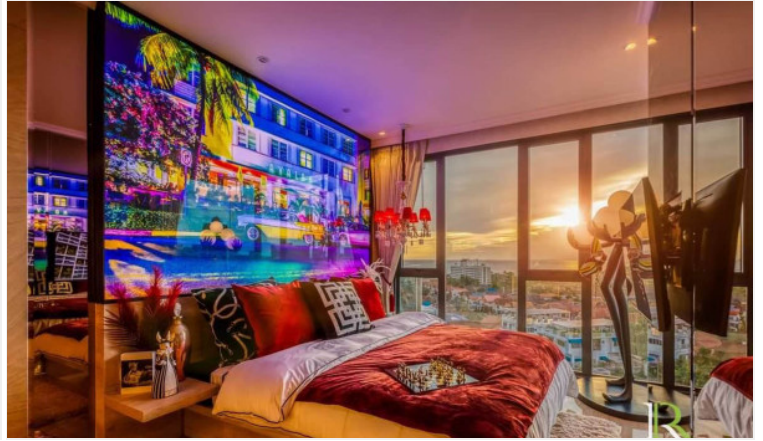

Property Description

The Riviera Ocean Drive shows the classic and vibrant lifestyle to enter the desirable privileged world. Conveniently located on Jomtien 2nd road which is close to the center of Jomtien. Fully furnished 1 Bed 1 Bath 44 sq.m. with Private Jacuzzi and sea view. Coming with world-class facilities, including lotus pond floating pavilions, podium pool with infinity sea view, sun-deck area, clubhouse with Pool table and table tennis, kids club, infinity sky pool, fitness, Lounge area, etc. Highlighted with the sunset sky bar on the 43rd floor.

Photo Gallery