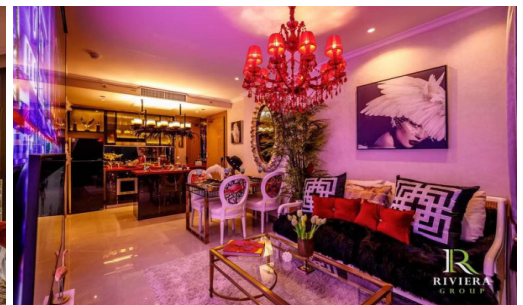

Riviera Ocean Drive - 1 Bed 1 Bath with Private Jacuzzi

Pattaya, Jomtien, Thailand

Reference: 5076

฿4,110,000

Condo