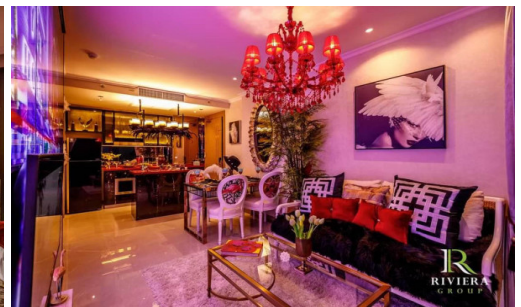

Riviera Ocean Drive - 1 Bed 1 Bath with Private Jacuzzi

Pattaya, Nong Prue, Thailand

Reference: 5076

฿4,110,000

Condo