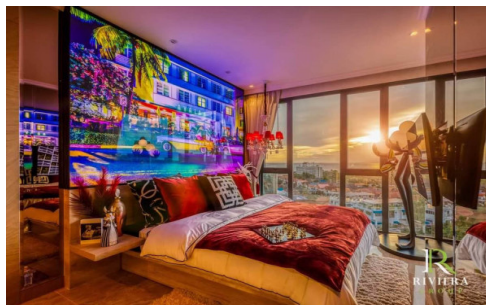

1 Bathrooms