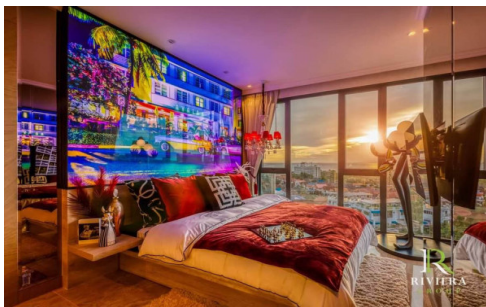

1 Bathrooms