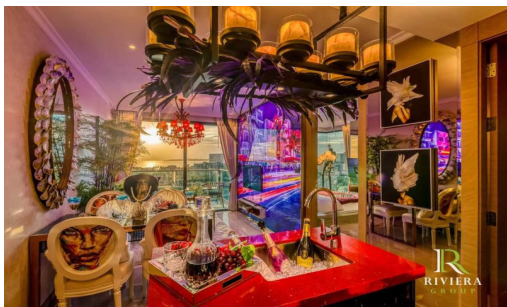

Riviera Ocean Drive - 1 Bed 1 Bath with Private Jacuzzi

Pattaya, Nong Prue, Thailand

Reference: 5076

฿4,110,000

1 Bedrooms