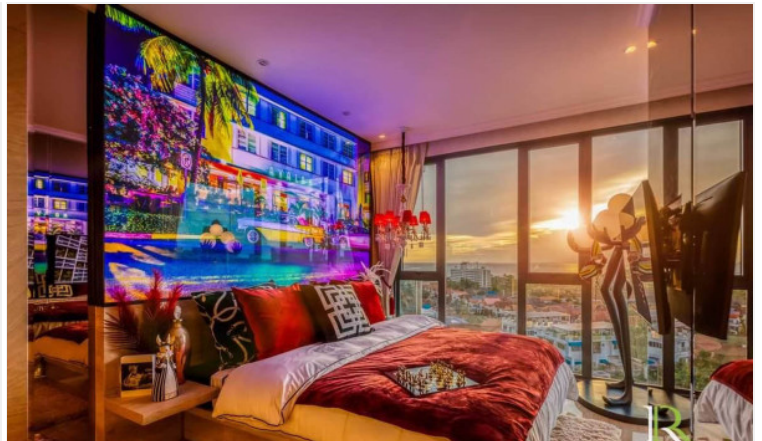

Property Description

The Riviera Ocean Drive shows the classic and vibrant lifestyle to enter the desirable privileged world. Conveniently located on Jomtien 2nd road which is close to the center of Jomtien. Fully furnished 1 Bed 1 Bath 44 sq.m. with Private Jacuzzi and sea view. Coming with world-class facilities, including lotus pond floating pavilions, podium pool with infinity sea view, sun-deck area, clubhouse with Pool table and table tennis, kids club, infinity sky pool, fitness, Lounge area, etc. Highlighted with the sunset sky bar on the 43rd floor.

Photo Gallery