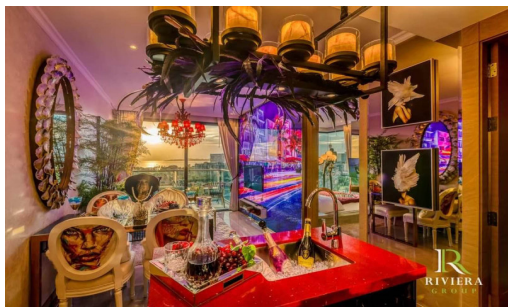

Riviera Ocean Drive - 1 Bed 1 Bath with Private Jacuzzi

Pattaya, Jomtien, Thailand

Reference: 5076

฿4,110,000

1 Bedrooms