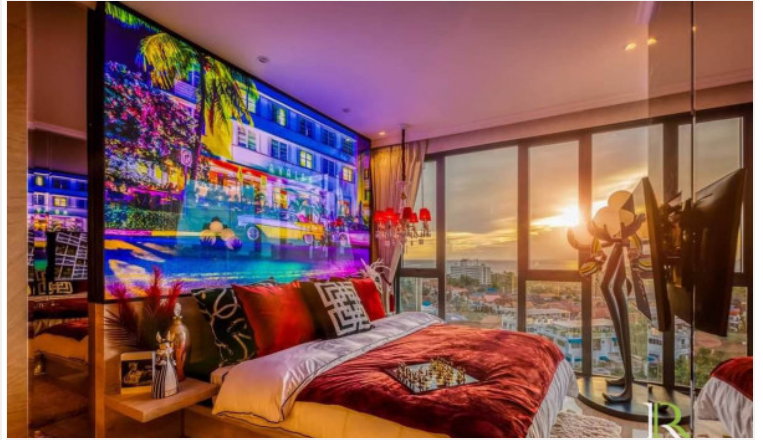

# Property Description

---

The Riviera Ocean Drive shows the classic and vibrant lifestyle to enter the desirable privileged world. Conveniently located on Jomtien 2nd road which is close to the center of Jomtien. Fully furnished 1 Bed 1 Bath 44 sq.m. with Private Jacuzzi and sea view. Coming with world-class facilities, including lotus pond floating pavilions, podium pool with infinity sea view, sun-deck area, clubhouse with Pool table and table tennis, kids club, infinity sky pool, fitness, Lounge area, etc. Highlighted with the sunset sky bar on the 43rd floor.