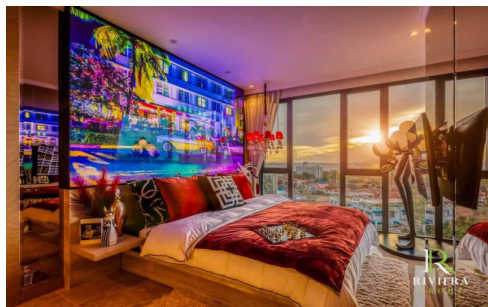

Riviera Ocean Drive - 1 Bed 1 Bath with Private Jacuzzi

Pattaya, Nong Prue, Thailand

Reference: 5076

฿4,110,000

1 Bedrooms

1 Bathrooms

Condo

Property Description

The Riviera Ocean Drive shows the classic and vibrant lifestyle to enter the desirable privileged world. Conveniently located on Jomtien 2nd road which is close to the center of Jomtien. Fully furnished 1 Bed 1 Bath 44 sq.m. with Private Jacuzzi and sea view. Coming with world-class facilities, including lotus pond floating pavilions, podium pool with infinity sea view, sun-deck area, clubhouse with Pool table and table tennis, kids club, infinity sky pool, fitness, Lounge area, etc. Highlighted with the sunset sky bar on the 43rd floor.

Photo Gallery

Property Details

- **Property Type:** Condo
- **Location:** Pattaya, Nong Prue, Thailand
- **Internal Area:** 39.5m²
- **Land Area:** 1m²
- **Price:** **฿4,110,000**
- **Bedrooms:** 1
- **Bathrooms:** 1