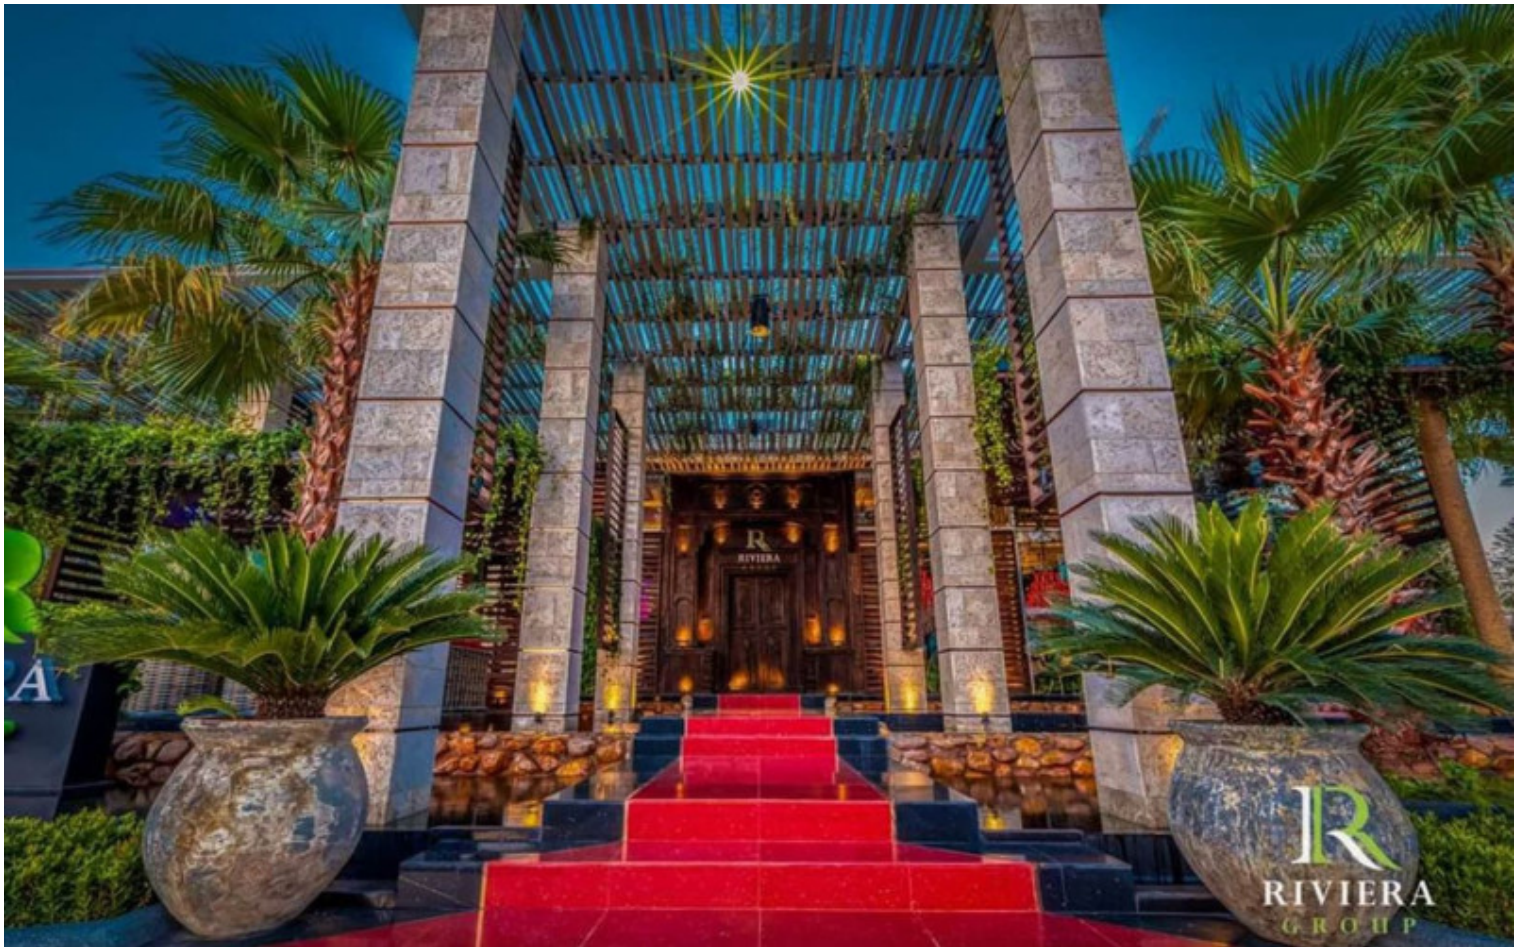

Riviera Ocean Drive - 1 Bed 1 Bath (17th Floor)

Pattaya, Jomtien, Thailand

Reference: 22175

฿2,393,000

1 Bedrooms

1 Bathrooms

Condo

Property Description

The Riviera Ocean Drive shows the classic and vibrant lifestyle to enter the desirable privileged world. Conveniently located on Jomtien 2nd road which is close to the center of Jomtien. Fully furnished 1 Bedroom 1 Bathroom unit is situated on the 17th floor with sea view offering 27.5 sqm. of living space. Coming with world-class facilities, including lotus pond floating pavilions, podium pool with infinity sea view, sun-deck area, clubhouse with Pool table and table tennis, kids club, infinity sky pool, fitness, Lounge area, etc. Highlighted with the sunset sky bar on the 43rd floor. This unit is for sale in Thai name.