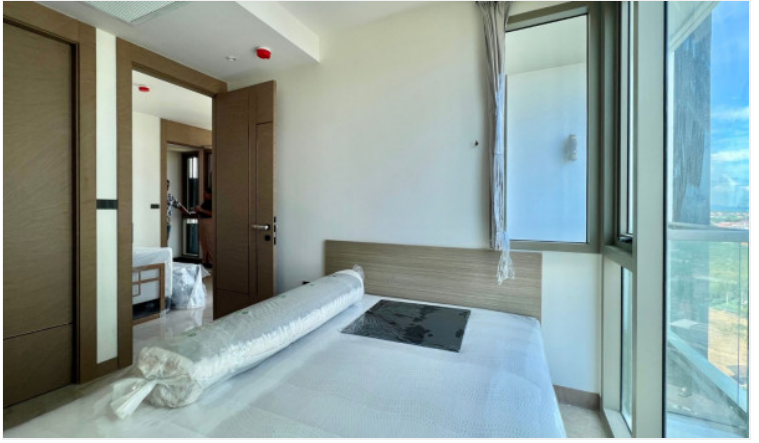

Riviera Ocean Drive - 1 Bed 1 Bath (17th Floor)

Pattaya, Jomtien, Thailand

Reference: 22175

฿2,393,000

1 Bedrooms

1 Bathrooms

Condo

Property Description

The Riviera Ocean Drive shows the classic and vibrant lifestyle to enter the desirable privileged world. Conveniently located on Jomtien 2nd road which is close to the center of Jomtien. Fully furnished 1 Bedroom 1 Bathroom unit is situated on the 17th floor with sea view offering 27.5 sqm. of living space. Coming with world-class facilities, including lotus pond floating pavilions, podium pool with infinity sea view, sun-deck area, clubhouse with Pool table and table tennis, kids club, infinity sky pool, fitness, Lounge area, etc. Highlighted with the sunset sky bar on the 43rd floor. This unit is for sale in Thai name.

Photo Gallery

Property Details

- **Property Type:** Condo
- **Location:** Pattaya, Jomtien, Thailand
- **Internal Area:** 27.5m²
- **Land Area:** 0m²
- **Price:** ฿2,393,000
- **Bedrooms:** 1
- **Bathrooms:** 1