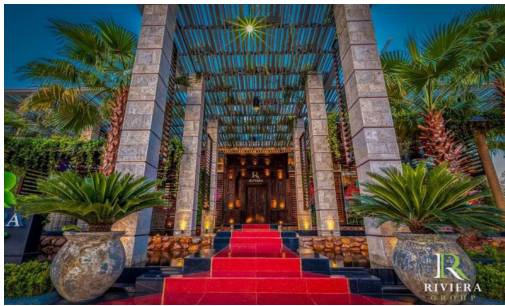

Riviera Ocean Drive - 1 Bed 1 Bath (17th Floor)

Pattaya, Jomtien, Thailand

Reference: 22175

฿2,393,000

1 Bedrooms

1 Bathrooms

Condo

Property Description

The Riviera Ocean Drive shows the classic and vibrant lifestyle to enter the desirable privileged world. Conveniently located on Jomtien 2nd road which is close to the center of Jomtien. Fully furnished 1 Bedroom 1 Bathroom unit is situated on the 17th floor with sea view offering 27.5 sqm. of living space. Coming with world-class facilities, including lotus pond floating pavilions, podium pool with infinity sea view, sun-deck area, clubhouse with Pool table and table tennis, kids club, infinity sky pool, fitness, Lounge area, etc. Highlighted with the sunset sky bar on the 43rd floor. This unit is for sale in Thai name.

Photo Gallery

Property Details

- **Property Type:** Condo
- **Location:** Pattaya, Jomtien, Thailand
- **Internal Area:** 27.5m²
- **Land Area:** 0m²
- **Price:** ฿2,393,000
- **Bedrooms:** 1
- **Bathrooms:** 1