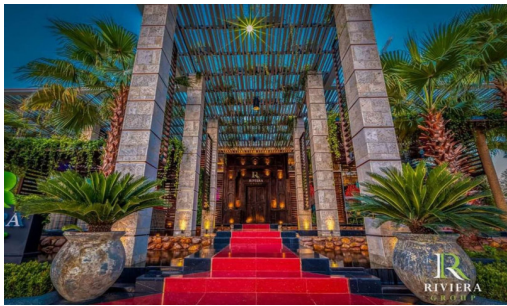

Riviera Ocean Drive - 1 Bed 1 Bath (17th Floor)

Pattaya, Jomtien, Thailand

Reference: 22175

฿2,393,000

1 Bedrooms