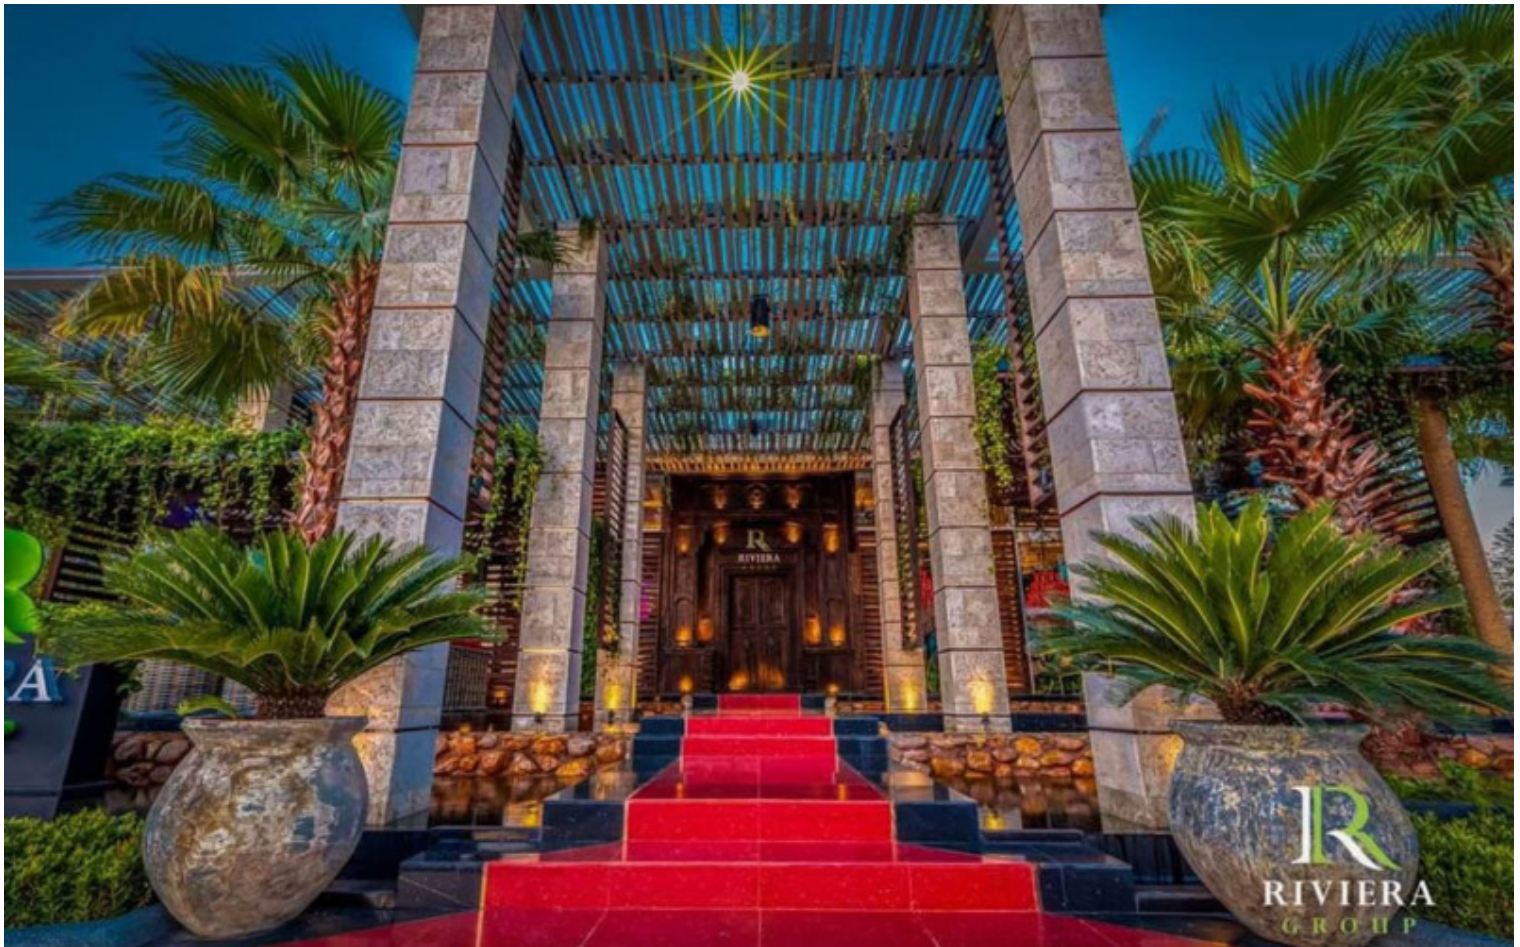

Riviera Ocean Drive - 1 Bed 1 Bath (17th Floor)

Pattaya, Jomtien, Thailand

Reference: 22175

฿2,393,000

1 Bedrooms