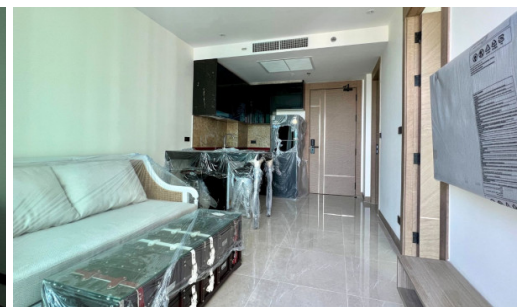

Riviera Ocean Drive - 1 Bed 1 Bath (14th Floor)

Pattaya, Jomtien, Thailand

Reference: 22051

฿3,800,000

1 Bedrooms

1 Bathrooms

Condo

Property Description

The Riviera Ocean Drive shows the classic and vibrant lifestyle to enter the desirable privileged world. Conveniently located on Jomtien 2nd road which is close to the center of Jomtien. Fully furnished 1 Bedroom 1 Bathroom unit is situated on the 14th floor with sea view offering 35.5 sqm. of living space. Coming with world-class facilities, including lotus pond floating pavilions, podium pool with infinity sea view, sun-deck area, clubhouse with Pool table and table tennis, kids club, infinity sky pool, fitness, Lounge area, etc. Highlighted with the sunset sky bar on the 43rd floor. This unit is for sale in Thai name.

Photo Gallery

Property Details

- **Property Type:** Condo
- **Location:** Pattaya, Jomtien, Thailand
- **Internal Area:** 35.5m²
- **Land Area:** 0m²
- **Price:** ฿3,800,000
- **Bedrooms:** 1
- **Bathrooms:** 1