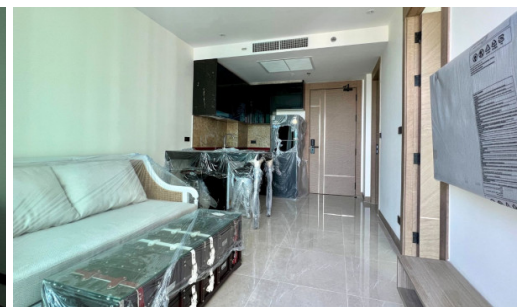

Riviera Ocean Drive - 1 Bed 1 Bath (14th Floor)

Pattaya, Jomtien, Thailand

Reference: 22051

฿3,800,000

Condo