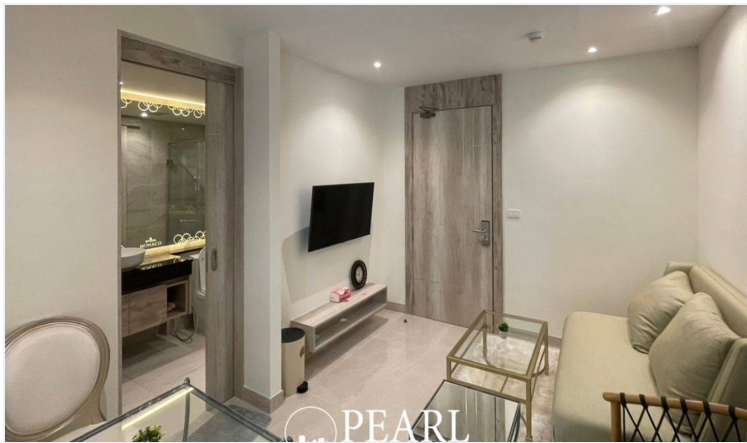

Riviera Monaco For Rent - 1 Bed 1 Bath (12th Floor)

Pattaya, Nong Prue, Thailand

Reference: 4787

฿20,000 per month

1 Bedrooms

1 Bathrooms

Condo

Property Description

Discover luxury at its finest in the Riviera project's most exclusive high-rise condominium, located in the prestigious Na Jomtien area. This elegant 1-bedroom, 1-bathroom unit, situated on the 12th floor, offers 29 sqm of sophisticated living space. It comes fully furnished, featuring a dining table and a European-style kitchen. Enjoy breathtaking 360-degree panoramic views from the stunning infinity sky pool on the 21st floor. The Riviera project provides an array of top-notch facilities, including expansive multi-level swimming pools, a children's pool, a sun deck, a kids' club, a tennis court, a fully equipped fitness center, and games rooms.

Photo Gallery

Property Details

- **Property Type:** Condo
- **Location:** Pattaya, Nong Prue, Thailand
- **Internal Area:** 29m²
- **Price:** ฿20,000 per month
- **Bedrooms:** 1
- **Bathrooms:** 1

Location