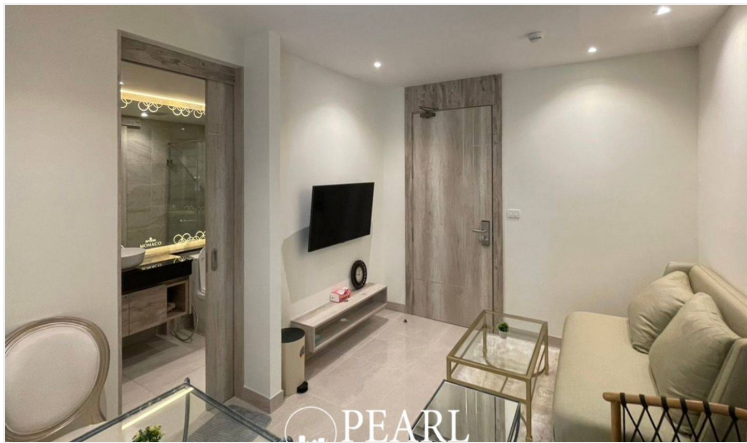

Riviera Monaco For Rent - 1 Bed 1 Bath (12th Floor)

Pattaya, Nong Prue, Thailand

Reference: 4787

฿20,000 per month

1 Bedrooms

1 Bathrooms

Condo

Property Description

Discover luxury at its finest in the Riviera project's most exclusive high-rise condominium, located in the prestigious Na Jomtien area. This elegant 1-bedroom, 1-bathroom unit, situated on the 12th floor, offers 29 sqm of sophisticated living space. It comes fully furnished, featuring a dining table and a European-style kitchen. Enjoy breathtaking 360-degree panoramic views from the stunning infinity sky pool on the 21st floor. The Riviera project provides an array of top-notch facilities, including expansive multi-level swimming pools, a children's pool, a sun deck, a kids' club, a tennis court, a fully equipped fitness center, and games rooms.

Photo Gallery

Property Details

- **Property Type:** Condo
- **Location:** Pattaya, Nong Prue, Thailand
- **Internal Area:** 29m²
- **Land Area:** 29m²
- **Price:** ฿20,000 per month
- **Bedrooms:** 1
- **Bathrooms:** 1