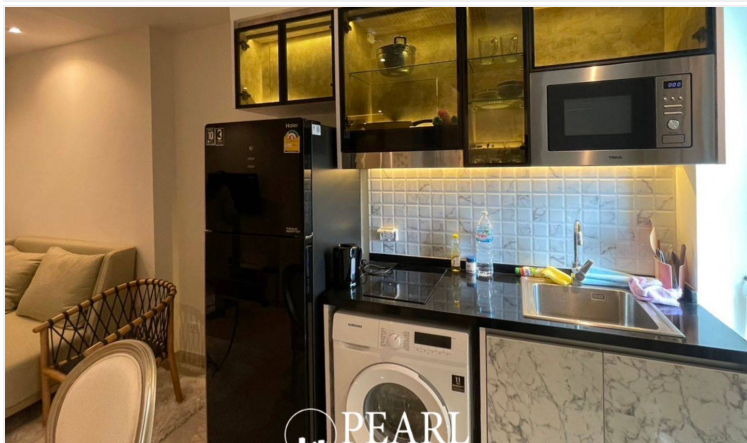

Discover luxury at its finest in the Riviera project's most exclusive high-rise condominium, located in the prestigious Na Jomtien area. This elegant 1-bedroom, 1-bathroom unit, situated on the 12th floor, offers 29 sqm of sophisticated living space. It comes fully furnished, featuring a dining table and a European-style kitchen. Enjoy breathtaking 360-degree panoramic views from the stunning infinity sky pool on the 21st floor. The Riviera project provides an array of top-notch facilities, including expansive multi-level swimming pools, a children's pool, a sun deck, a kids' club, a tennis court, a fully equipped fitness center, and games rooms.

Photo Gallery

Property Details

- **Property Type:** Condo
- **Location:** Pattaya, Nong Prue, Thailand
- **Internal Area:** 29m²
- **Price:** ฿20,000 per month
- **Bedrooms:** 1
- **Bathrooms:** 1

Location