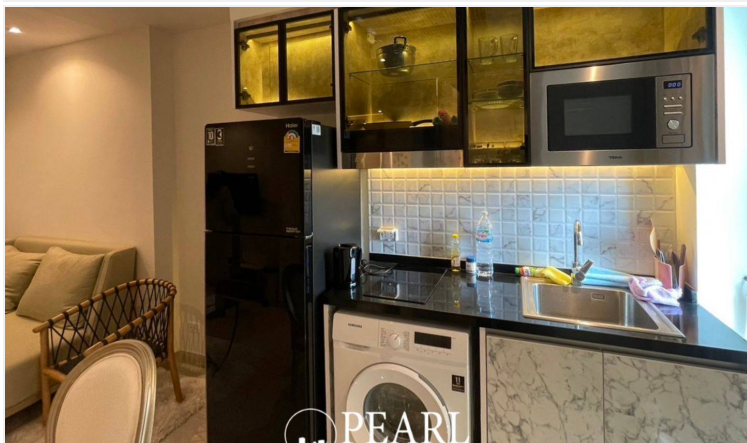

Discover luxury at its finest in the Riviera project's most exclusive high-rise condominium, located in the prestigious Na Jomtien area. This elegant 1-bedroom, 1-bathroom unit, situated on the 12th floor, offers 29 sqm of sophisticated living space. It comes fully furnished, featuring a dining table and a European-style kitchen. Enjoy breathtaking 360-degree panoramic views from the stunning infinity sky pool on the 21st floor. The Riviera project provides an array of top-notch facilities, including expansive multi-level swimming pools, a children's pool, a sun deck, a kids' club, a tennis court, a fully equipped fitness center, and games rooms.

Photo Gallery

Property Details

- **Property Type:** Condo
- **Location:** Pattaya, Nong Prue, Thailand
- **Internal Area:** 29m²
- **Land Area:** 29m²
- **Price:** ฿20,000 per month
- **Bedrooms:** 1
- **Bathrooms:** 1