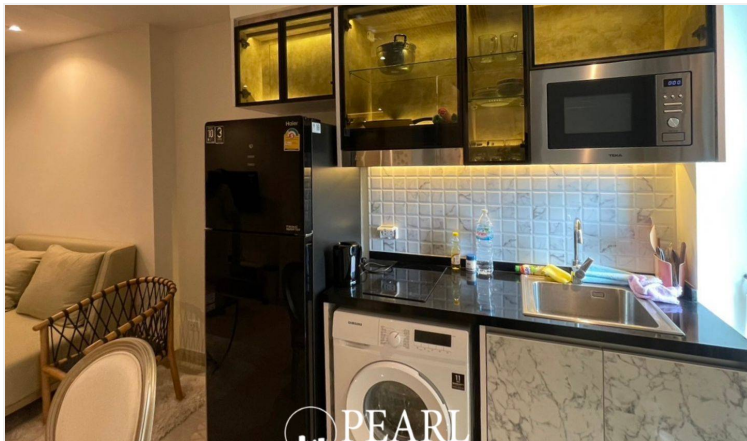

Discover luxury at its finest in the Riviera project's most exclusive high-rise condominium, located in the prestigious Na Jomtien area. This elegant 1-bedroom, 1-bathroom unit, situated on the 12th floor, offers 29 sqm of sophisticated living space. It comes fully furnished, featuring a dining table and a European-style kitchen. Enjoy breathtaking 360-degree panoramic views from the stunning infinity sky pool on the 21st floor. The Riviera project provides an array of top-notch facilities, including expansive multi-level swimming pools, a children's pool, a sun deck, a kids' club, a tennis court, a fully equipped fitness center, and games rooms.

Photo Gallery

Property Details

- **Property Type:** Condo
- **Location:** Pattaya, Nong Prue, Thailand
- **Internal Area:** 29m²
- **Price:** ฿20,000 per month
- **Bedrooms:** 1
- **Bathrooms:** 1

Location