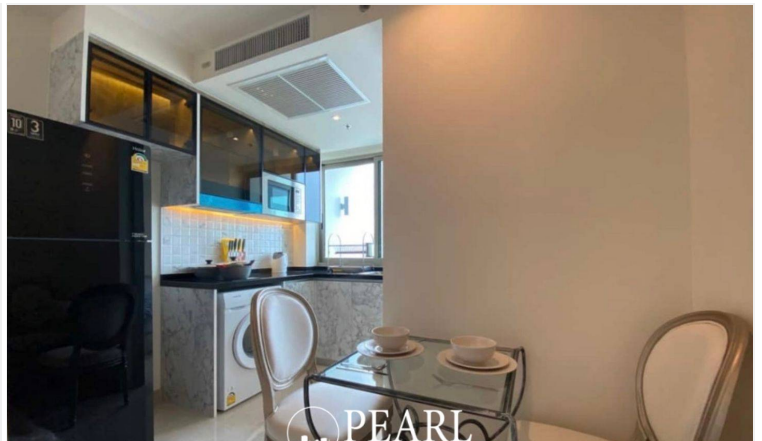

Riviera Monaco For Rent - 1 Bed 1 Bath (12th Floor)

Pattaya, Nong Prue, Thailand

Reference: 4787

฿20,000 per month

1 Bedrooms

1 Bathrooms

Condo

Property Description

Discover luxury at its finest in the Riviera project's most exclusive high-rise condominium, located in the prestigious Na Jomtien area. This elegant 1-bedroom, 1-bathroom unit, situated on the 12th floor, offers 29 sqm of sophisticated living space. It comes fully furnished, featuring a dining table and a European-style kitchen. Enjoy breathtaking 360-degree panoramic views from the stunning infinity sky pool on the 21st floor. The Riviera project provides an array of top-notch facilities, including expansive multi-level swimming pools, a children's pool, a sun deck, a kids' club, a tennis court, a fully equipped fitness center, and games rooms.

Photo Gallery

Property Details

- **Property Type:** Condo
- **Location:** Pattaya, Nong Prue, Thailand
- **Internal Area:** 29m²
- **Price:** ฿20,000 per month
- **Bedrooms:** 1
- **Bathrooms:** 1

Location