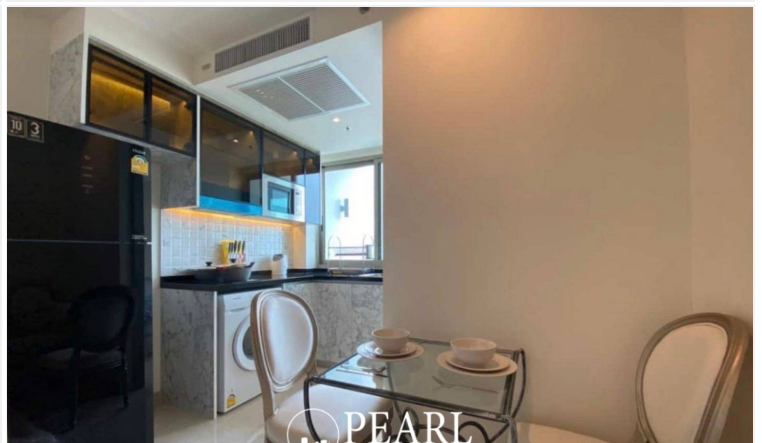

Riviera Monaco For Rent - 1 Bed 1 Bath (12th Floor)

Pattaya, Nong Prue, Thailand

Reference: 4787

฿20,000 per month

1 Bedrooms

1 Bathrooms

Condo

Property Description

Discover luxury at its finest in the Riviera project's most exclusive high-rise condominium, located in the prestigious Na Jomtien area. This elegant 1-bedroom, 1-bathroom unit, situated on the 12th floor, offers 29 sqm of sophisticated living space. It comes fully furnished, featuring a dining table and a European-style kitchen. Enjoy breathtaking 360-degree panoramic views from the stunning infinity sky pool on the 21st floor. The Riviera project provides an array of top-notch facilities, including expansive multi-level swimming pools, a children's pool, a sun deck, a kids' club, a tennis court, a fully equipped fitness center, and games rooms.

Photo Gallery

Property Details

- **Property Type:** Condo
- **Location:** Pattaya, Nong Prue, Thailand
- **Internal Area:** 29m²
- **Land Area:** 29m²
- **Price:** ฿20,000 per month
- **Bedrooms:** 1
- **Bathrooms:** 1