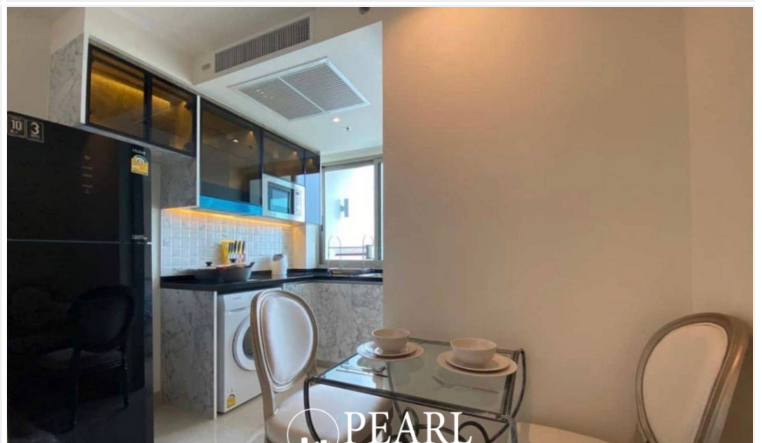

Riviera Monaco For Rent - 1 Bed 1 Bath (12th Floor)

Pattaya, Nong Prue, Thailand

Reference: 4787

฿20,000 per month

1 Bedrooms

1 Bathrooms

Condo

Property Description

Discover luxury at its finest in the Riviera project's most exclusive high-rise condominium, located in the prestigious Na Jomtien area. This elegant 1-bedroom, 1-bathroom unit, situated on the 12th floor, offers 29 sqm of sophisticated living space. It comes fully furnished, featuring a dining table and a European-style kitchen. Enjoy breathtaking 360-degree panoramic views from the stunning infinity sky pool on the 21st floor. The Riviera project provides an array of top-notch facilities, including expansive multi-level swimming pools, a children's pool, a sun deck, a kids' club, a tennis court, a fully equipped fitness center, and games rooms.

Photo Gallery

Property Details

- **Property Type:** Condo
- **Location:** Pattaya, Nong Prue, Thailand
- **Internal Area:** 29m²
- **Price:** ฿20,000 per month
- **Bedrooms:** 1
- **Bathrooms:** 1

Location