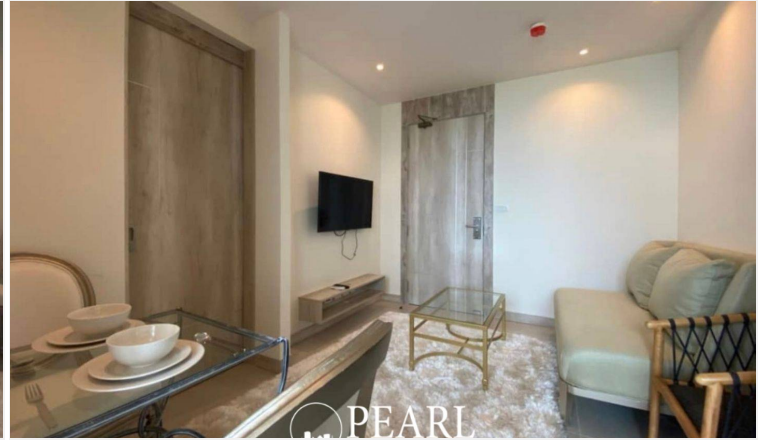

Discover luxury at its finest in the Riviera project's most exclusive high-rise condominium, located in the prestigious Na Jomtien area. This elegant 1-bedroom, 1-bathroom unit, situated on the 12th floor, offers 29 sqm of sophisticated living space. It comes fully furnished, featuring a dining table and a European-style kitchen. Enjoy breathtaking 360-degree panoramic views from the stunning infinity sky pool on the 21st floor. The Riviera project provides an array of top-notch facilities, including expansive multi-level swimming pools, a children's pool, a sun deck, a kids' club, a tennis court, a fully equipped fitness center, and games rooms.

Photo Gallery

Property Details

- **Property Type:** Condo
- **Location:** Pattaya, Nong Prue, Thailand
- **Internal Area:** 29m²
- **Land Area:** 29m²
- **Price:** ฿20,000 per month
- **Bedrooms:** 1
- **Bathrooms:** 1