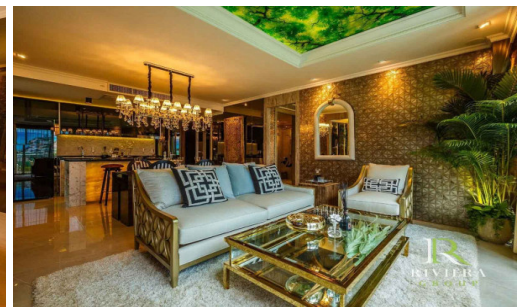

Riviera Monaco - 2 Bed 2 Bath Sea View

Type B1-J

Pattaya, Na Jomtien, Thailand

Reference: 5174

฿9,910,000

Condo