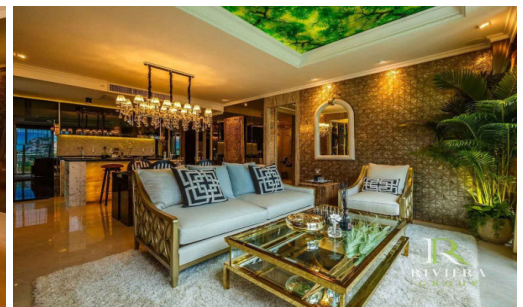

Riviera Monaco - 2 Bed 2 Bath Sea View

Type B1-J

Pattaya, Nong Prue, Thailand

Reference: 5174

฿9,910,000

2 Bedrooms

2 Bathrooms

Condo