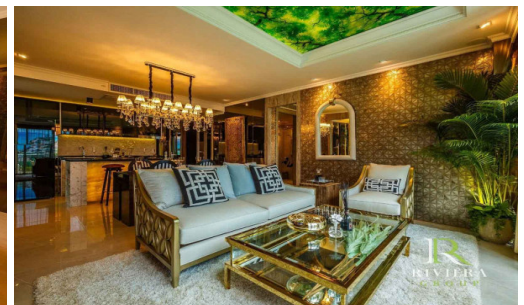

Riviera Monaco - 2 Bed 2 Bath Sea View

Type B1-J

Pattaya, Na Jomtien, Thailand

Reference: 5174

฿9,910,000

2 Bedrooms

2 Bathrooms

Condo

Property Description

The most luxurious high-rise condominium of the Riviera project which is located in Na Jomtien area, fully furnished 1 Bed 1 Bath 88 sq.m., enjoy the beautiful Jomtien beach view. It's well-presented the infinity sky pool on the 21st floor with a 360-degree panoramic view. Full facilities are offered including multi-level vast swimming pools, a children's pool, sundeck, kid's club, tennis court, fitness, games rooms.

Photo Gallery

Property Details

- **Property Type:** Condo
- **Location:** Pattaya, Na Jomtien, Thailand
- **Internal Area:** 88.64m²
- **Land Area:** 4912m²
- **Price:** **฿9,910,000**
- **Bedrooms:** 2
- **Bathrooms:** 2