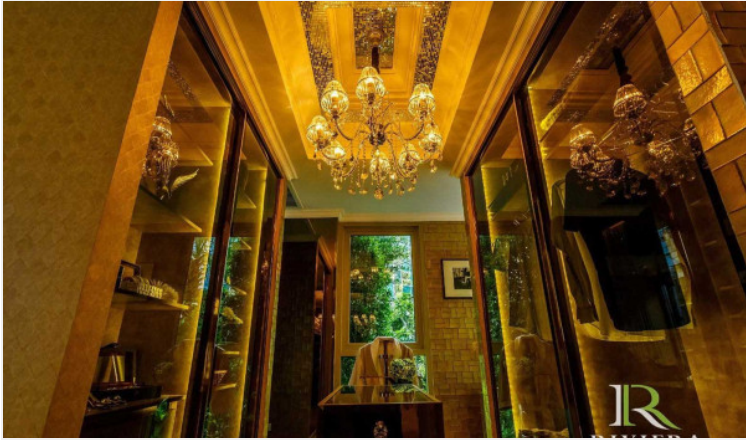

# Property Description

The most luxurious high-rise condominium of the Riviera project which is located in Na Jomtien area, fully furnished 1 Bed 1 Bath 88 sq.m., enjoy the beautiful Jomtien beach view. It's well-presented the infinity sky pool on the 21st floor with a 360-degree panoramic view. Full facilities are offered including multi-level vast swimming pools, a children's pool, sundeck, kid's club, tennis court, fitness, games rooms.

# Photo Gallery