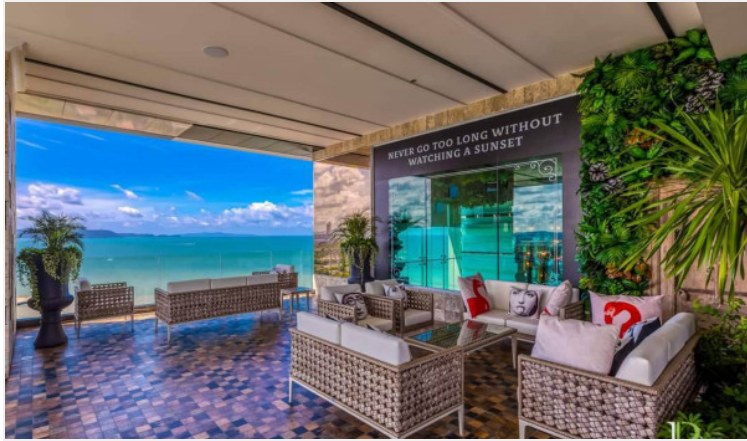

Property Description

The most luxurious high-rise condominium of the Riviera project is located in the Na Jomtien area. This room is a fully furnished unit of 31 sqm. on the 18th floor with a beautiful Sea View, containing 1 bedroom, 1 bathroom, living area with a dining table, and a kitchen. It is well-presented the infinity sky pool on the 21st floor with a 360-degree panoramic view. Full facilities are offered including multi-level vast swimming pools, a children's pool, sundeck, kid's club, tennis court, fitness, and games rooms.

Photo Gallery