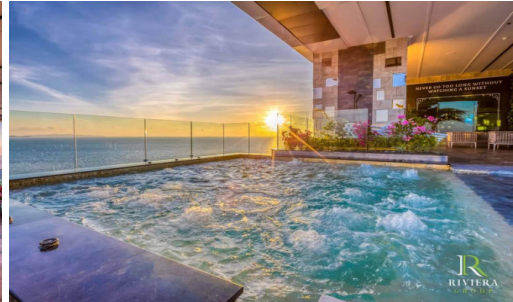

Riviera Monaco - 1 Bed 1 Bath City View (25th floor)

Pattaya, Na Jomtien, Thailand
Reference: 12438

฿2,677,500

1 Bedrooms

1 Bathrooms

Condo

Property Description

The most luxurious high-rise condominium of the Riviera project is located in the Na Jomtien area. This room is a fully furnished unit of 26 sqm., providing a nice view of Pattaya City. It is well-presented the infinity sky pool on the 21st floor with a 360-degree panoramic view. Full facilities are offered including multi-level vast swimming pools, a children's pool, sundeck, kid's club, tennis court, fitness, and games rooms.

Property Features

- Security
- Gym
- Jacuzzi
- Swimming Pool
- Tennis Court
- Air Conditioning
- Balcony
- Car Park
- Electricity
- Integral Kitchen
- Alarm
- Children's Area
- Concierge
- Lift

Location