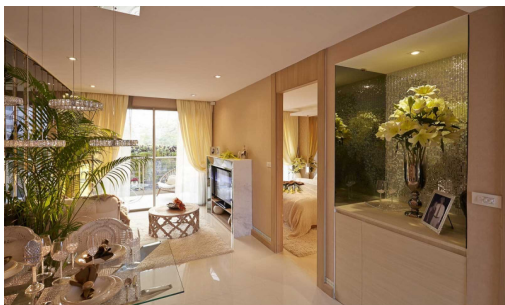

Riviera Jomtien - 1 Bed 1 Bath

Pattaya, Jomtien, Thailand

Reference: 5255

฿4,540,000

1 Bedrooms