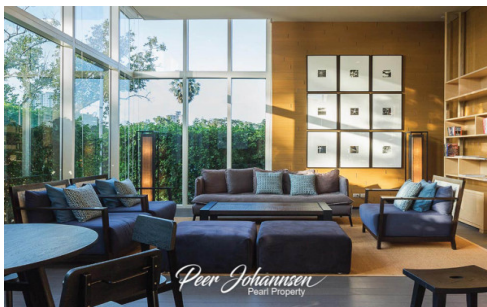

Reflection - 3 Bed 5 Bath Sea View with Private Jacuzzi (53th floor)

Pattaya, Jomtien, Thailand

Reference: 12473

฿34,000,000

3 Bedrooms

5 Bathrooms

Condo

Property Description

A New Chapter of Luxurious Living, experiencing high-end relaxation at the Reflection Jomtien Beach. A beachfront luxurious condominium designed in a modern style. Allowing you to enjoy in a cozy and refreshing setting, surrounded by great lifestyle choices for your true relaxation in uniqueness. This is a fully furnished 3 bedrooms, 5 bathrooms, plus 1 maid's room on the TOP floor. With more special offers including high-quality furnishing from "Chique Republic furnish store" and a large 75" 4K Smart TV which is connected to Fiber Internet. An ultra-outstanding of a spacious balcony and transparent railing shows the 180-degree ocean view. A gigantic glass door to the ceiling gives you access to the city view and nature at the same time.

Photo Gallery

Property Details

- **Property Type:** Condo
- **Location:** Pattaya, Jomtien, Thailand
- **Internal Area:** 217.85m²
- **Land Area:** 0m²
- **Price:** **฿34,000,000**
- **Bedrooms:** 3
- **Bathrooms:** 5