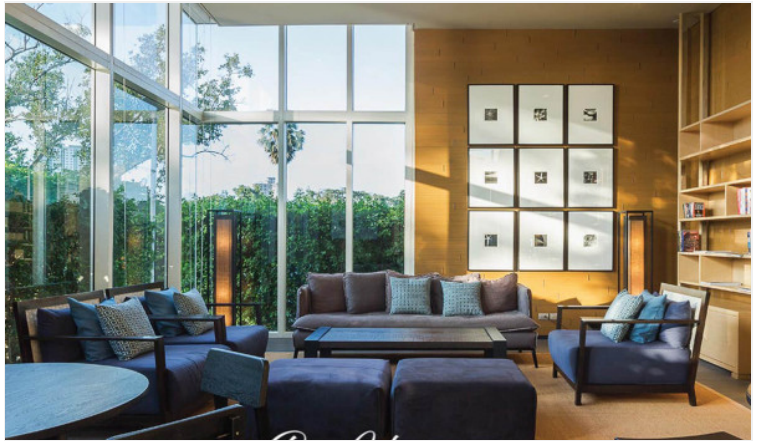

Property Description

A New Chapter of Luxurious Living, experiencing high-end relaxation at the Reflection Jomtien Beach. A beachfront luxurious condominium designed in a modern style. Allowing you to enjoy in a cozy and refreshing setting, surrounded by great lifestyle choices for your true relaxation in uniqueness. This is a fully furnished 3 bedrooms, 5 bathrooms, plus 1 maid's room on the TOP floor. With more special offers including high-quality furnishing from "Chique Republic furnish store" and a large 75" 4K Smart TV which is connected to Fiber Internet. An ultra-outstanding of a spacious balcony and transparent railing shows the 180-degree ocean view. A gigantic glass door to the ceiling gives you access to the city view and nature at the same time.

Photo Gallery