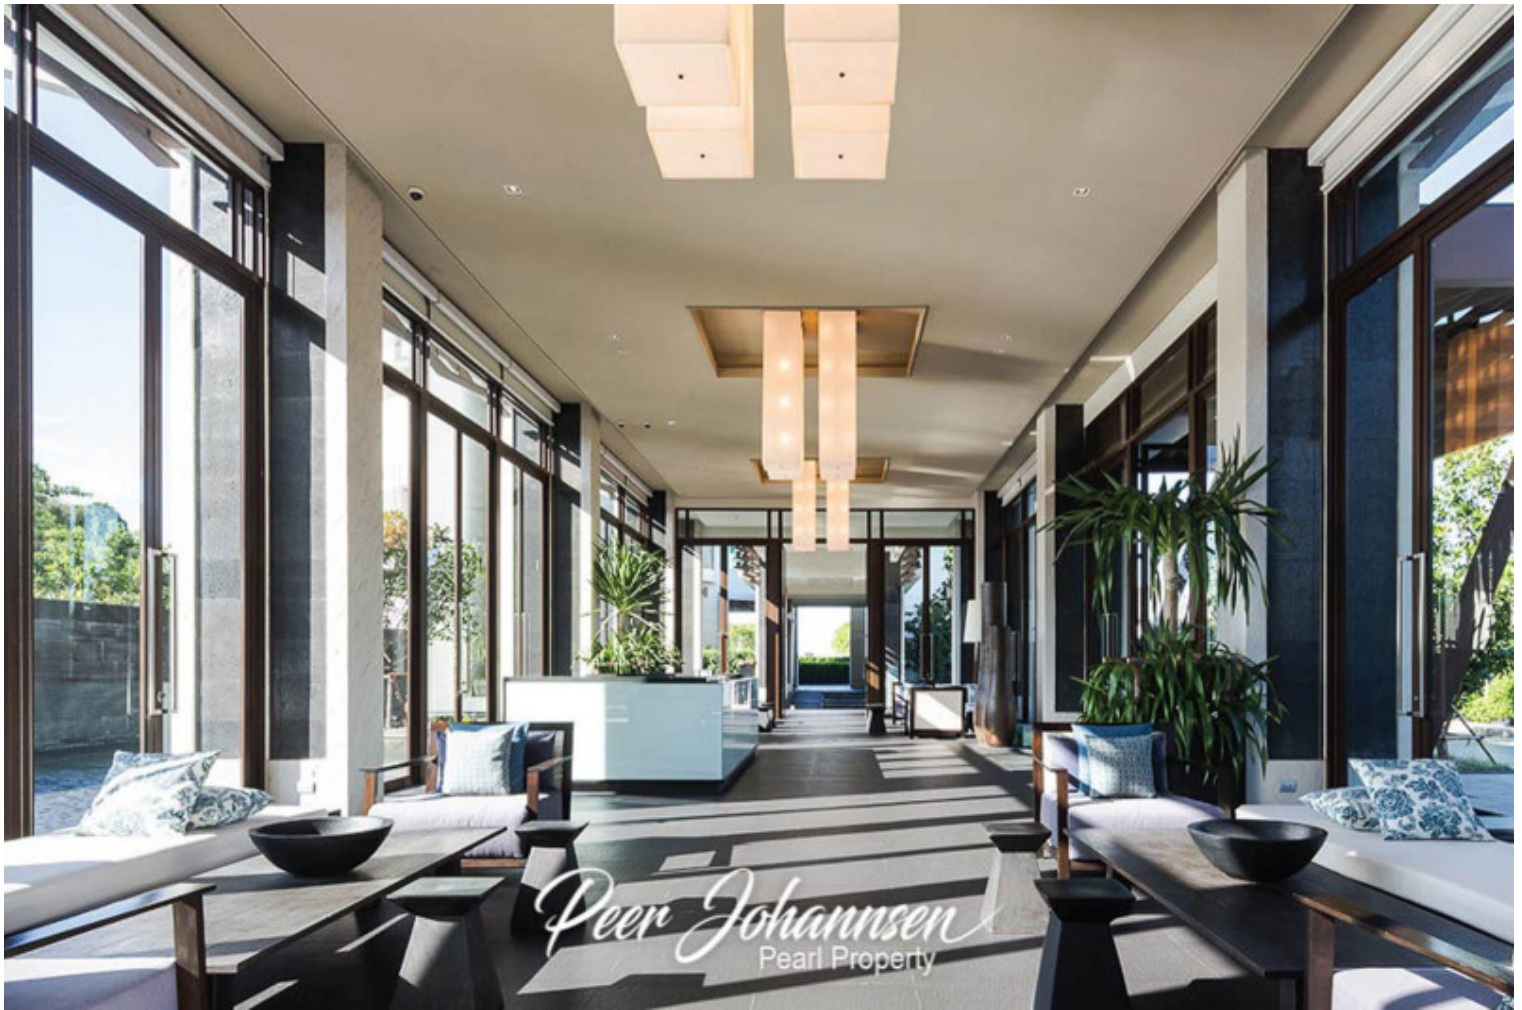

Reflection - 3 Bed 5 Bath Sea View with Private Jacuzzi (53th floor)

Pattaya, Jomtien, Thailand

Reference: 12473

฿34,000,000

3 Bedrooms

5 Bathrooms

Condo

Property Description

A New Chapter of Luxurious Living, experiencing high-end relaxation at the Reflection Jomtien Beach. A beachfront luxurious condominium designed in a modern style. Allowing you to enjoy in a cozy and refreshing setting, surrounded by great lifestyle choices for your true relaxation in uniqueness. This is a fully furnished 3 bedrooms, 5 bathrooms, plus 1 maid's room on the TOP floor. With more special offers including high-quality furnishing from "Chique Republic furnish store" and a large 75" 4K Smart TV which is connected to Fiber Internet. An ultra-outstanding of a spacious balcony and transparent railing shows the 180-degree ocean view. A gigantic glass door to the ceiling gives you access to the city view and nature at the same time.