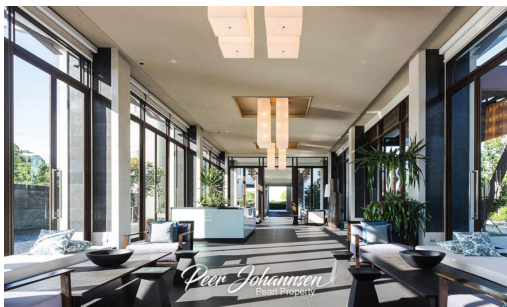

Reflection - 3 Bed 5 Bath Sea View with Private Jacuzzi (53th floor)

Pattaya, Jomtien, Thailand

Reference: 12473

฿34,000,000

3 Bedrooms

5 Bathrooms

Condo

Property Description

A New Chapter of Luxurious Living, experiencing high-end relaxation at the Reflection Jomtien Beach. A beachfront luxurious condominium designed in a modern style. Allowing you to enjoy in a cozy and refreshing setting, surrounded by great lifestyle choices for your true relaxation in uniqueness. This is a fully furnished 3 bedrooms, 5 bathrooms, plus 1 maid's room on the TOP floor. With more special offers including high-quality furnishing from "Chique Republic furnish store" and a large 75" 4K Smart TV which is connected to Fiber Internet. An ultra-outstanding of a spacious balcony and transparent railing shows the 180-degree ocean view. A gigantic glass door to the ceiling gives you access to the city view and nature at the same time.