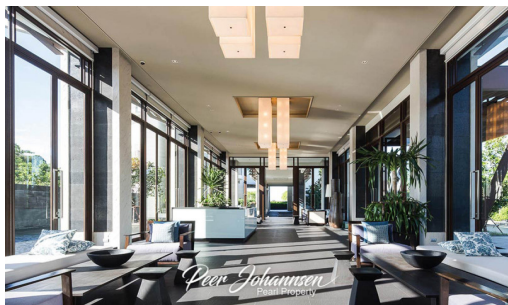

# Reflection - 3 Bed 5 Bath Panoramic Sea View (17th floor)

Pattaya, Jomtien, Thailand

Reference: 12472

# Property Description

---

A New Chapter of Luxurious Living, experiencing high-end relaxation at the Reflection Jomtien Beach. A beachfront luxurious condominium designed in a modern style. Allowing you to enjoy in a cozy and refreshing setting, surrounded by great lifestyle choices for your true relaxation in uniqueness. This is a fully furnished of 3 bedrooms, 5 bathrooms, 2kitchens, plus 1 maid's room on the 17th floor. An ultra-outstanding of a spacious balcony and transparent railing shows the 180-degree ocean view. A gigantic glass door to the ceiling gives you access to the city view and nature at the same time.