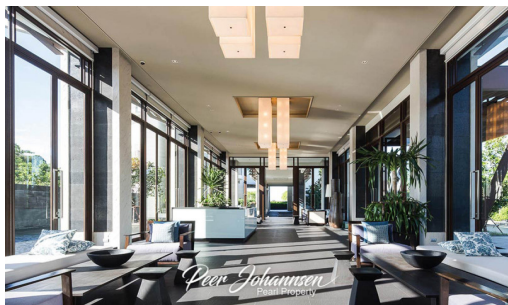

Reflection - 3 Bed 5 Bath Panoramic Sea View (17th floor)

Pattaya, Jomtien, Thailand

Reference: 12472

฿24,000,000

3 Bedrooms

5 Bathrooms

Condo

Property Description

A New Chapter of Luxurious Living, experiencing high-end relaxation at the Reflection Jomtien Beach. A beachfront luxurious condominium designed in a modern style. Allowing you to enjoy in a cozy and refreshing setting, surrounded by great lifestyle choices for your true relaxation in uniqueness. This is a fully furnished of 3 bedrooms, 5 bathrooms, 2kitchens, plus 1 maid's room on the 17th floor. An ultra-outstanding of a spacious balcony and transparent railing shows the 180-degree ocean view. A gigantic glass door to the ceiling gives you access to the city view and nature at the same time.

Photo Gallery

Property Details

- **Property Type:** Condo
- **Location:** Pattaya, Jomtien, Thailand
- **Internal Area:** 217m²
- **Land Area:** 0m²
- **Price:** **฿24,000,000**
- **Bedrooms:** 3
- **Bathrooms:** 5