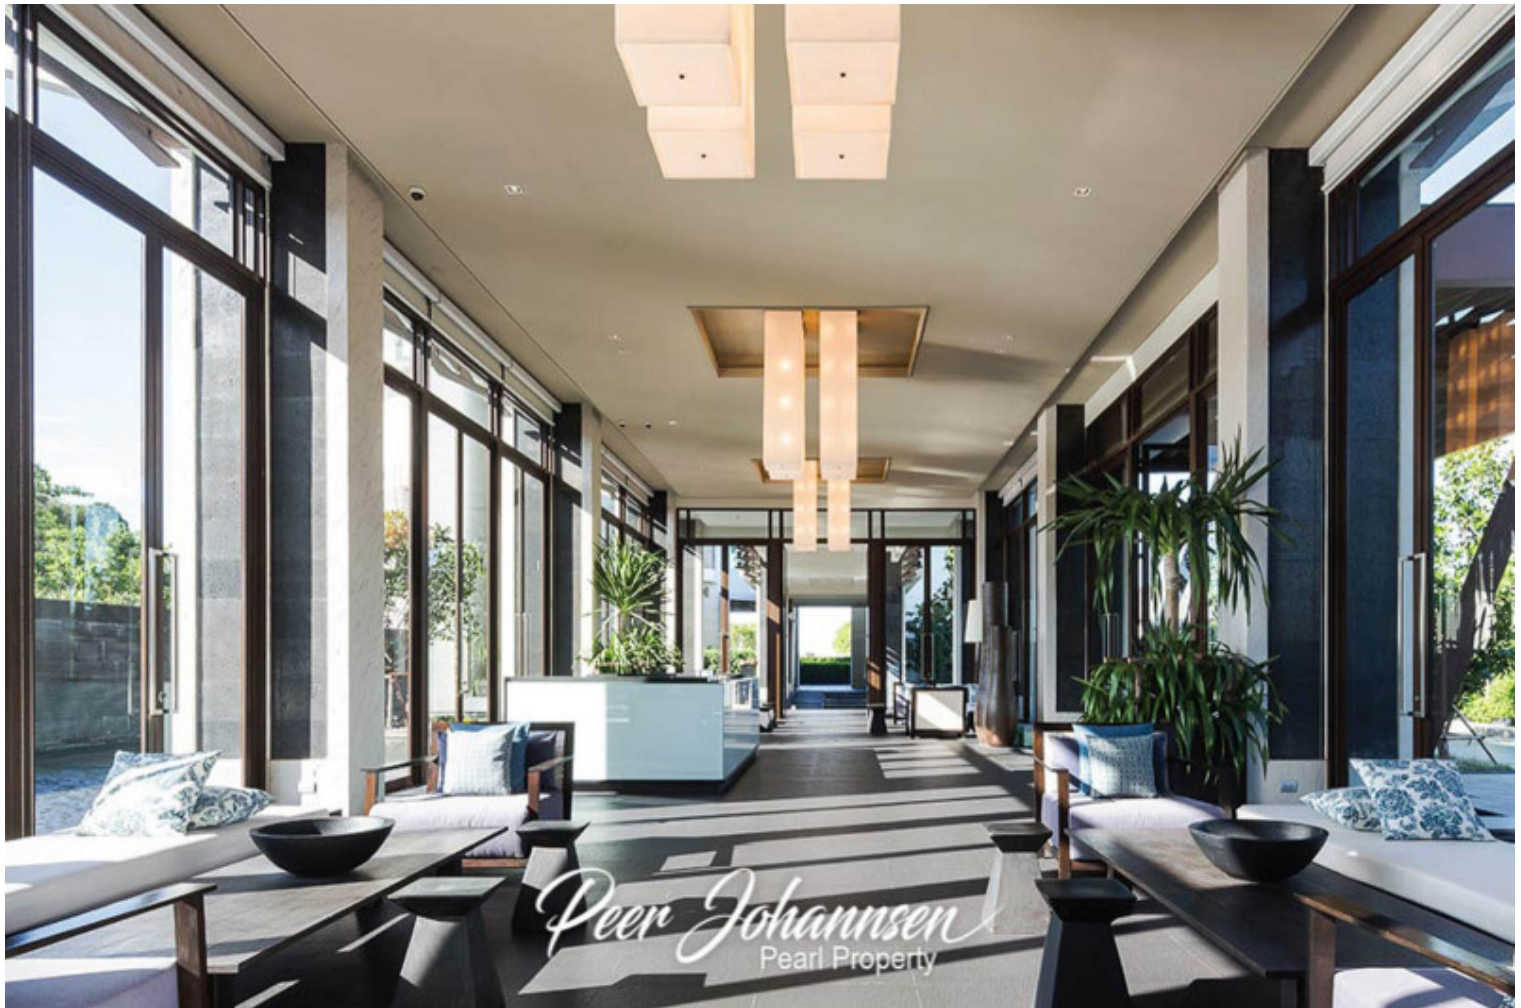

# Reflection - 3 Bed 5 Bath Panoramic Sea View (17th floor)

Pattaya, Jomtien, Thailand

Reference: 12472

# Property Description

---

A New Chapter of Luxurious Living, experiencing high-end relaxation at the Reflection Jomtien Beach. A beachfront luxurious condominium designed in a modern style. Allowing you to enjoy in a cozy and refreshing setting, surrounded by great lifestyle choices for your true relaxation in uniqueness. This is a fully furnished of 3 bedrooms, 5 bathrooms, 2kitchens, plus 1 maid's room on the 17th floor. An ultra-outstanding of a spacious balcony and transparent railing shows the 180-degree ocean view. A gigantic glass door to the ceiling gives you access to the city view and nature at the same time.