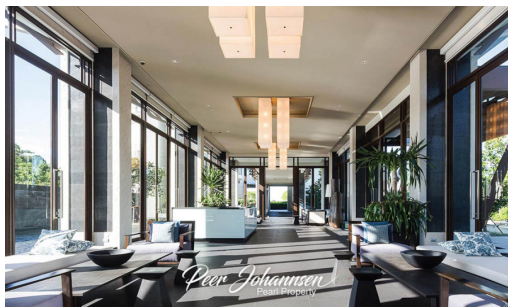

Reflection - 3 Bed 5 Bath Panoramic Sea View (17th floor)

Pattaya, Jomtien, Thailand

Reference: 12472

฿24,000,000

3 Bedrooms

5 Bathrooms

Condo

Property Description

A New Chapter of Luxurious Living, experiencing high-end relaxation at the Reflection Jomtien Beach. A beachfront luxurious condominium designed in a modern style. Allowing you to enjoy in a cozy and refreshing setting, surrounded by great lifestyle choices for your true relaxation in uniqueness. This is a fully furnished of 3 bedrooms, 5 bathrooms, 2kitchens, plus 1 maid's room on the 17th floor. An ultra-outstanding of a spacious balcony and transparent railing shows the 180-degree ocean view. A gigantic glass door to the ceiling gives you access to the city view and nature at the same time.

Photo Gallery

Property Details

- **Property Type:** Condo
- **Location:** Pattaya, Jomtien, Thailand
- **Internal Area:** 217m²
- **Land Area:** 217m²
- **Price:** **฿24,000,000**
- **Bedrooms:** 3
- **Bathrooms:** 5