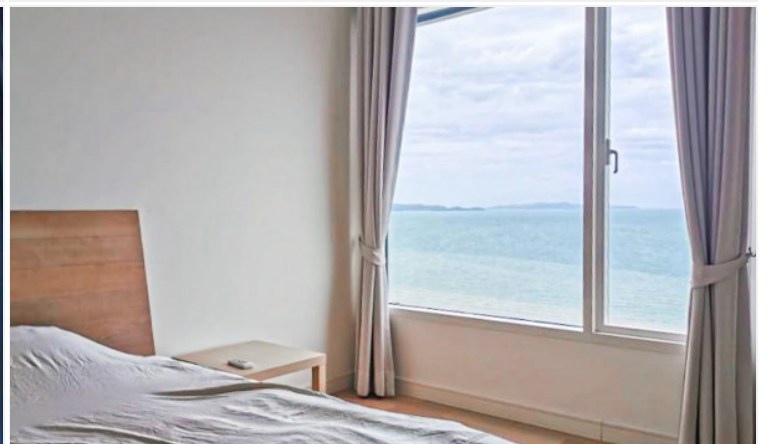

Reflection - 3 Bed 5 Bath Panoramic Sea View (17th floor)

Pattaya, Jomtien, Thailand

Reference: 12472

฿24,000,000

3 Bedrooms

5 Bathrooms

Condo

Property Description

A New Chapter of Luxurious Living, experiencing high-end relaxation at the Reflection Jomtien Beach. A beachfront luxurious condominium designed in a modern style. Allowing you to enjoy in a cozy and refreshing setting, surrounded by great lifestyle choices for your true relaxation in uniqueness. This is a fully furnished of 3 bedrooms, 5 bathrooms, 2kitchens, plus 1 maid's room on the 17th floor. An ultra-outstanding of a spacious balcony and transparent railing shows the 180-degree ocean view. A gigantic glass door to the ceiling gives you access to the city view and nature at the same time.

Photo Gallery

Property Details

- **Property Type:** Condo
- **Location:** Pattaya, Jomtien, Thailand
- **Internal Area:** 217m²
- **Land Area:** 217m²
- **Price:** **฿24,000,000**
- **Bedrooms:** 3
- **Bathrooms:** 5