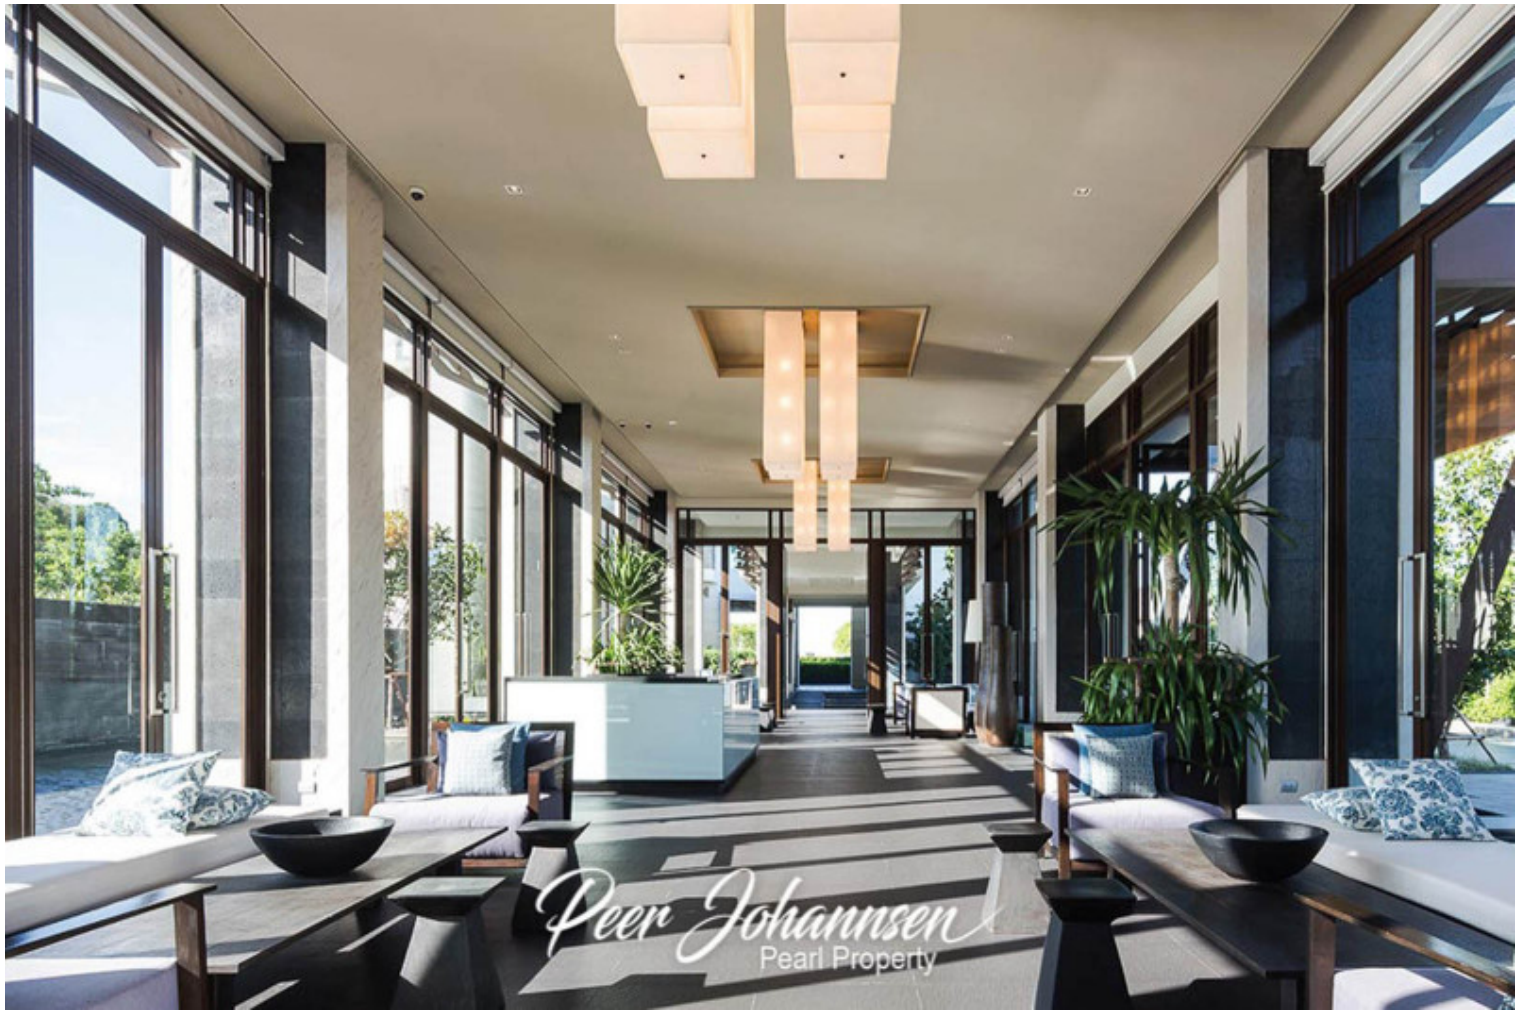

Reflection - 3 Bed 5 Bath Panoramic Sea View (17th floor)

Pattaya, Jomtien, Thailand

Reference: 12472

฿24,000,000

3 Bedrooms

5 Bathrooms

Condo

Property Description

A New Chapter of Luxurious Living, experiencing high-end relaxation at the Reflection Jomtien Beach. A beachfront luxurious condominium designed in a modern style. Allowing you to enjoy in a cozy and refreshing setting, surrounded by great lifestyle choices for your true relaxation in uniqueness. This is a fully furnished of 3 bedrooms, 5 bathrooms, 2kitchens, plus 1 maid's room on the 17th floor. An ultra-outstanding of a spacious balcony and transparent railing shows the 180-degree ocean view. A gigantic glass door to the ceiling gives you access to the city view and nature at the same time.