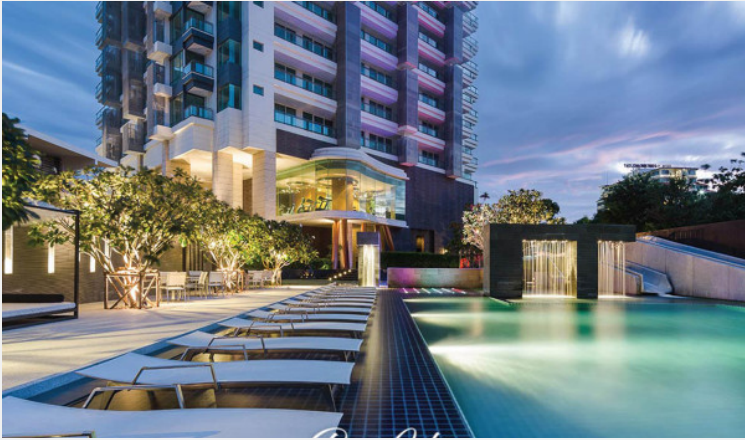

# Property Description

---

A New Chapter of Luxurious Living, experiencing high-end relaxation at the Reflection Jomtien Beach. A beachfront luxurious condominium designed in a modern style. Allowing you to enjoy in a cozy and refreshing setting, surrounded by great lifestyle choices for your true relaxation in uniqueness. This is a fully furnished of 3 bedrooms, 5 bathrooms, 2kitchens, plus 1 maid's room on the 17th floor. An ultra-outstanding of a spacious balcony and transparent railing shows the 180-degree ocean view. A gigantic glass door to the ceiling gives you access to the city view and nature at the same time.

# Photo Gallery

---