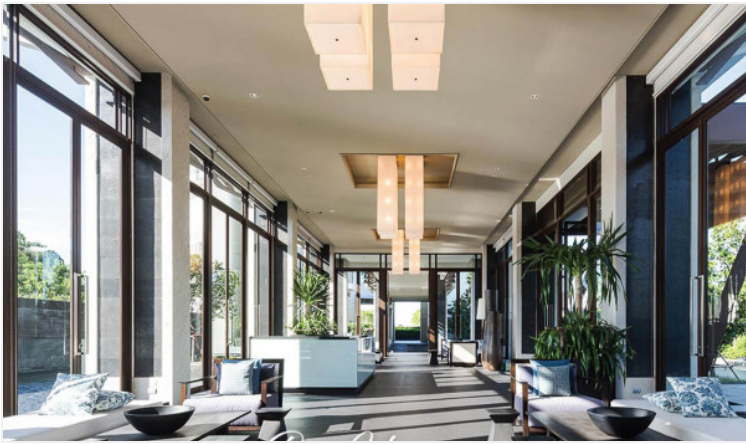

Property Description

A New Chapter of Luxurious Living, experiencing high-end relaxation at the Reflection Jomtien Beach. A beachfront luxurious condominium designed in a modern style. Allowing you to enjoy in a cozy and refreshing setting, surrounded by great lifestyle choices for your true relaxation in uniqueness. This is a fully furnished of 3 bedrooms, 5 bathrooms, 2kitchens, plus 1 maid's room on the 17th floor. An ultra-outstanding of a spacious balcony and transparent railing shows the 180-degree ocean view. A gigantic glass door to the ceiling gives you access to the city view and nature at the same time.

Photo Gallery