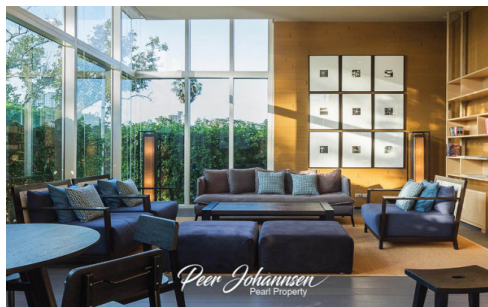

Reflection - 3 Bed 5 Bath Panoramic Sea View (17th floor)

Pattaya, Jomtien, Thailand

Reference: 12472

฿24,000,000

3 Bedrooms

5 Bathrooms

Condo

Property Description

A New Chapter of Luxurious Living, experiencing high-end relaxation at the Reflection Jomtien Beach. A beachfront luxurious condominium designed in a modern style. Allowing you to enjoy in a cozy and refreshing setting, surrounded by great lifestyle choices for your true relaxation in uniqueness. This is a fully furnished of 3 bedrooms, 5 bathrooms, 2kitchens, plus 1 maid's room on the 17th floor. An ultra-outstanding of a spacious balcony and transparent railing shows the 180-degree ocean view. A gigantic glass door to the ceiling gives you access to the city view and nature at the same time.

Photo Gallery

Property Details

- **Property Type:** Condo
- **Location:** Pattaya, Jomtien, Thailand
- **Internal Area:** 217m²
- **Land Area:** 217m²
- **Price:** **฿24,000,000**
- **Bedrooms:** 3
- **Bathrooms:** 5