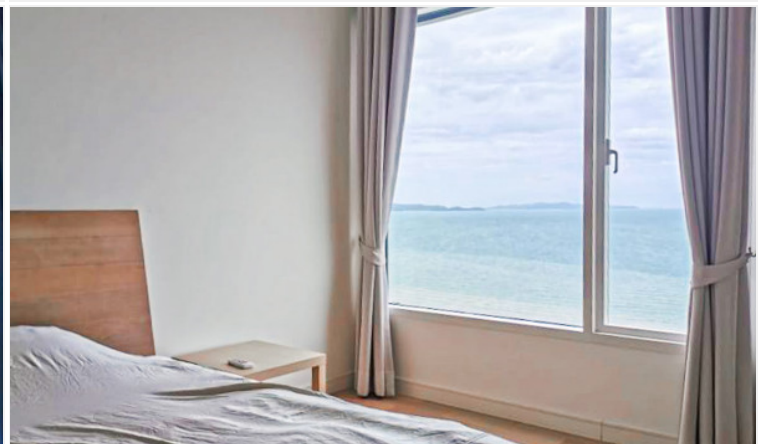

Reflection - 3 Bed 5 Bath Panoramic Sea View (17th floor)

Pattaya, Jomtien, Thailand

Reference: 12472

฿24,000,000

3 Bedrooms

5 Bathrooms

Condo

Property Description

A New Chapter of Luxurious Living, experiencing high-end relaxation at the Reflection Jomtien Beach. A beachfront luxurious condominium designed in a modern style. Allowing you to enjoy in a cozy and refreshing setting, surrounded by great lifestyle choices for your true relaxation in uniqueness. This is a fully furnished of 3 bedrooms, 5 bathrooms, 2kitchens, plus 1 maid's room on the 17th floor. An ultra-outstanding of a spacious balcony and transparent railing shows the 180-degree ocean view. A gigantic glass door to the ceiling gives you access to the city view and nature at the same time.

Photo Gallery

Property Details

- **Property Type:** Condo
- **Location:** Pattaya, Jomtien, Thailand
- **Internal Area:** 217m²
- **Land Area:** 0m²
- **Price:** **฿24,000,000**
- **Bedrooms:** 3
- **Bathrooms:** 5