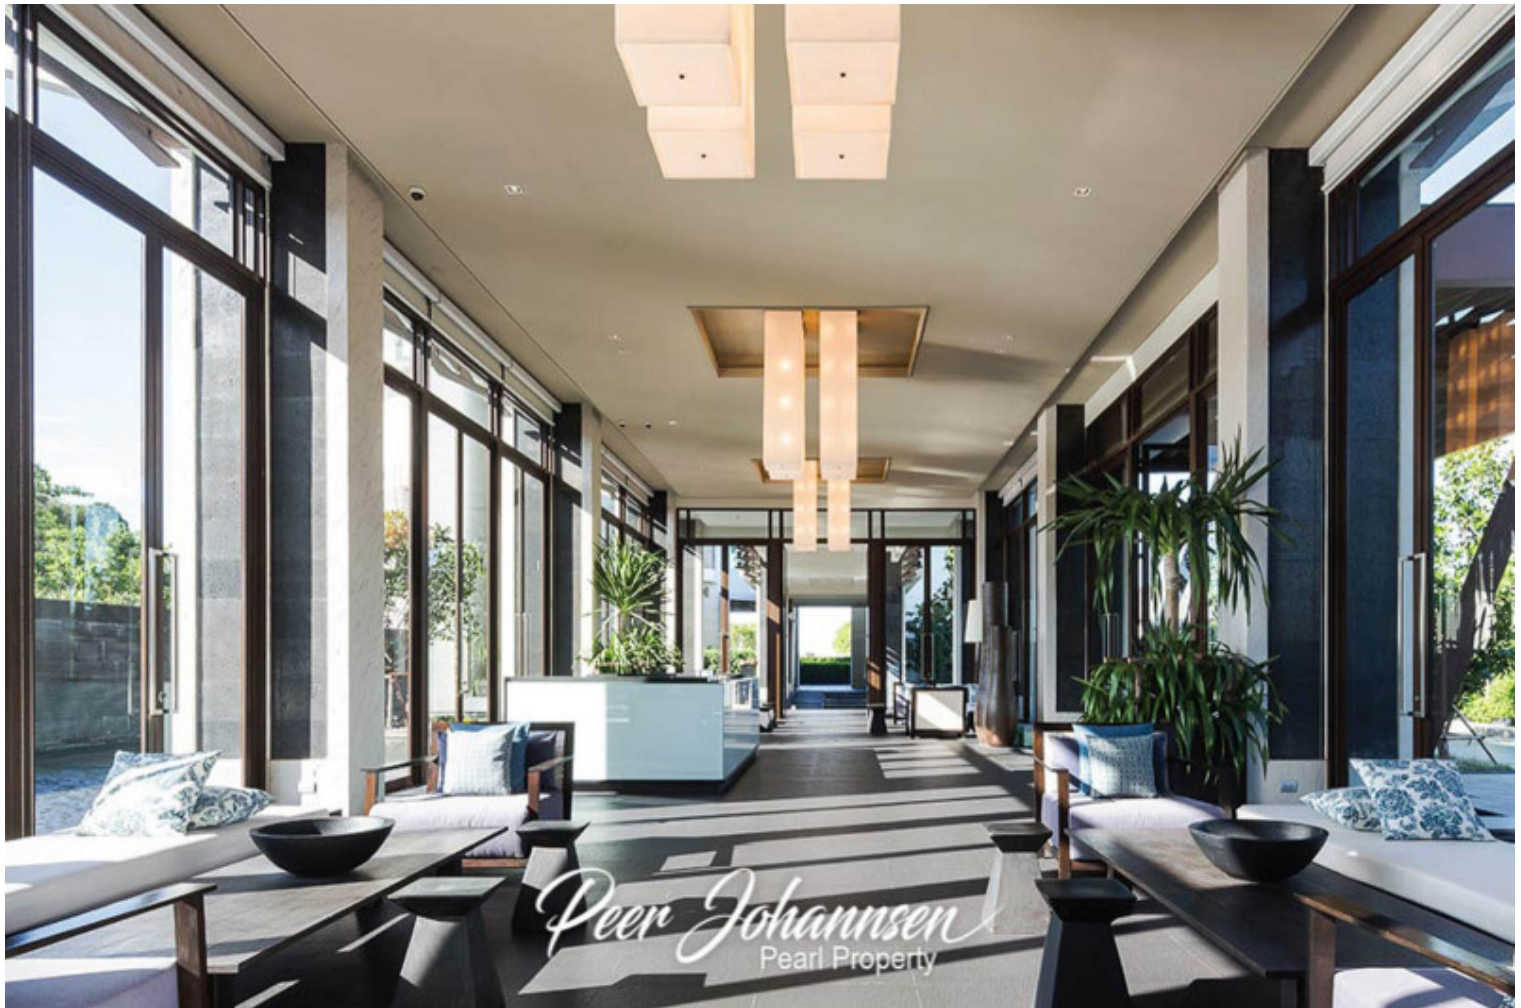

Reflection - 3 Bed 5 Bath Panoramic Sea View (17th floor)

Pattaya, Jomtien, Thailand

Reference: 12472

฿24,000,000

3 Bedrooms

5 Bathrooms

Condo

Property Description

A New Chapter of Luxurious Living, experiencing high-end relaxation at the Reflection Jomtien Beach. A beachfront luxurious condominium designed in a modern style. Allowing you to enjoy in a cozy and refreshing setting, surrounded by great lifestyle choices for your true relaxation in uniqueness. This is a fully furnished of 3 bedrooms, 5 bathrooms, 2kitchens, plus 1 maid's room on the 17th floor. An ultra-outstanding of a spacious balcony and transparent railing shows the 180-degree ocean view. A gigantic glass door to the ceiling gives you access to the city view and nature at the same time.