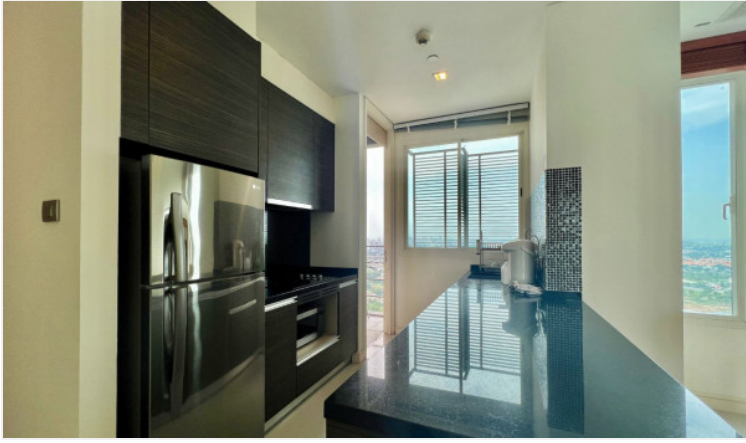

# Property Description

---

Reflections is a high rise 2 buildings condominium, located on Jomtien Beach Road Soi 19, unique, iconic architectural design-the ultimate beachfront living experience. Both towers have exclusive swimming pools and sky gardens, the one on Oceanfront affording panoramic sea-views and it is a pet friendly condo project. This 2 bedrooms 2 bathrooms unit is situated on the 40th floor of building B, offering 116 sqm. an ultra-outstanding of a spacious balcony with Jacuzzi. It comes fully furnished with a modern vintage design, European kitchen with dining area, living area, storage room. The condo is bright and airy plus offers stunning ocean views. This unit is for rent and for sale in Thai name.

# Photo Gallery

---